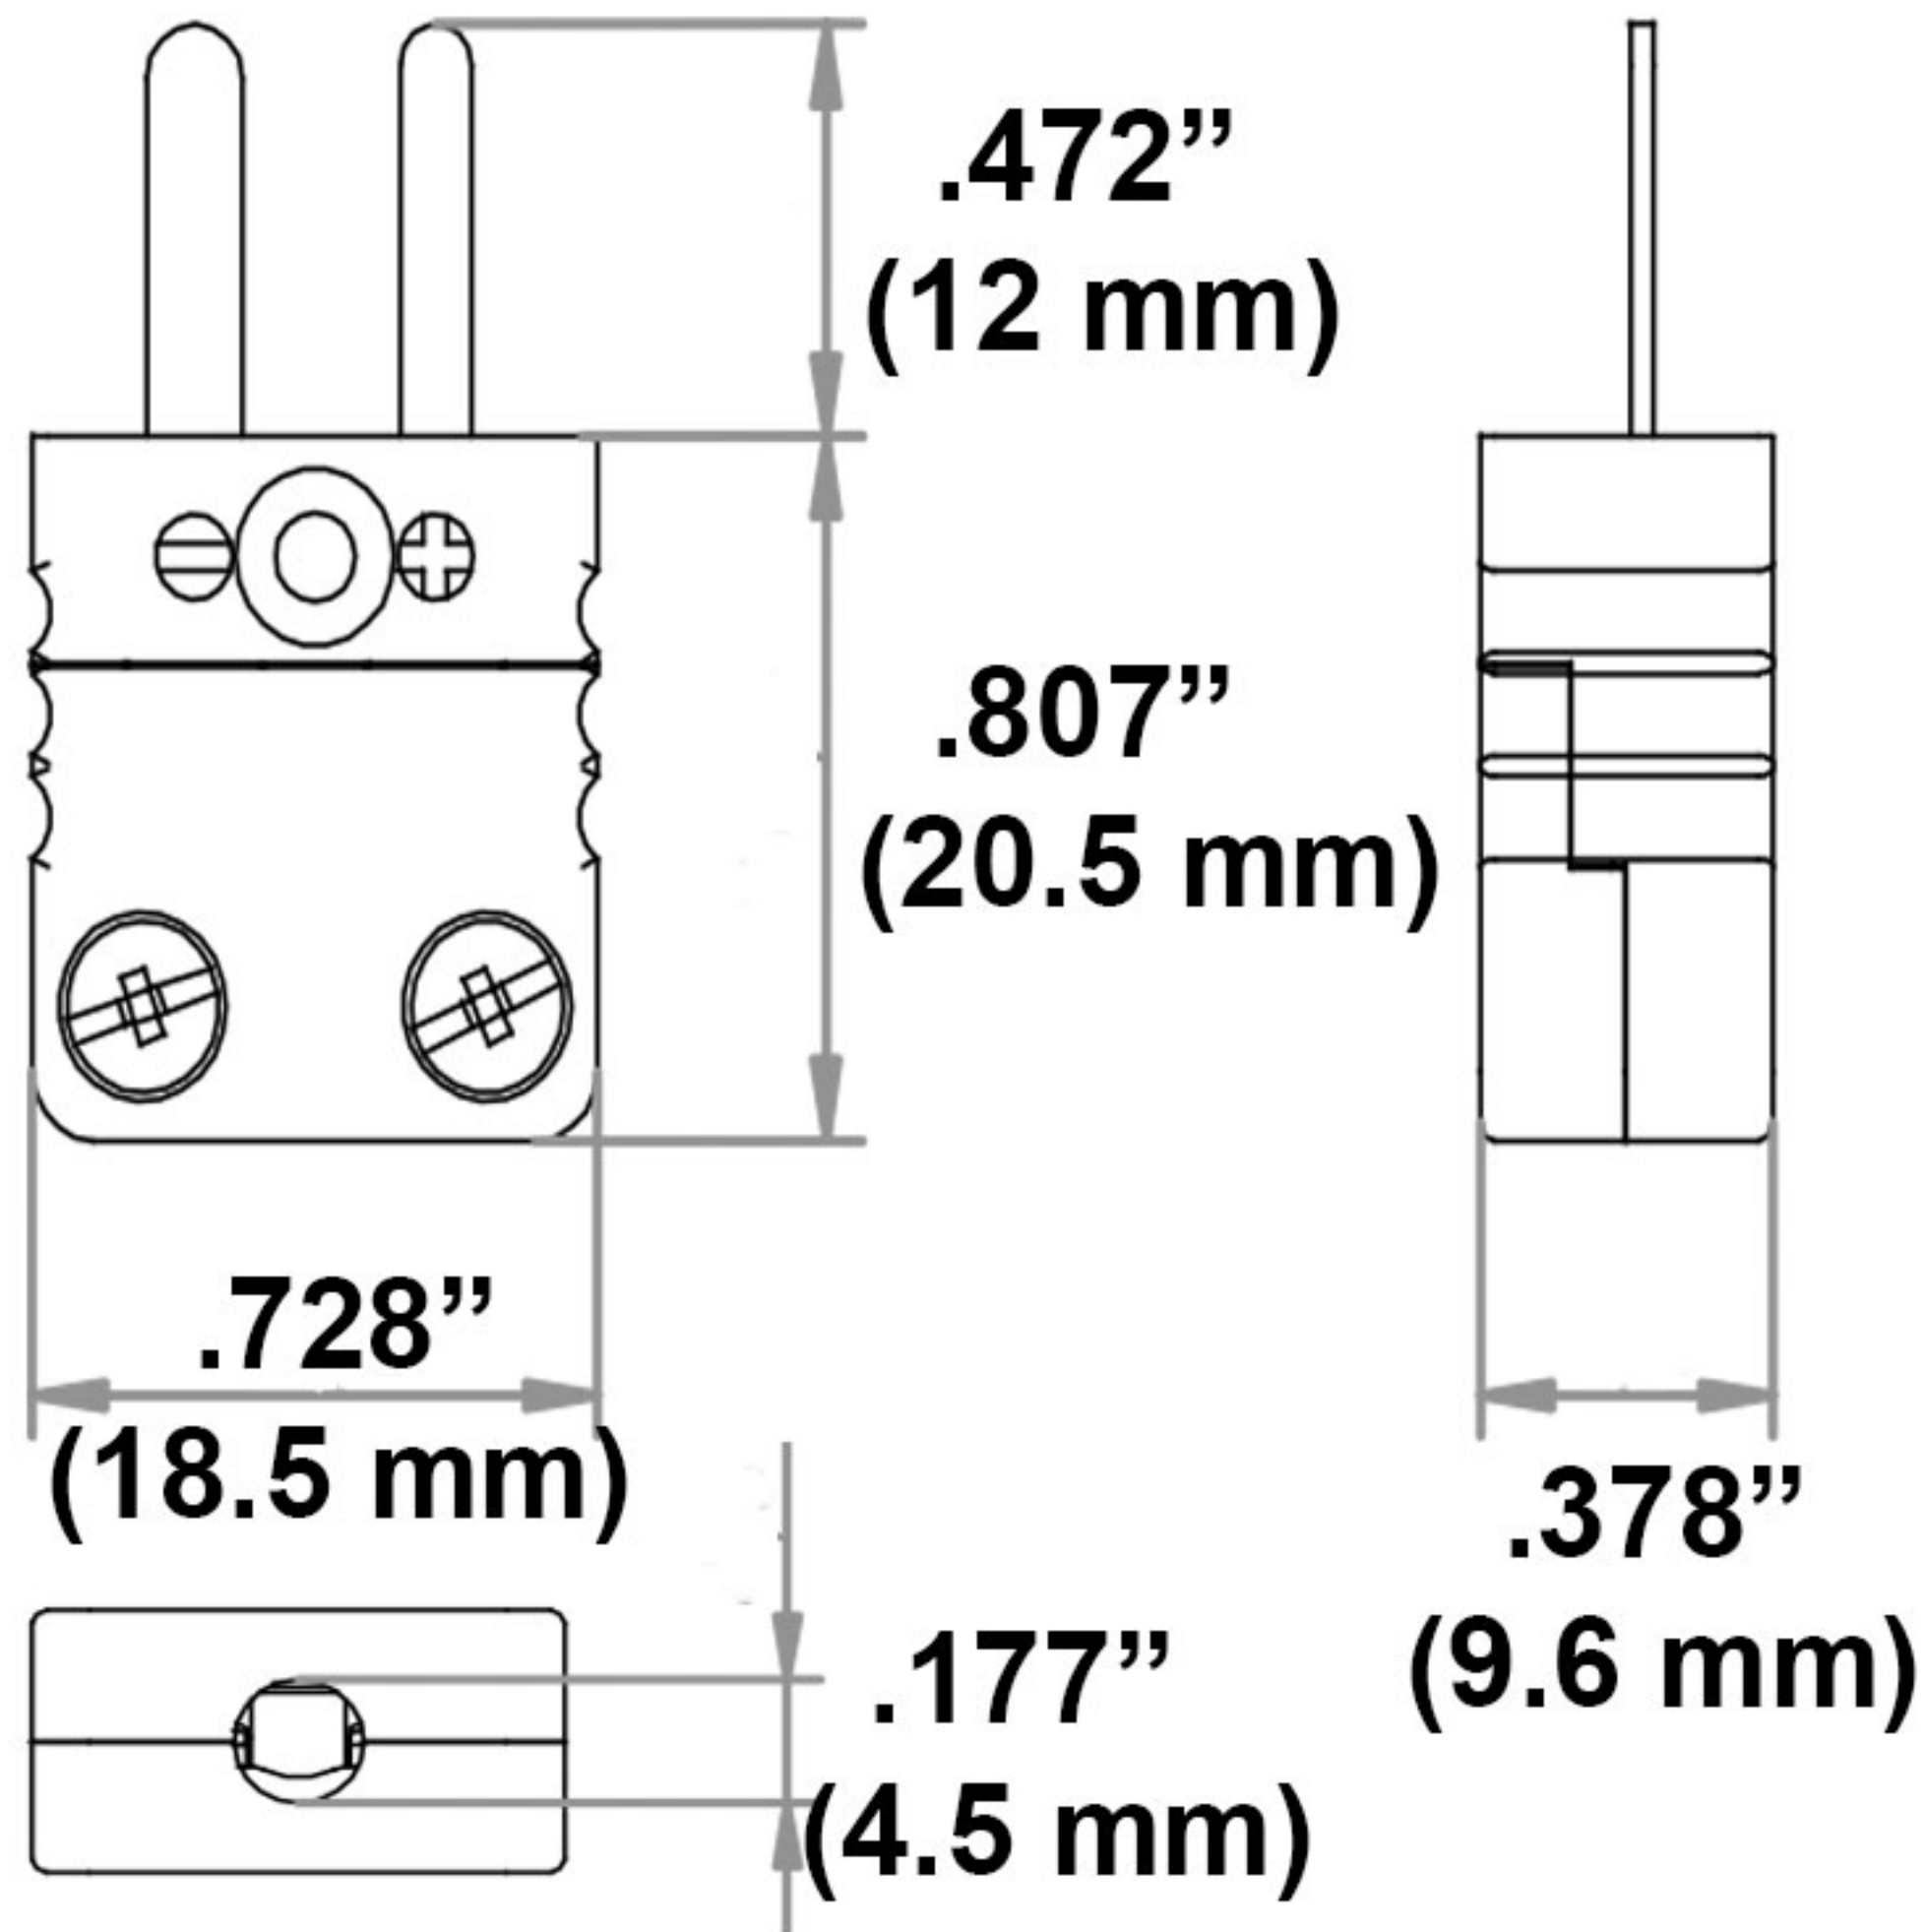

# Thermocouple Connector Miniature Ceramic Male Dimensions

EvoSensors Part Number  
**T1X-MALE-CON-FP-X-MCCX**