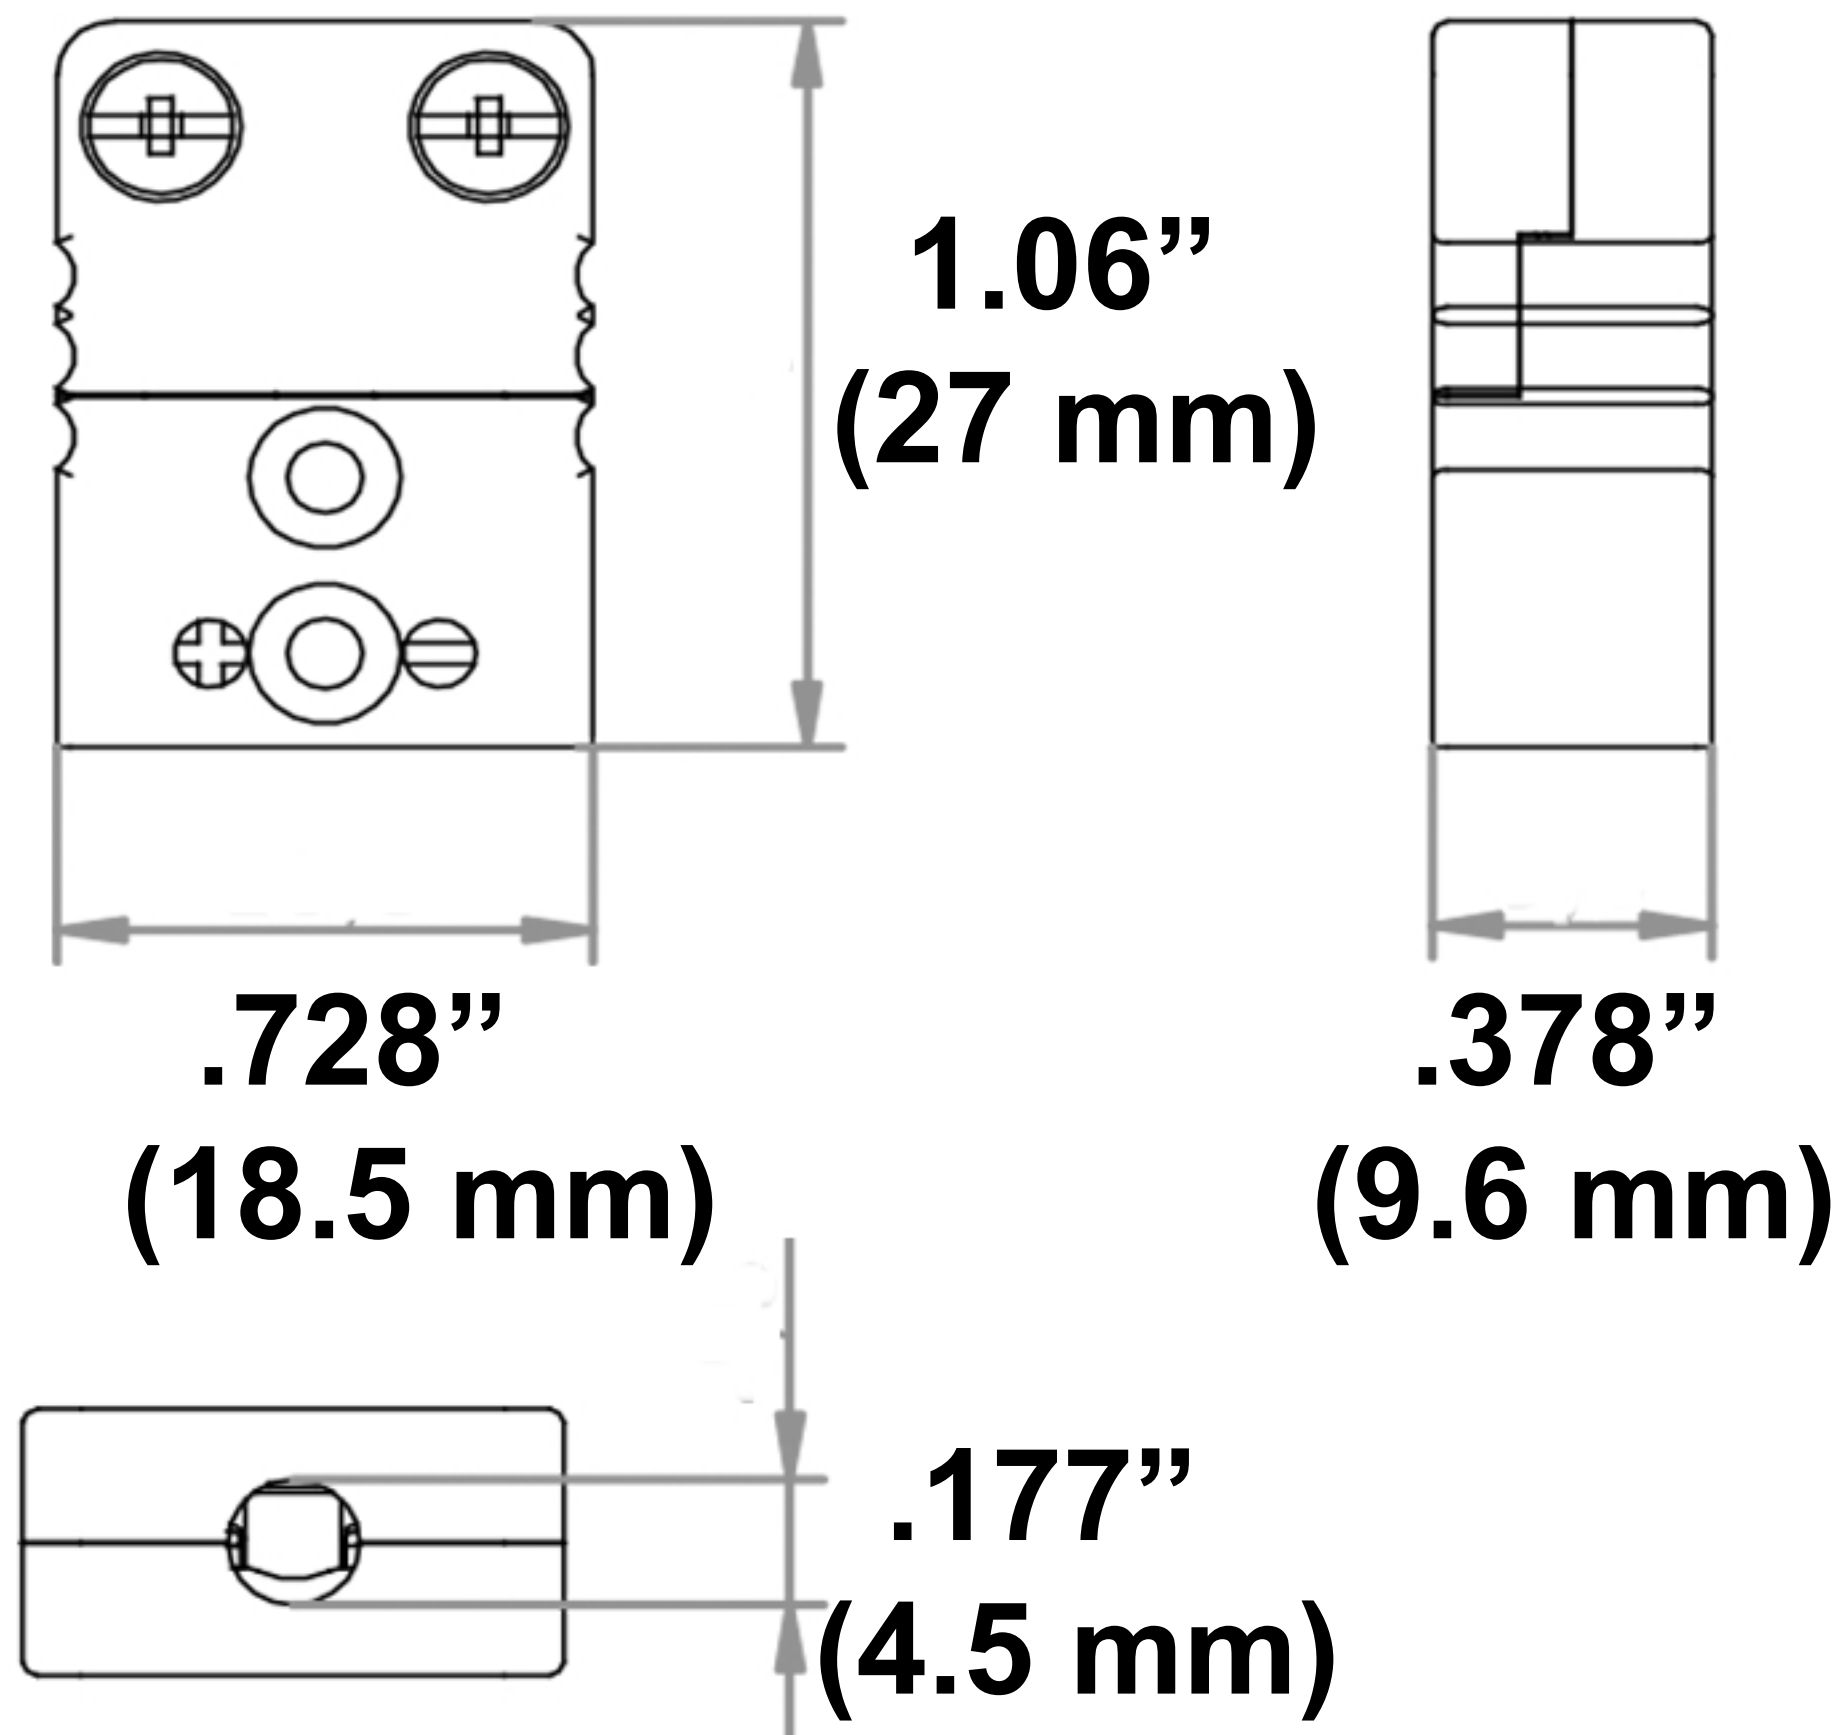

Thermocouple Connector

Miniature Ceramic Female

Dimensions

EvoSensors Part Number
T1X-FEMX-CON-FP-X-MCCF