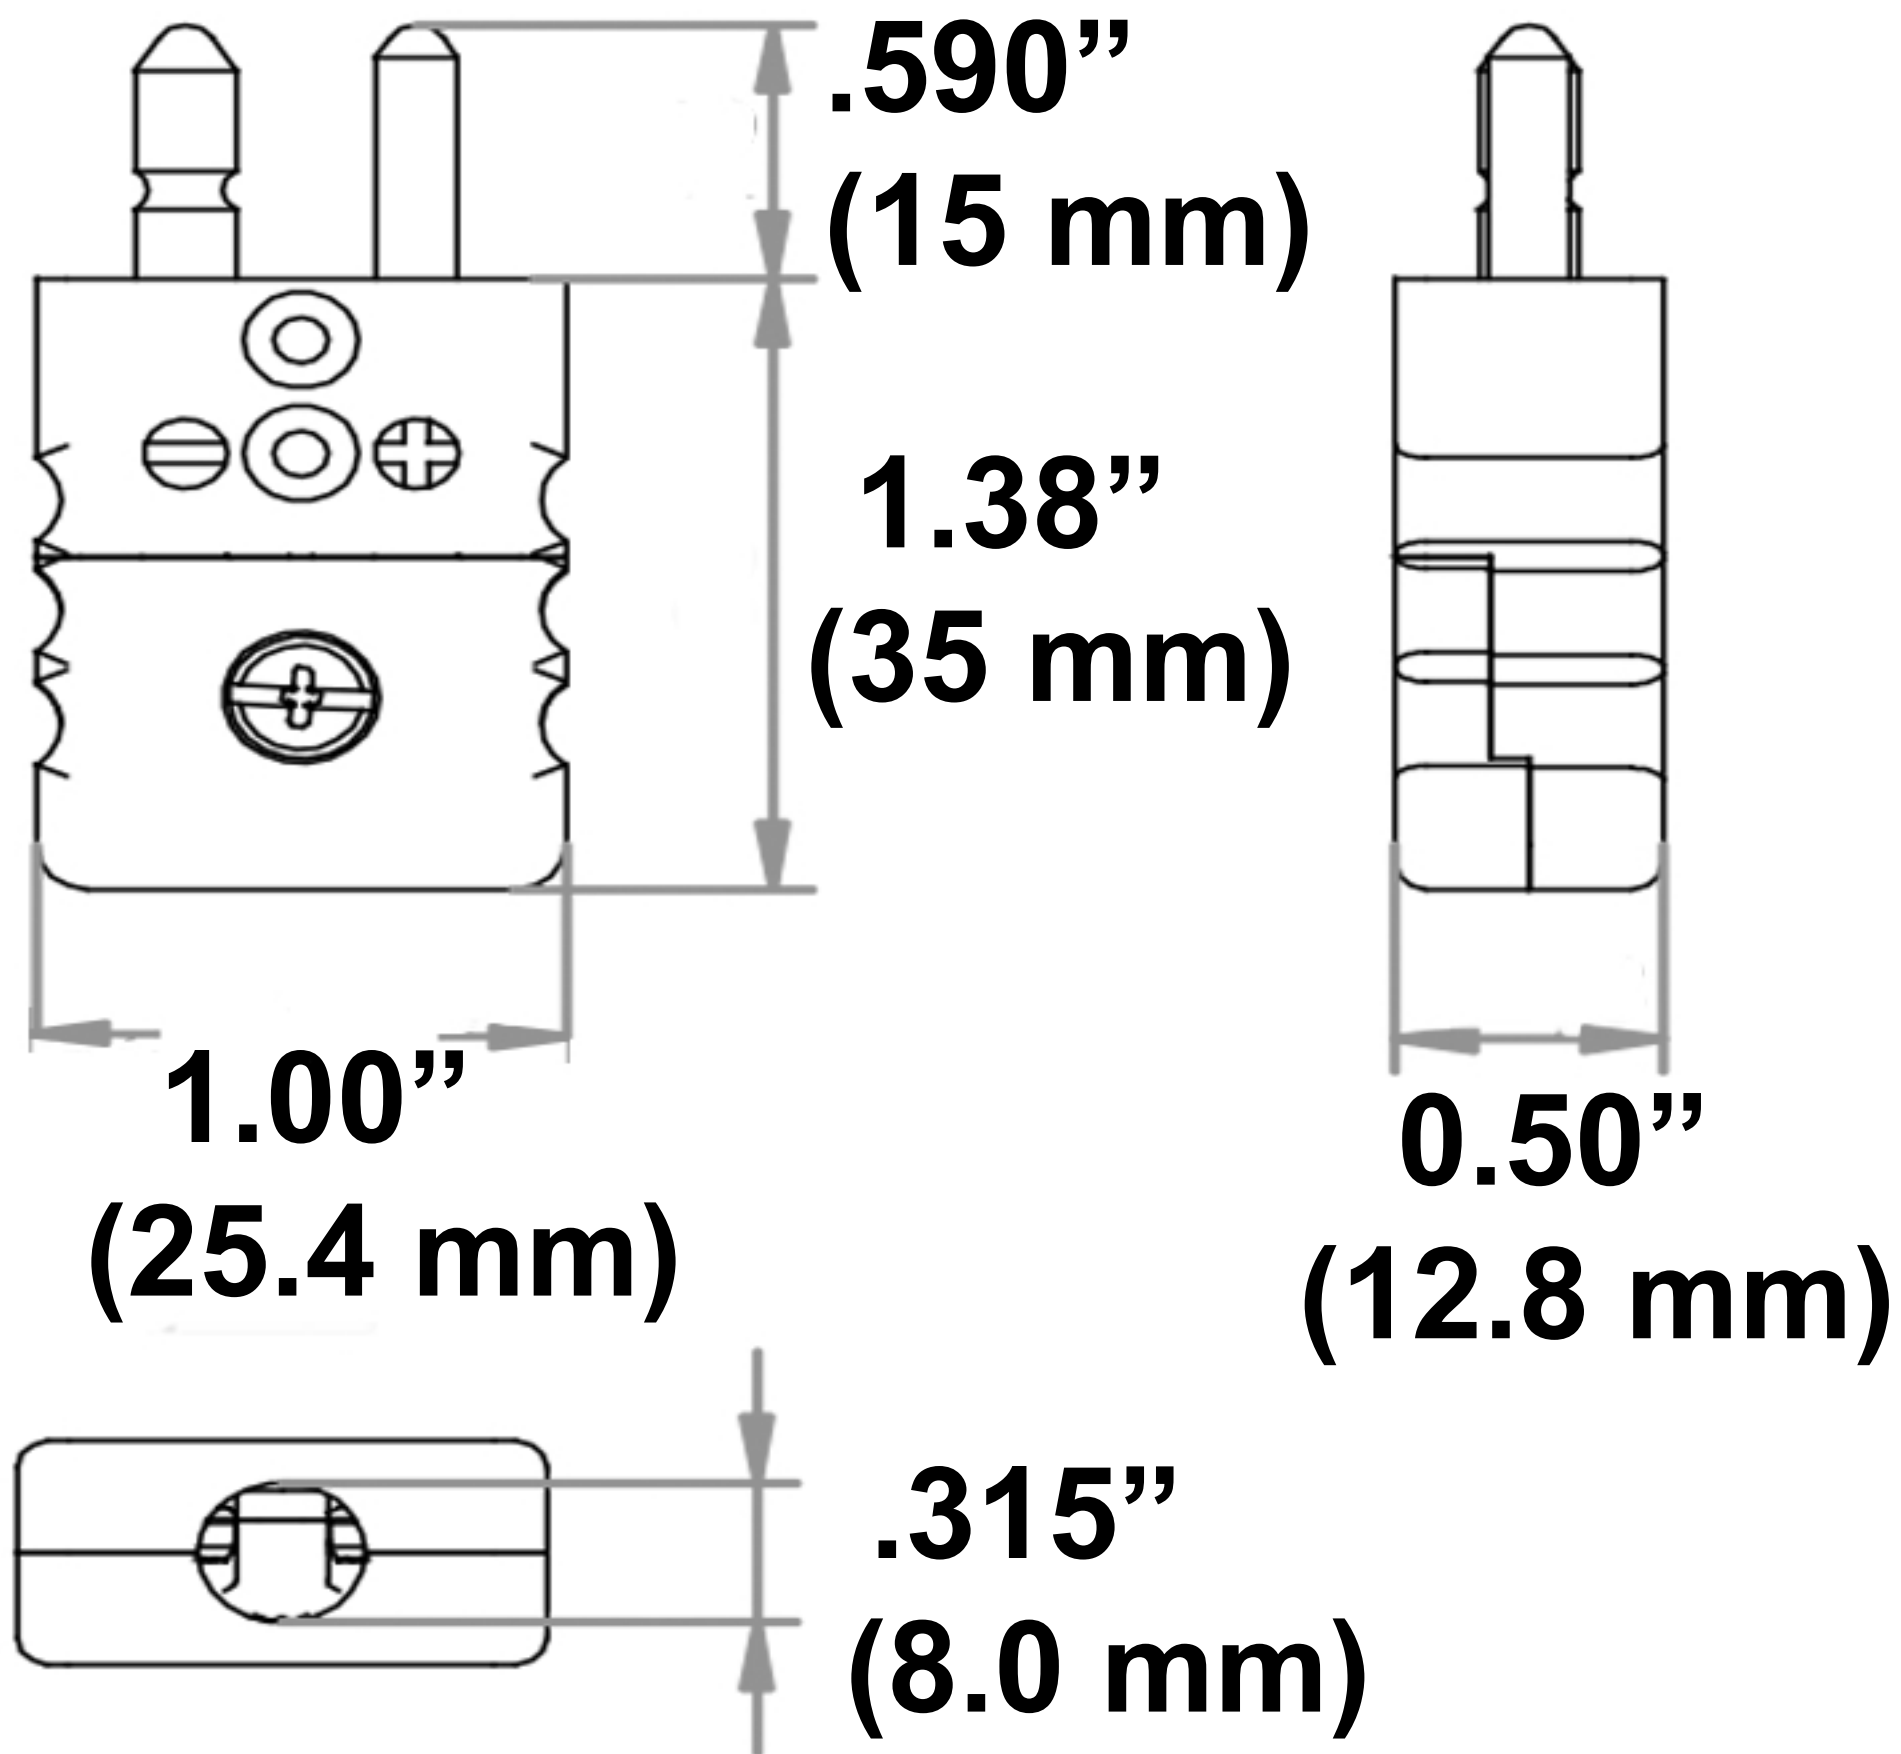

# Thermocouple Connector

## Standard Size Male

### Dimensions

**EvoSensors Part Number**  
**RSX-MALE-CON-RP-X-SPCX**