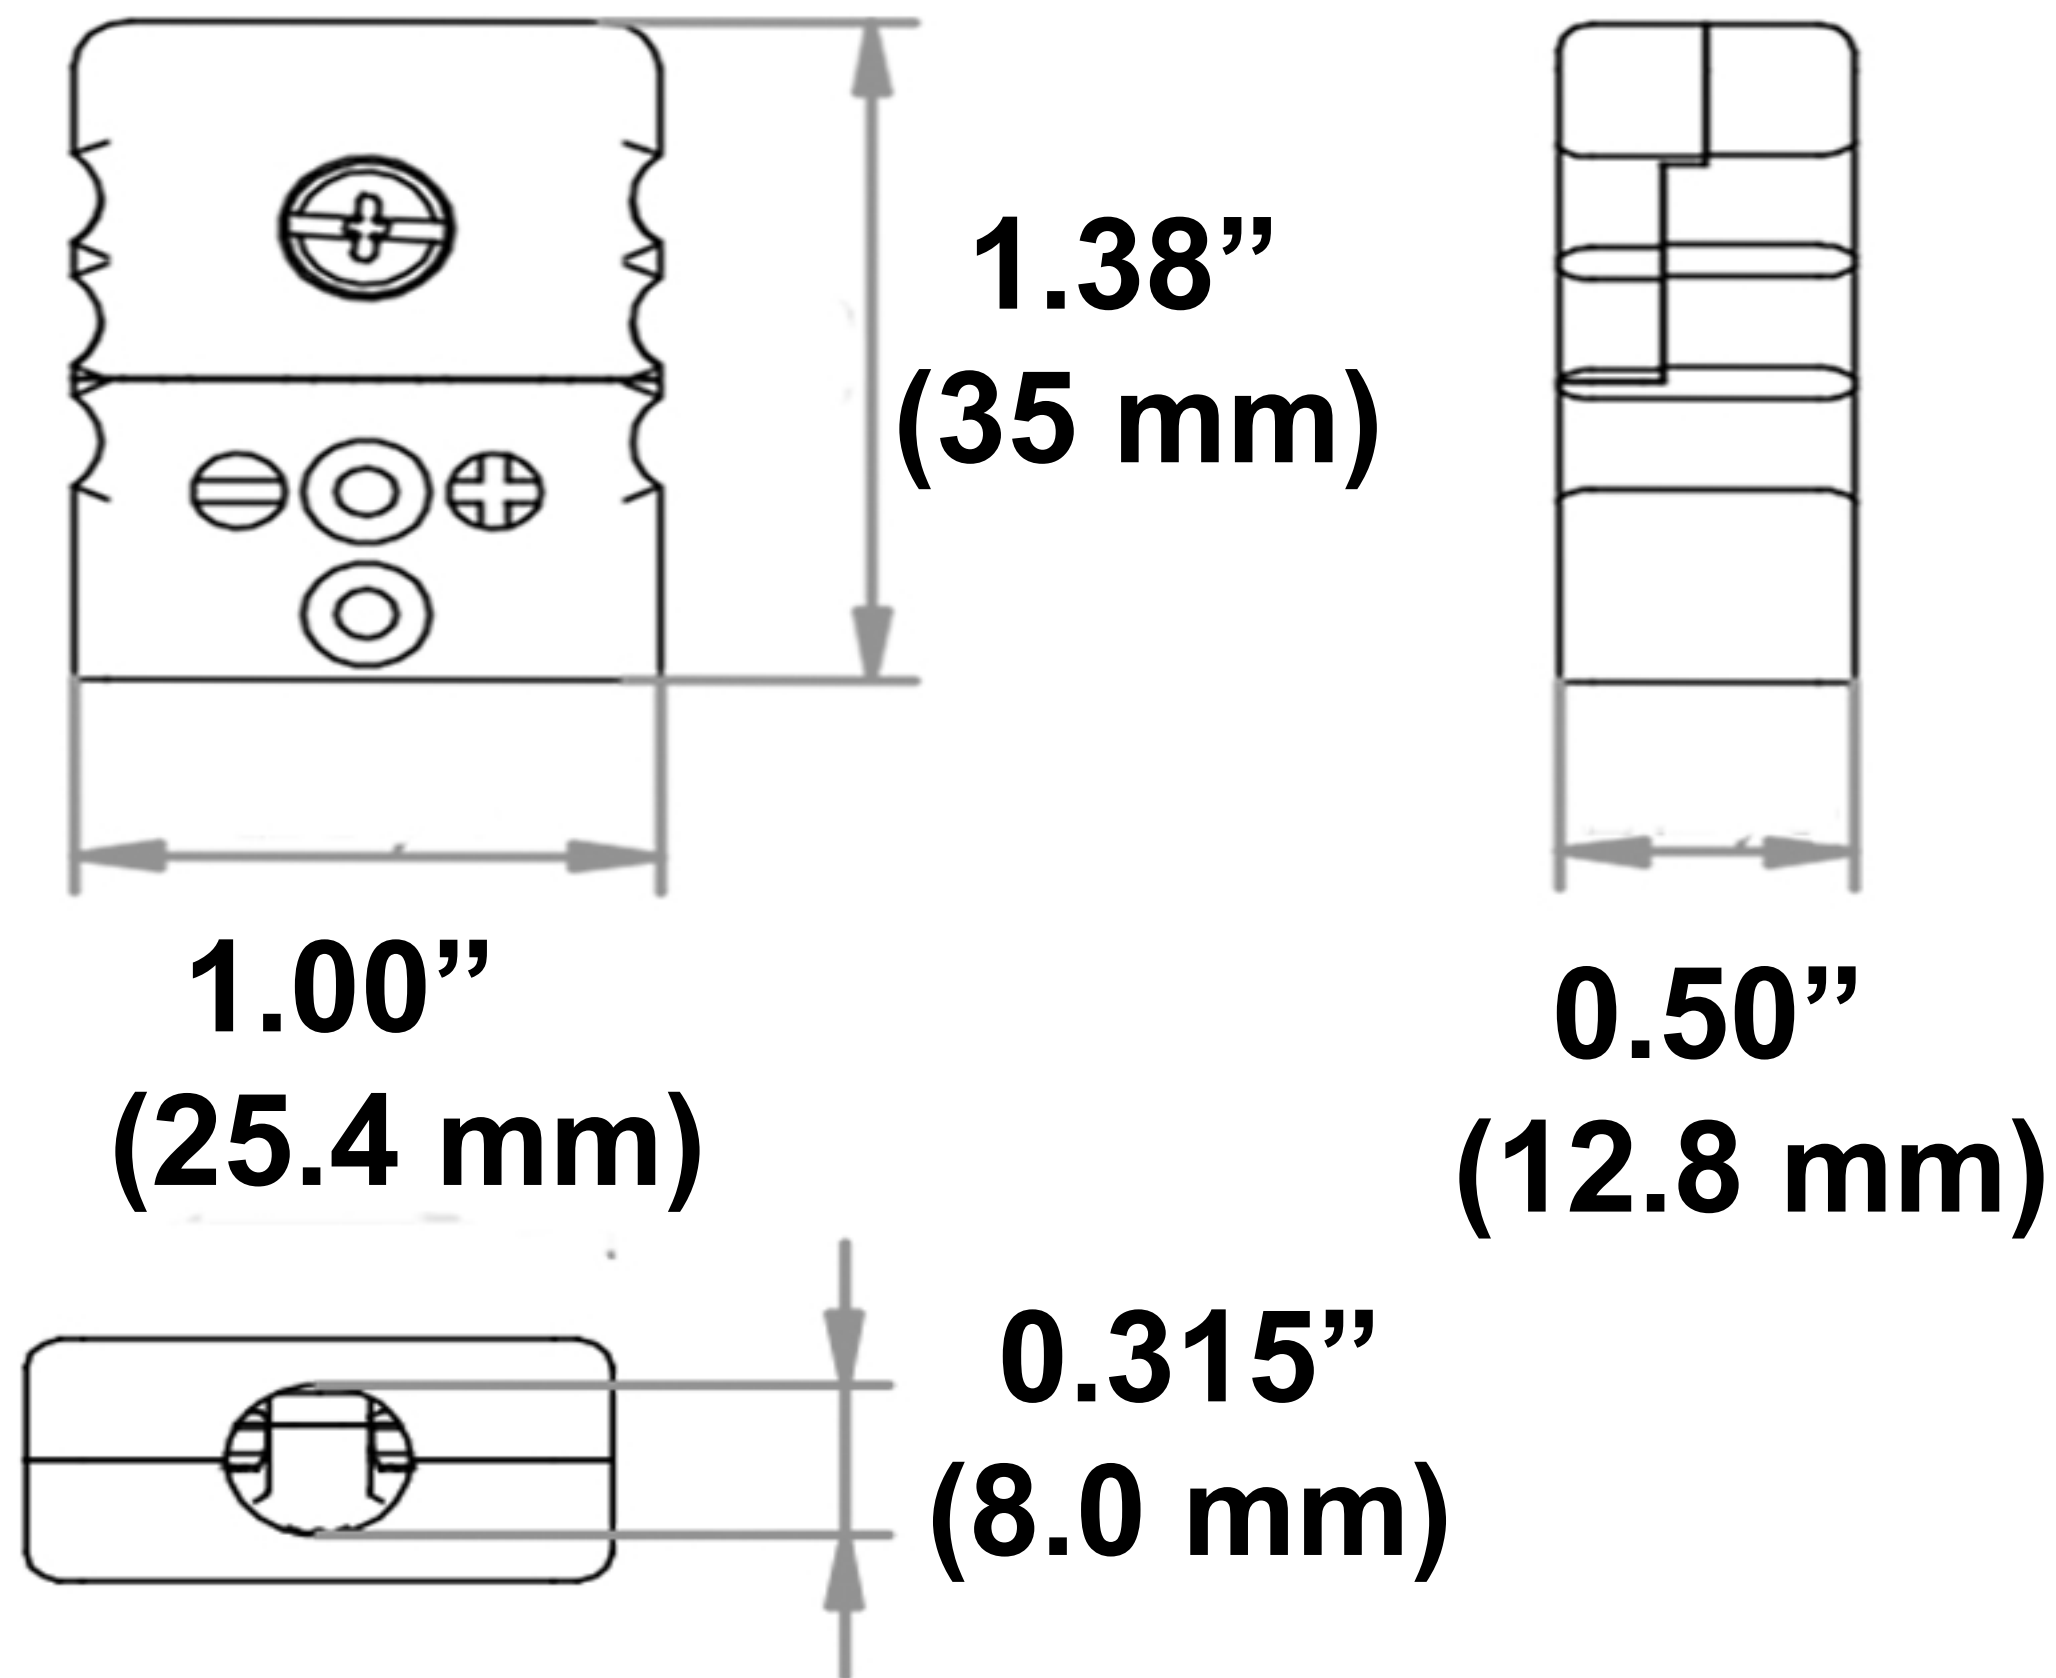

# Thermocouple Connector

## Standard Size Female

### Dimensions

**EvoSensors Part Number**  
**RSX-FEMX-CON-RP-X-SPCF**