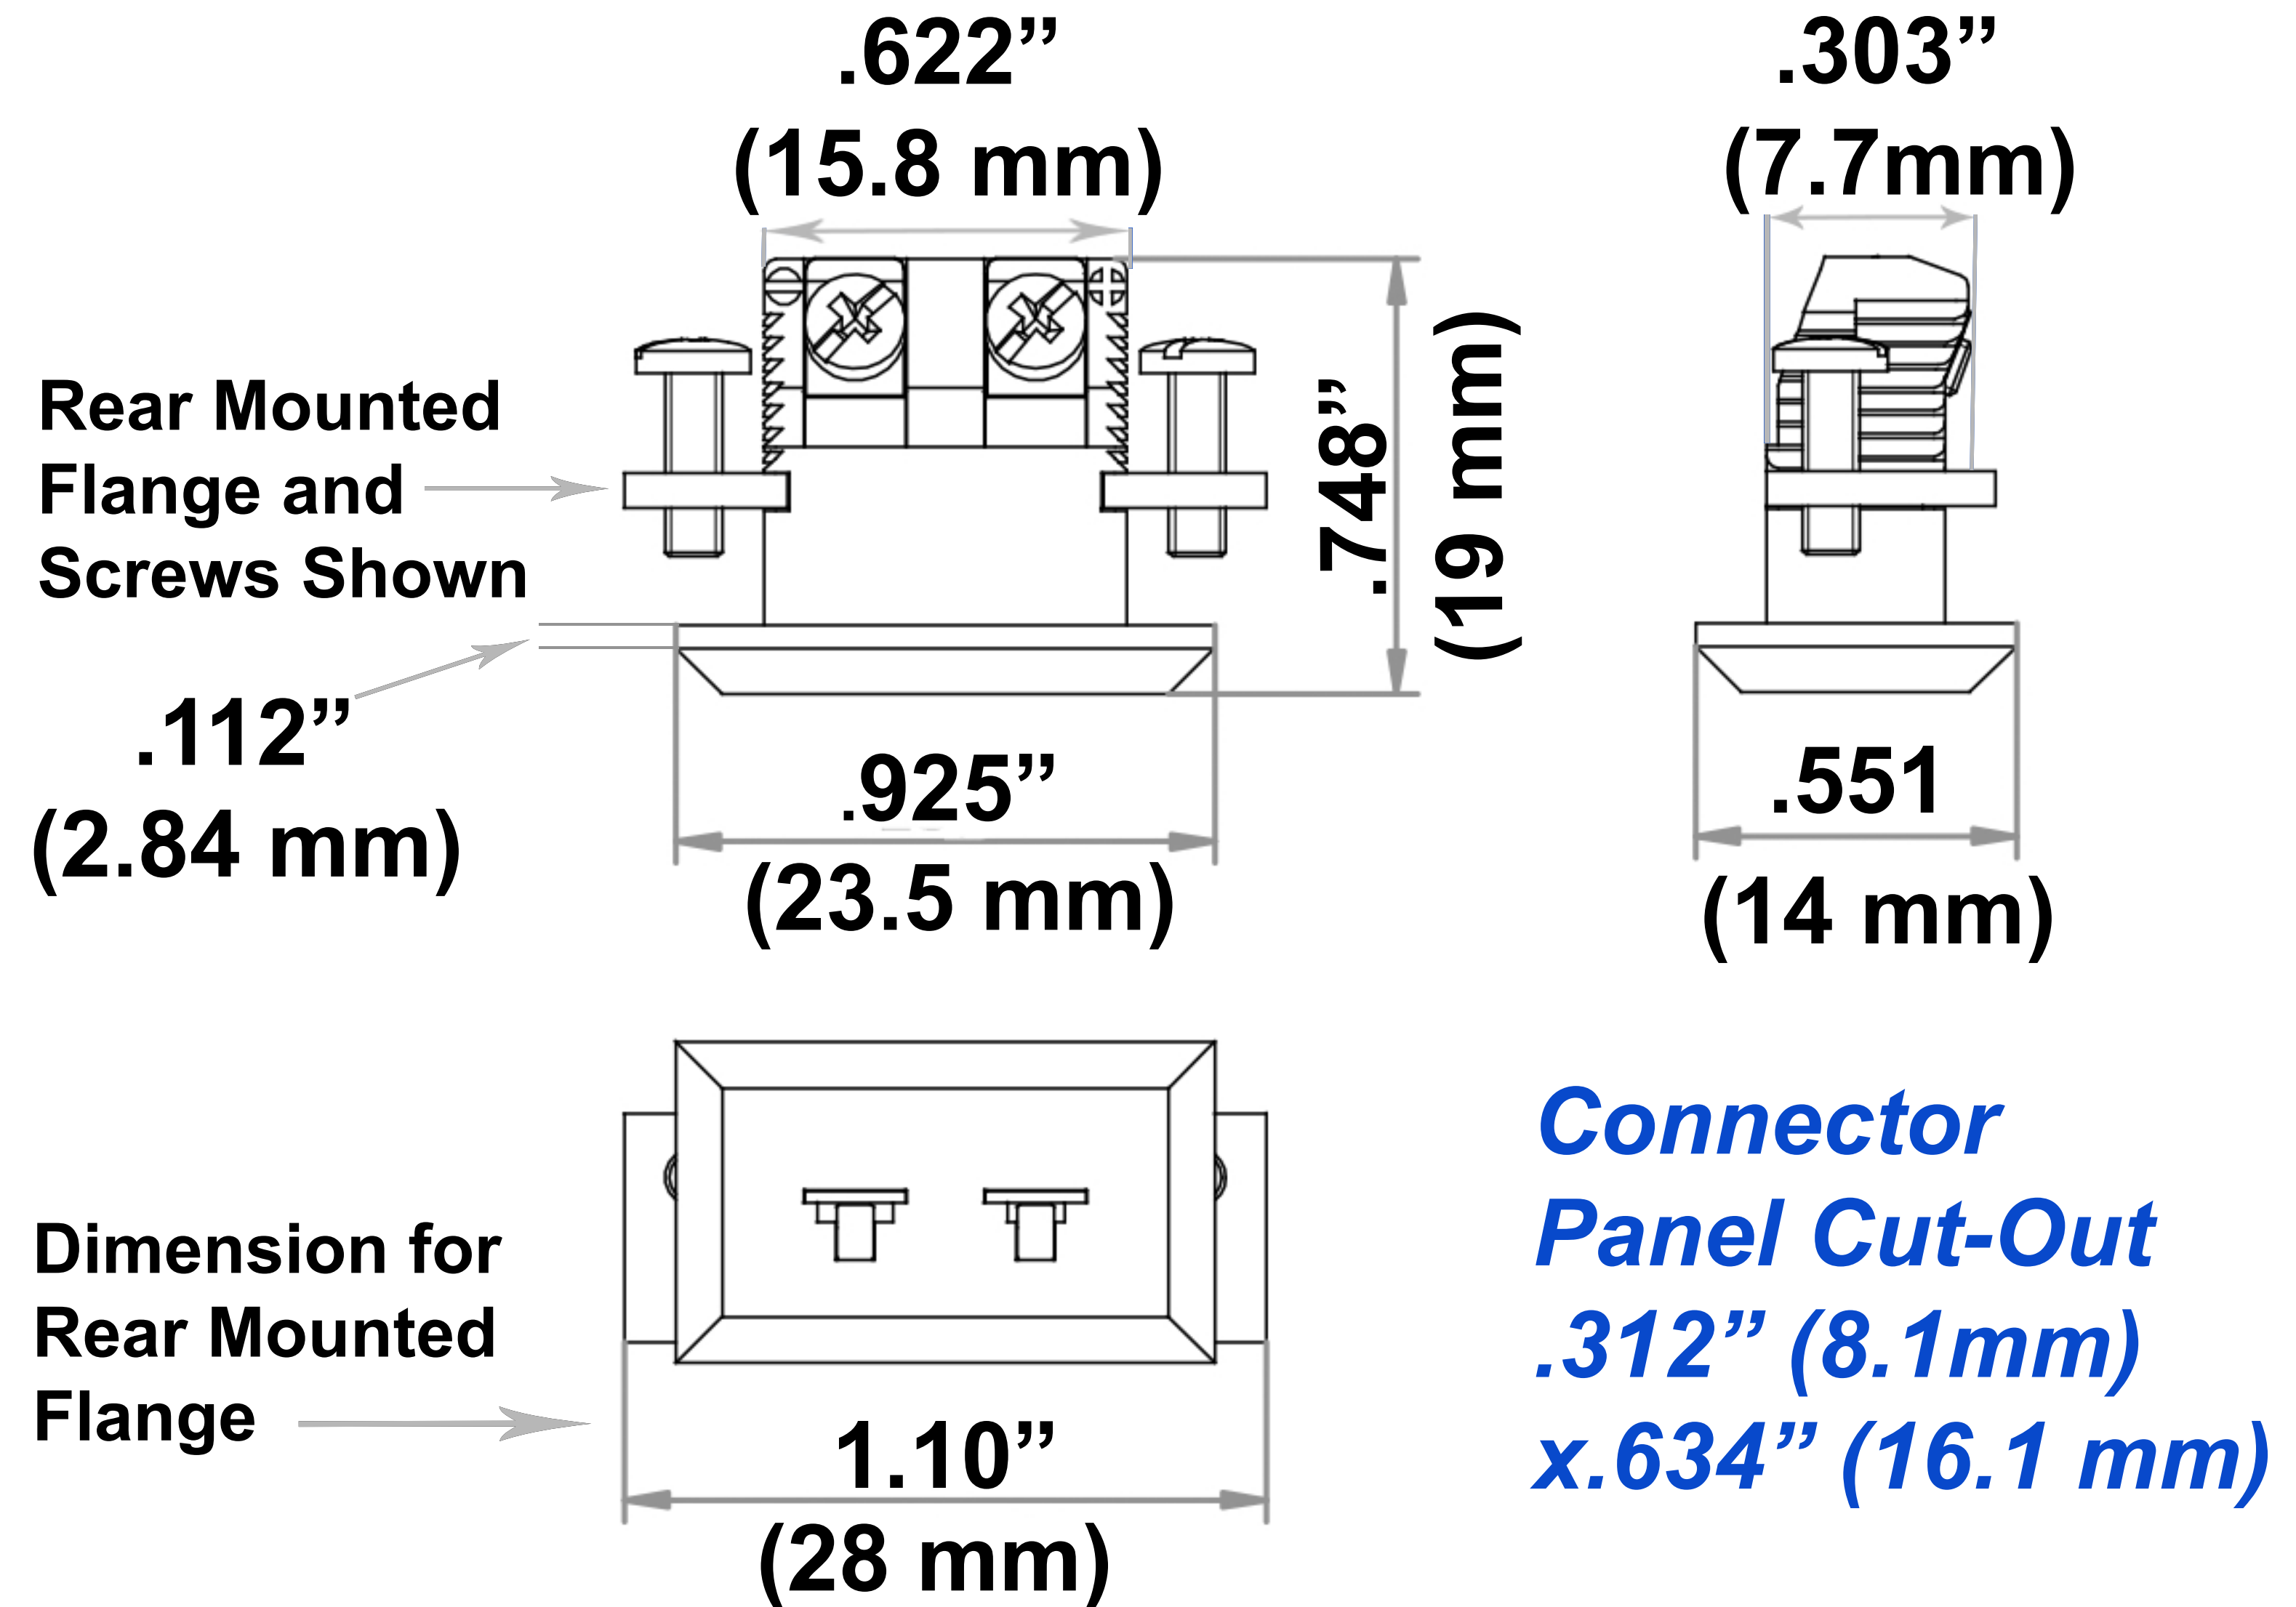

Thermocouple Connector

Miniature Panel Mount Dimensions

EvoSensors Part Number
RSX-FEMX-CON-FP-X-MPJF