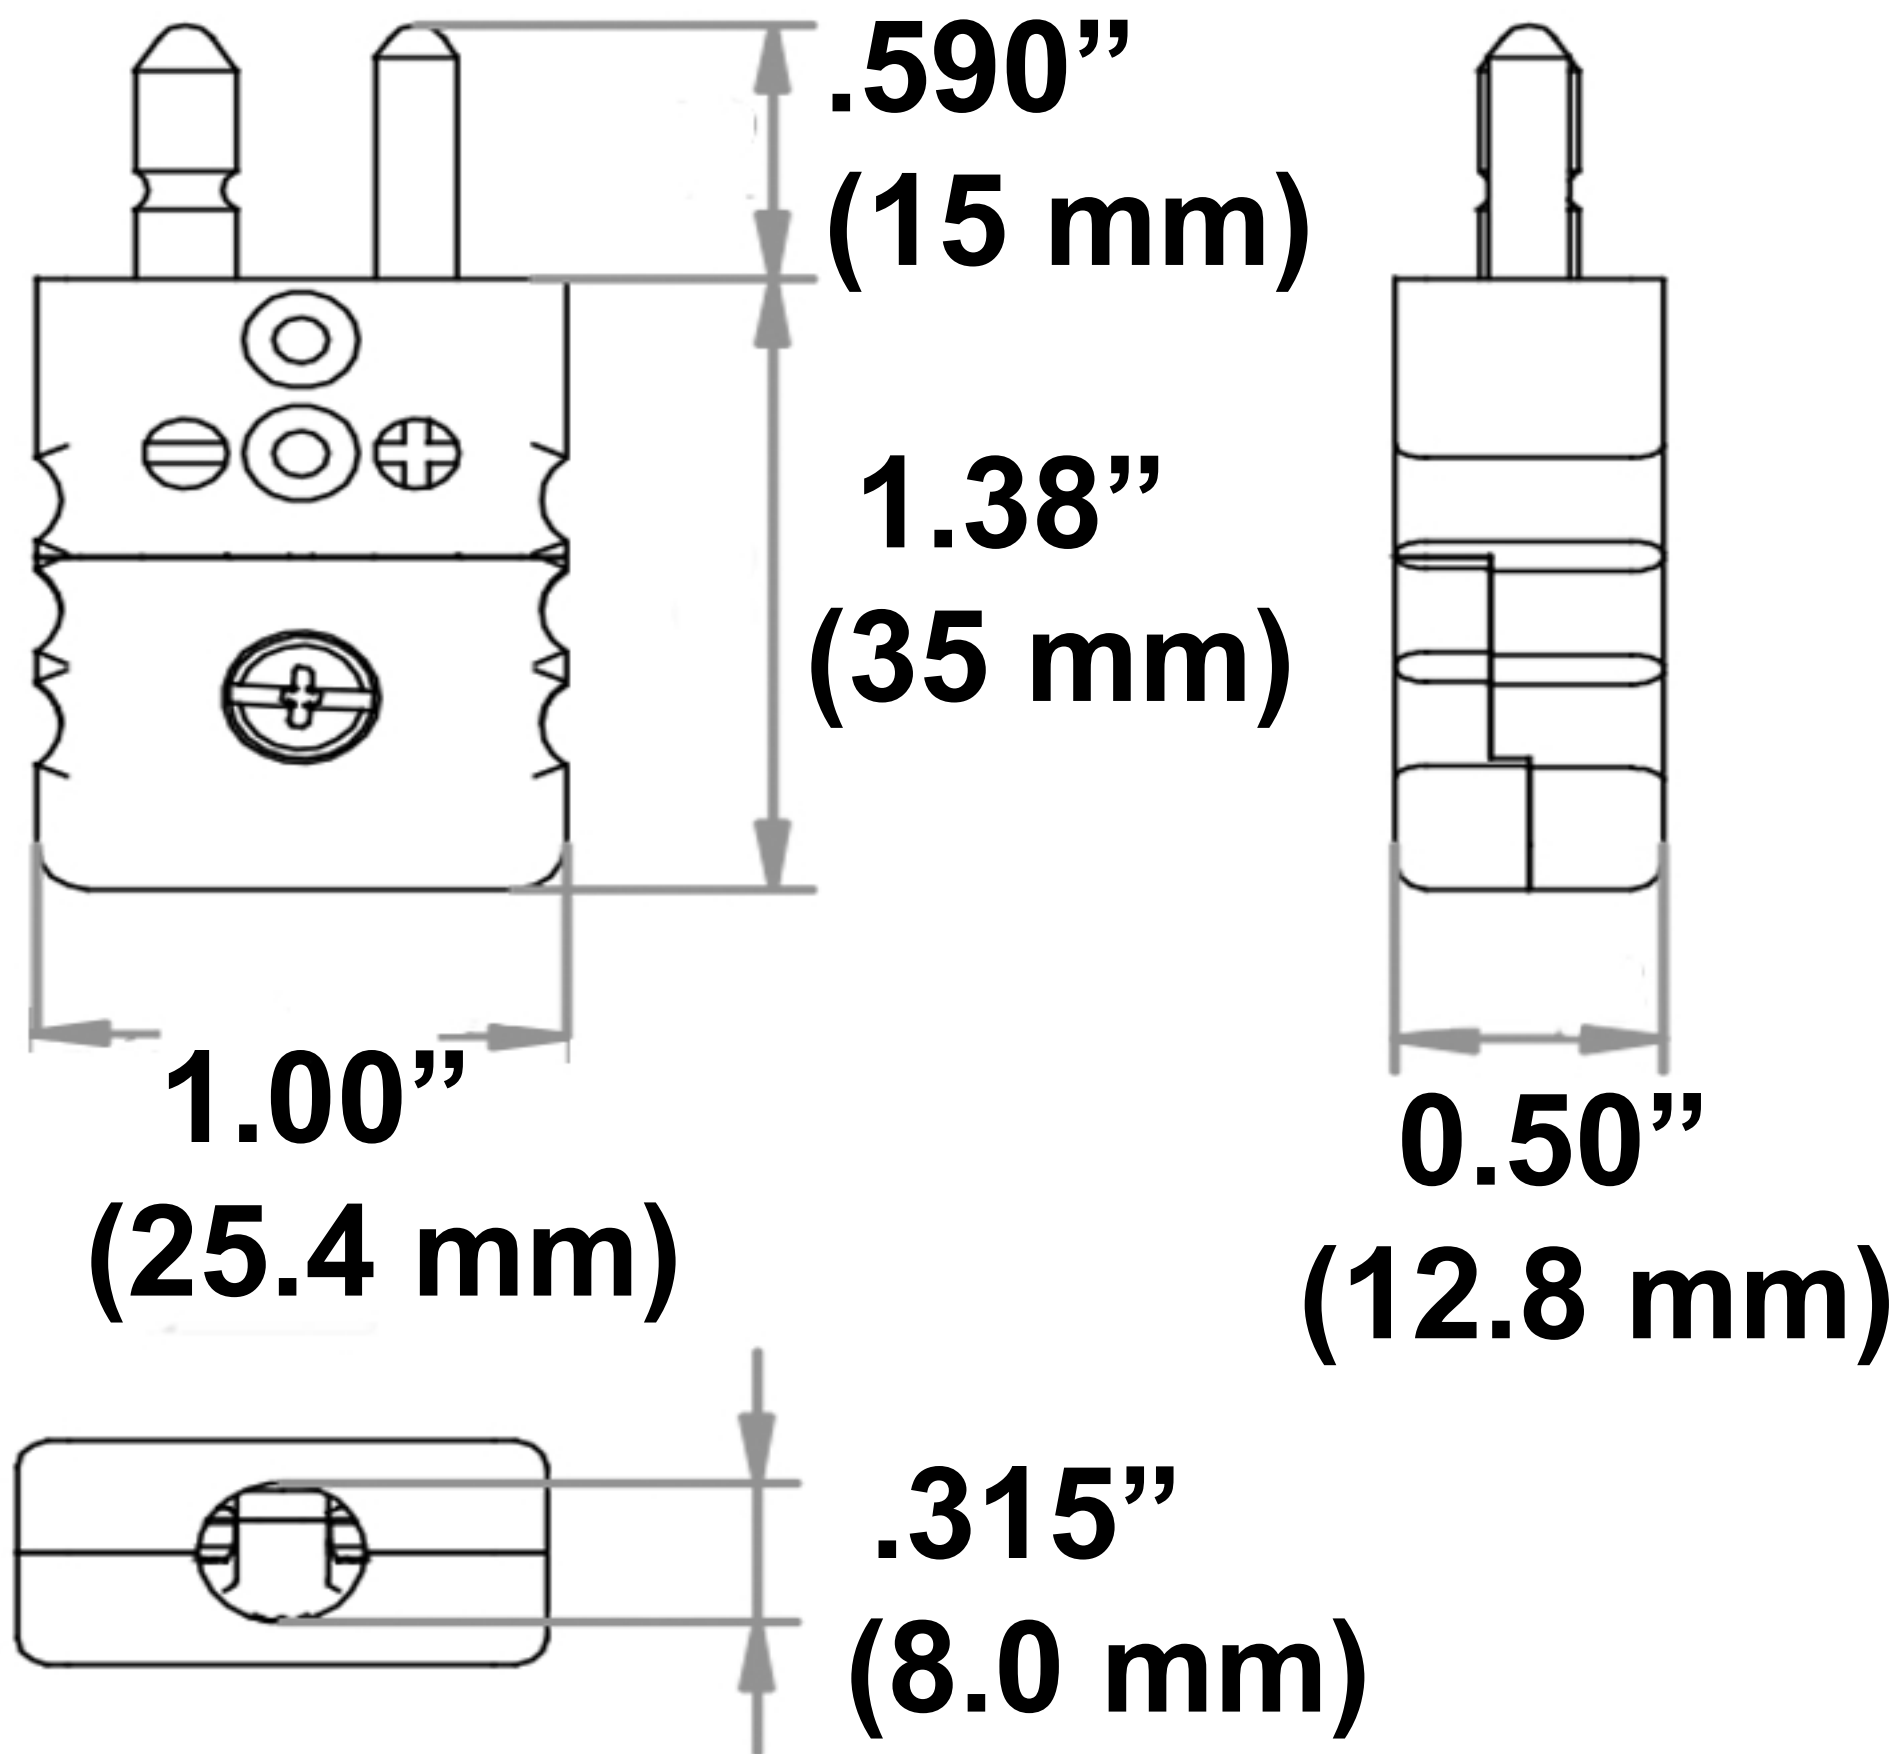

# Thermocouple Connector

## Standard Size Male

### Dimensions

**EvoSensors Part Number**  
**K1X-MALE-CON-RP-X-SPCX**