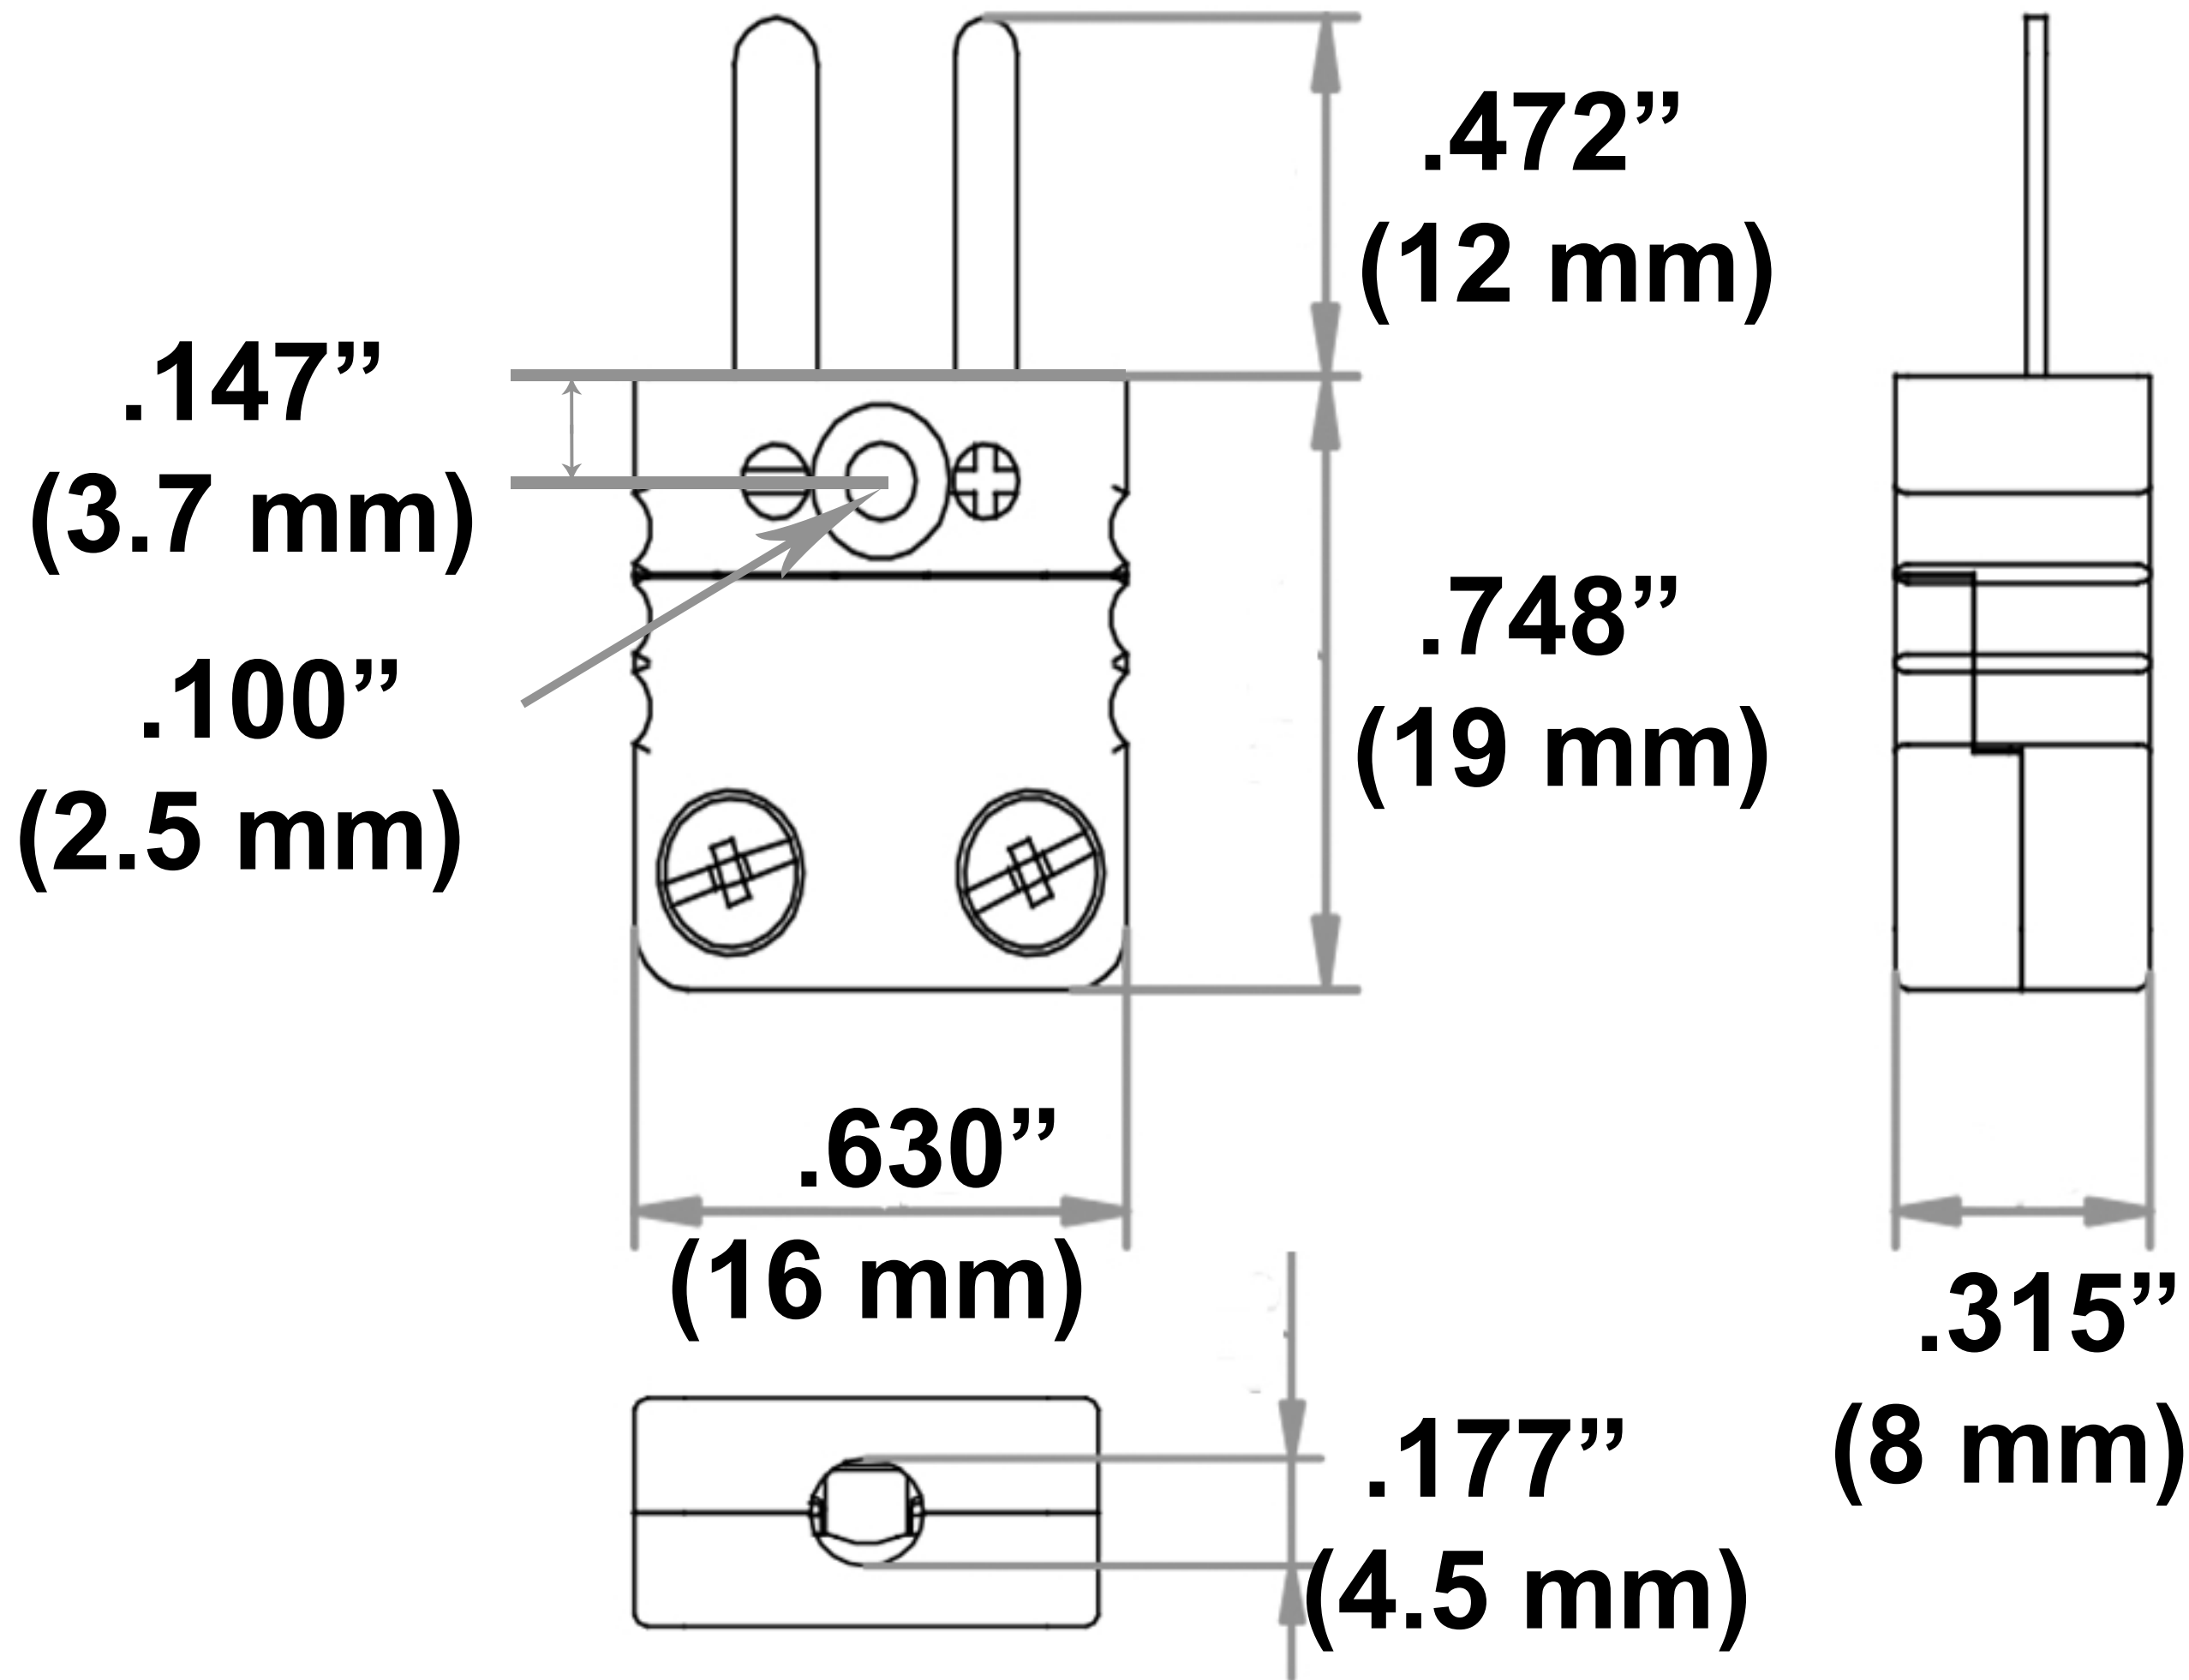

High Temperature Thermoset 660°F (350°C) Rated Miniature Male Thermocouple Connector Dimensions

EvoSensors Part Number

K1X-MALE-CON-FP-X-MPCX