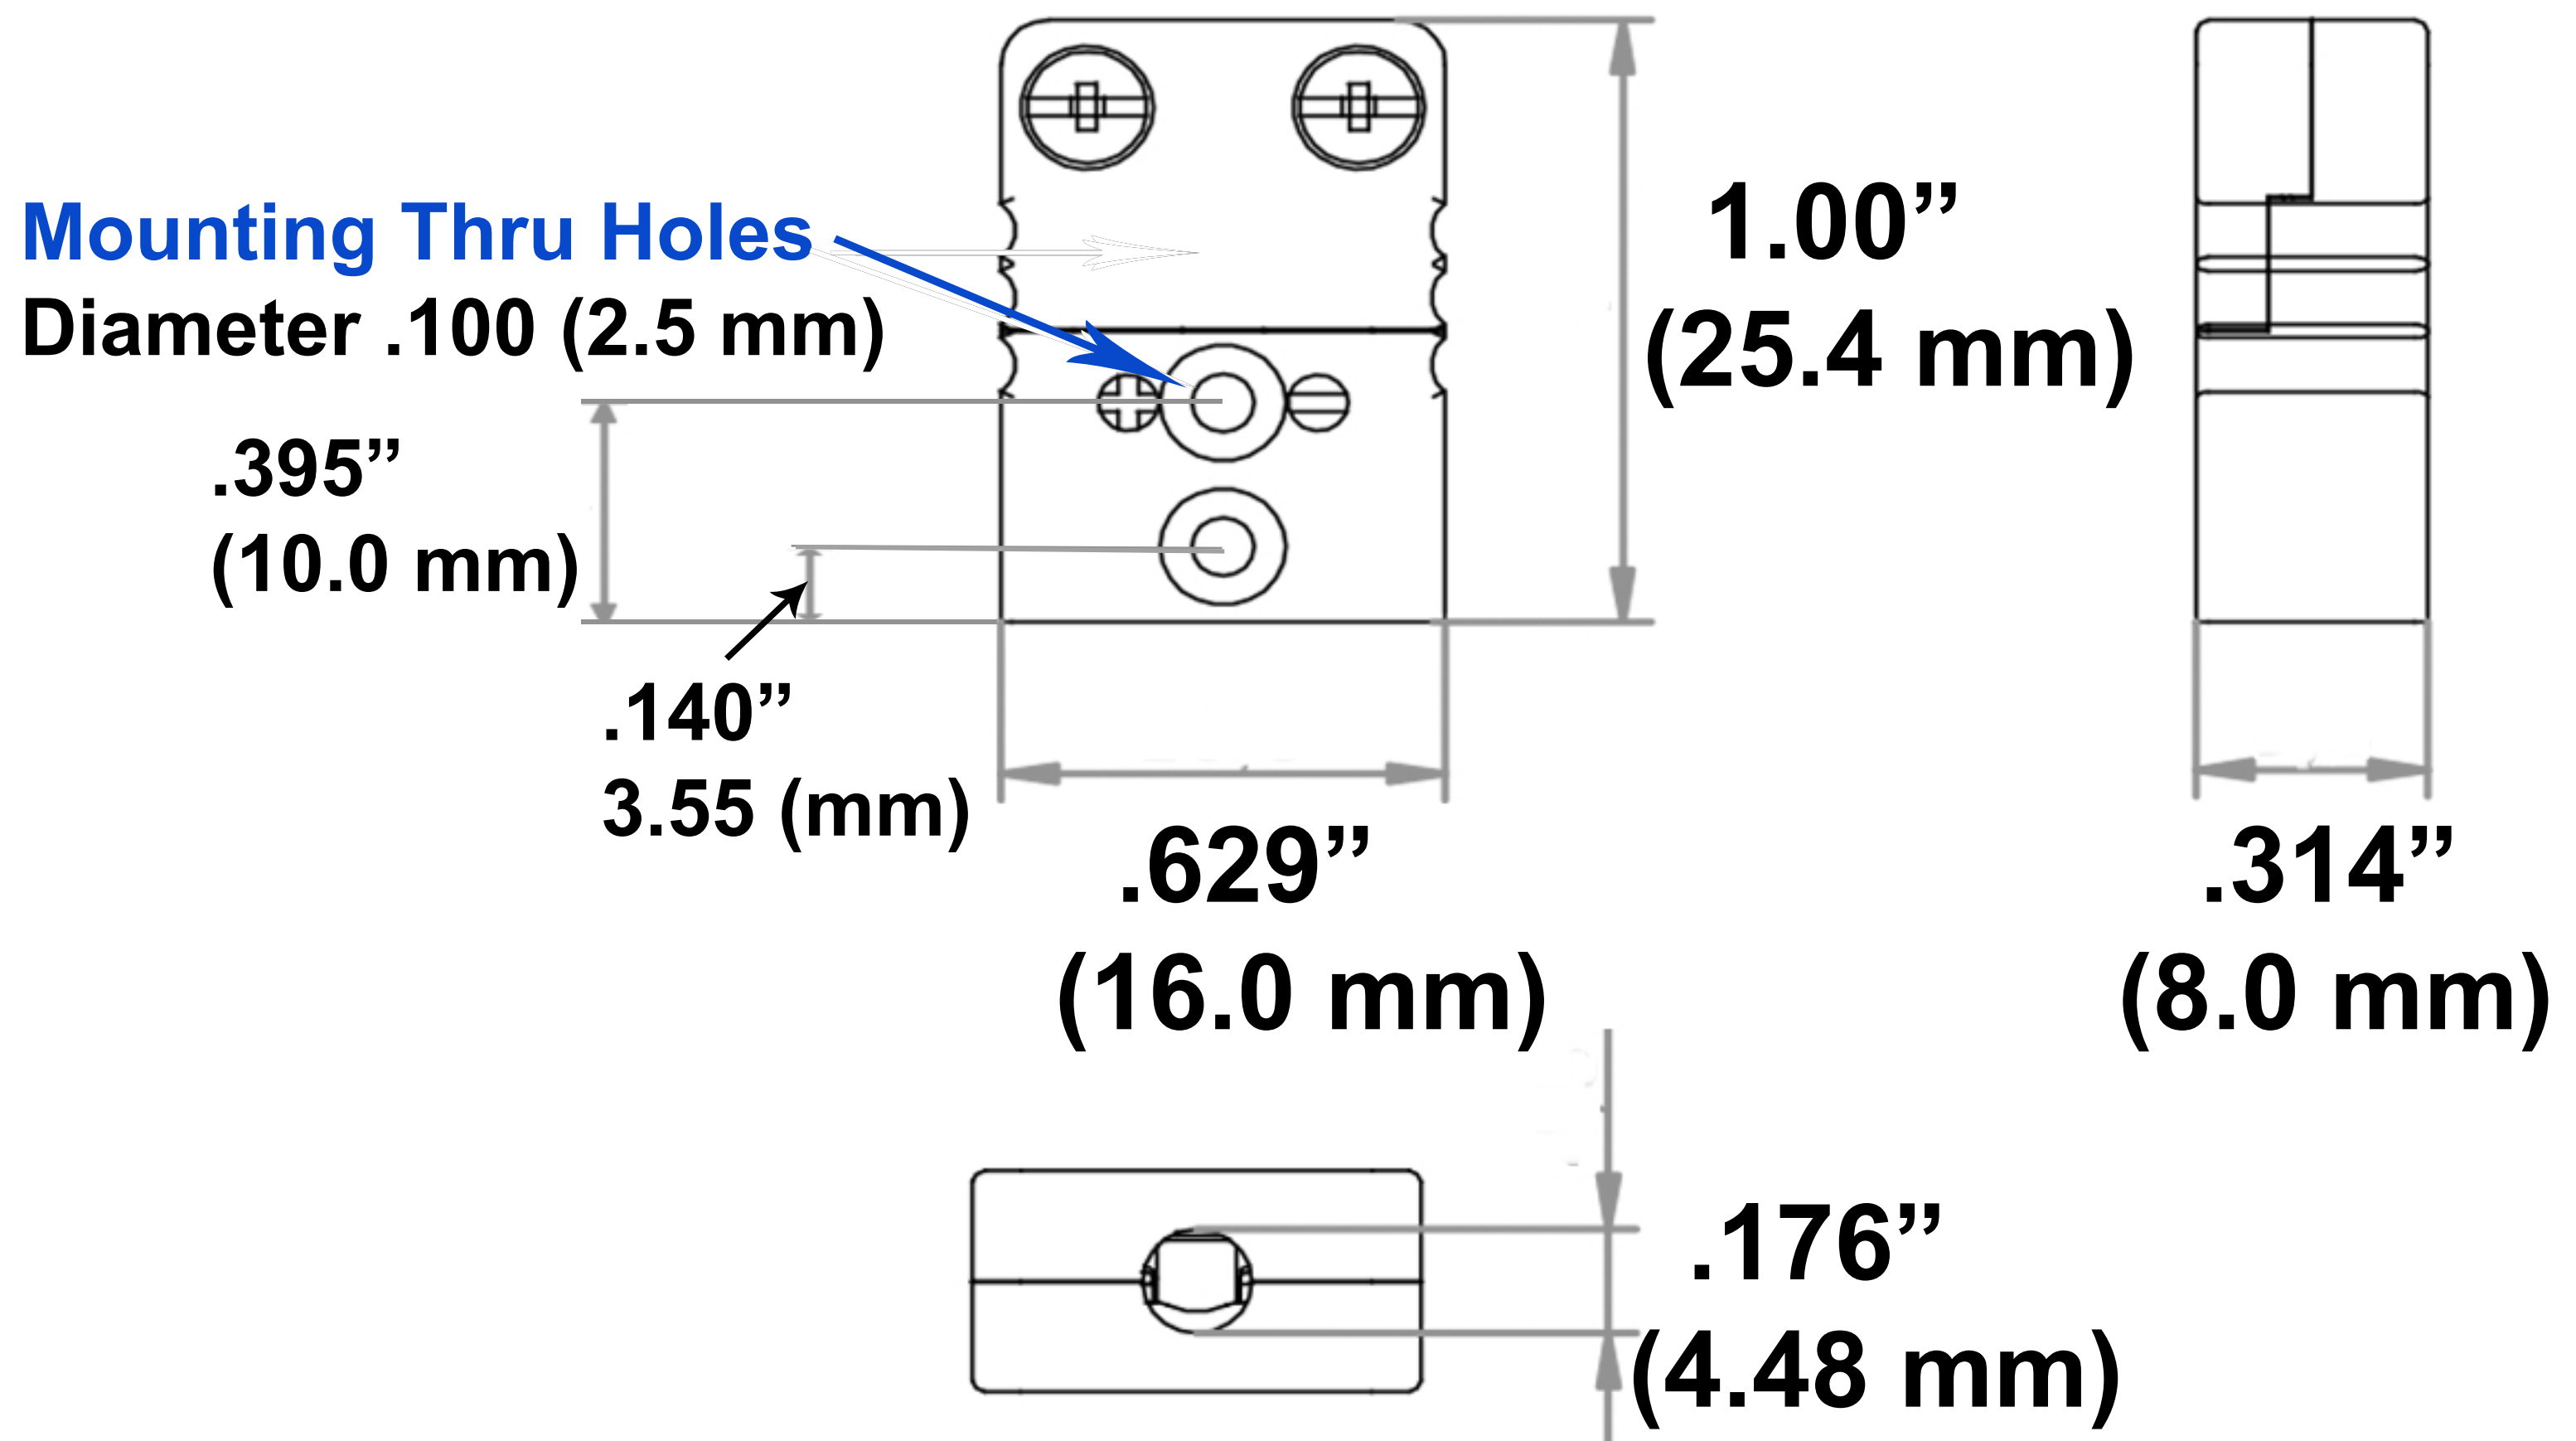

High Temperature Thermoset 660°F (350°C) Rated Miniature Female Thermocouple Connector Dimensions

EvoSensors Part Number

K1X-FEMX-CON-FP-X-MHCF