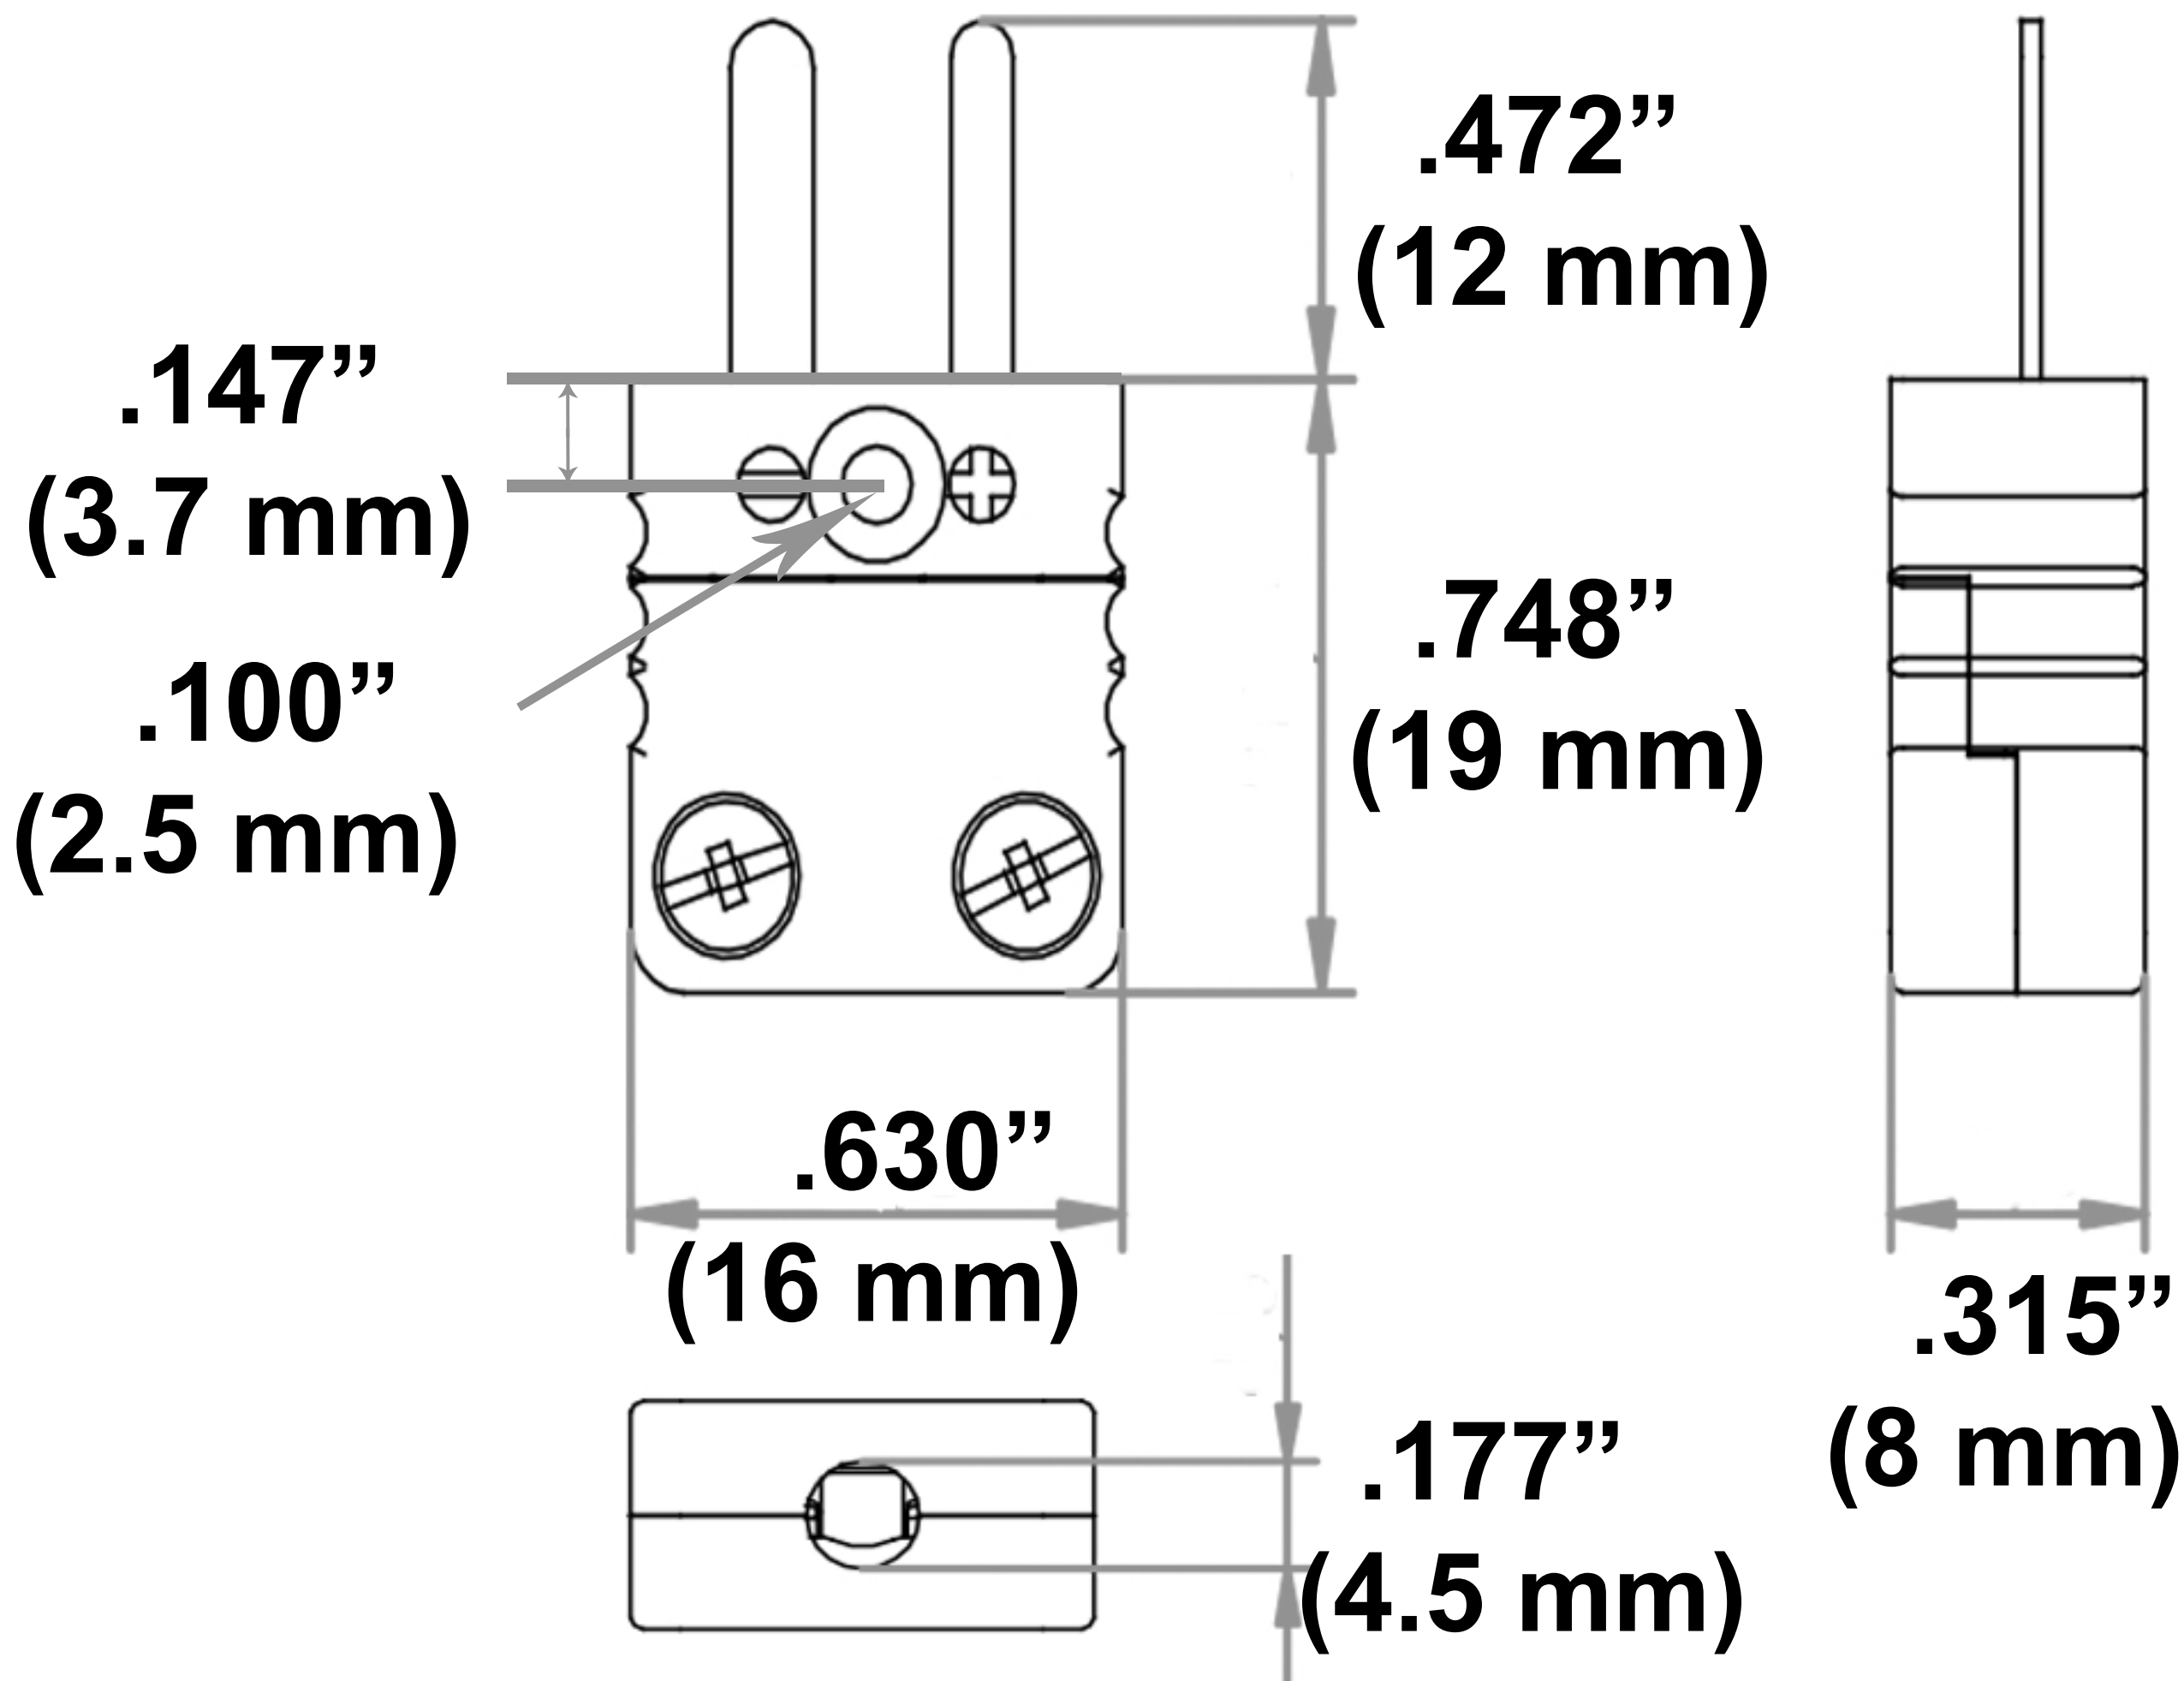

# High Temperature Thermoset 660°F (350°C) Rated Miniature Male Thermocouple Connector Dimensions

EvoSensors Part Number  
**J1X-MALE-CON-FP-X-MHCX**