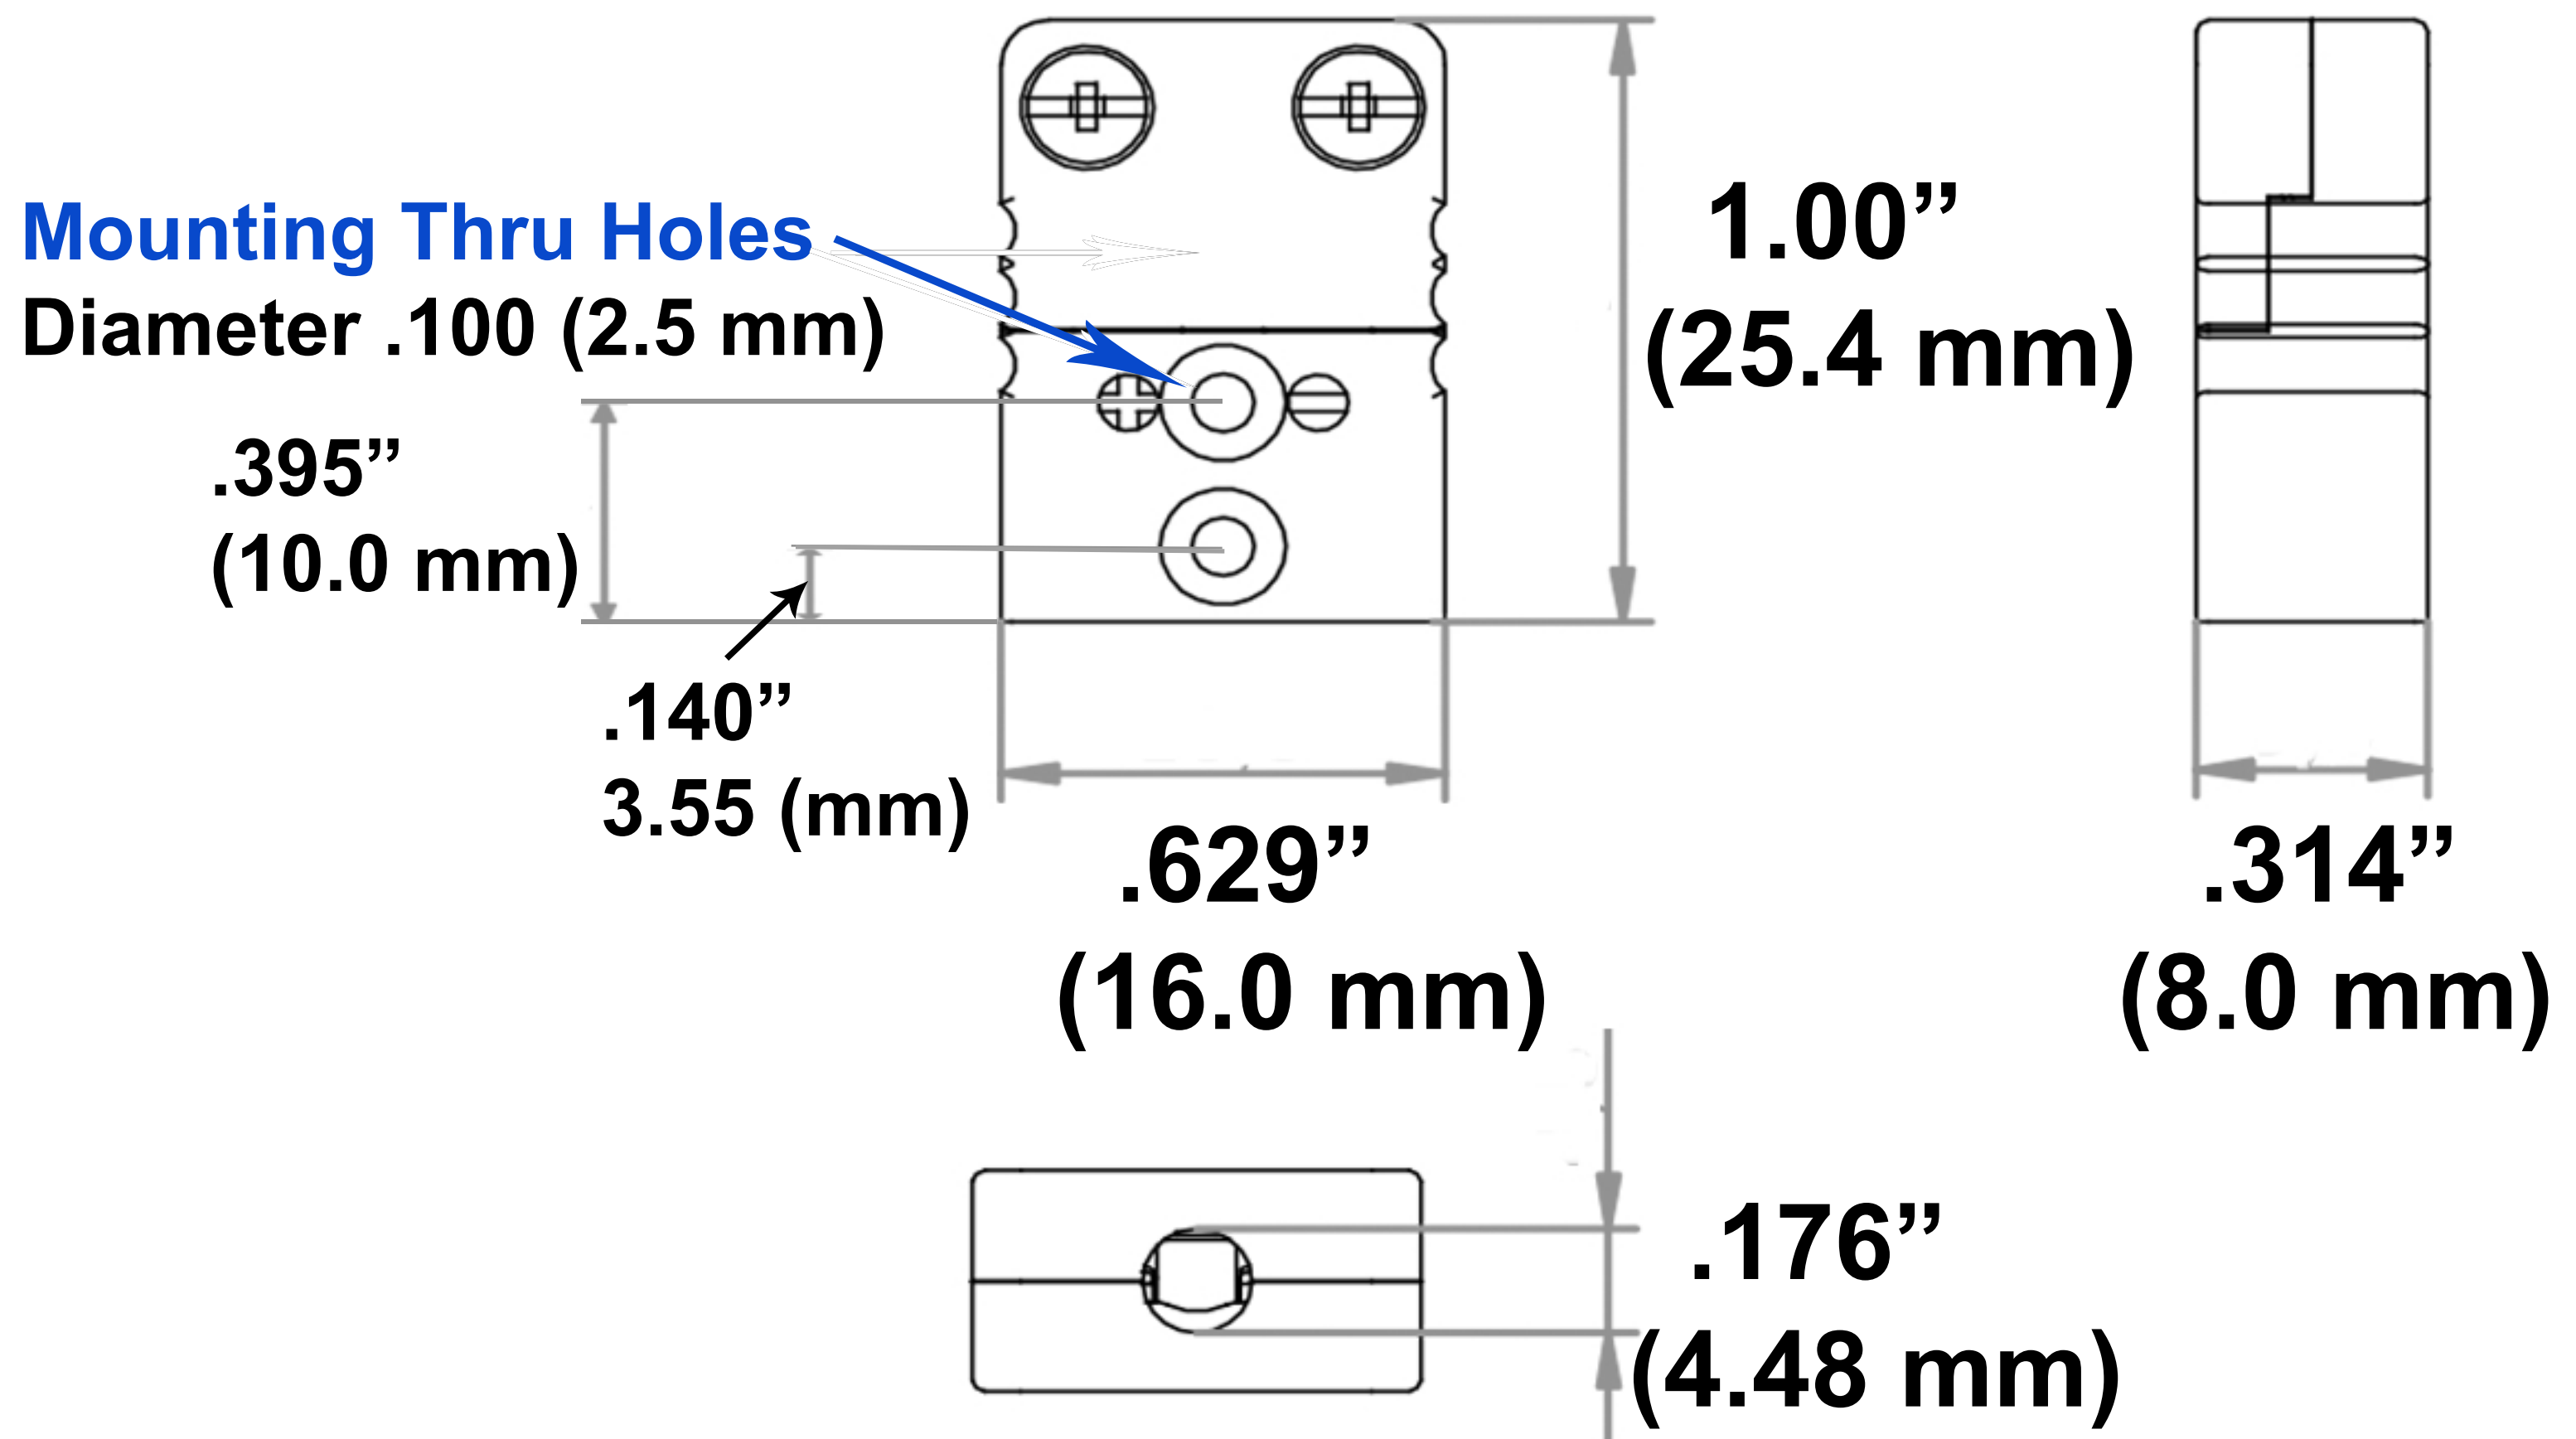

High Temperature Thermoset 660°F (350°C) Rated Miniature Female Thermocouple Connector Dimensions

EvoSensors Part Number
J1X-FEMX-CON-FP-X-MHCF