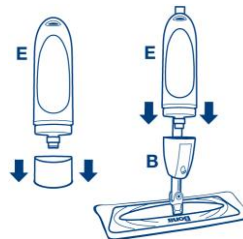

Bona® Pro Series Stone, Tile & Laminate Refill Cartridge

Technical data sheet

Bona's Professional Series Stone, Tile & Laminate refill cartridge contains Bona's professional strength, no-residue floor cleaner in a ready-to-use cartridge for the floor spray mop.

- No dulling residue
- Quick and easy
- Use with Bona® Hardwood floor mop

Technical data

Physical Characteristics:

Ingredients – Water, Glycol Ether Solvents, Non-ionic and Anionic Surfactants

Color – Light Green (wet)

pH – 7.0 - 8.0

Solids - <1%

Density – 8.34 lbs./gallon (1.0 S.G.)

VOC – <1%

Odor – Non-Offending

Stability – 1 year shelf life

Packaging – 33 oz. plastic bottle

Application Characteristics:

Drying Time – 15-20 minutes

Application Tools – Bona® Hardwood Floor Mop

Recommended Use

- All types of residential and commercial laminate flooring, ceramic, tile, vinyl, LVT (luxury vinyl tile) sealed marble, and sealed granite floors

Directions

BEFORE USING, READ ALL DIRECTIONS AND MATERIAL SAFETY DATA SHEET.

Remove cap from hardwood floor cleaner and click into place on mop.