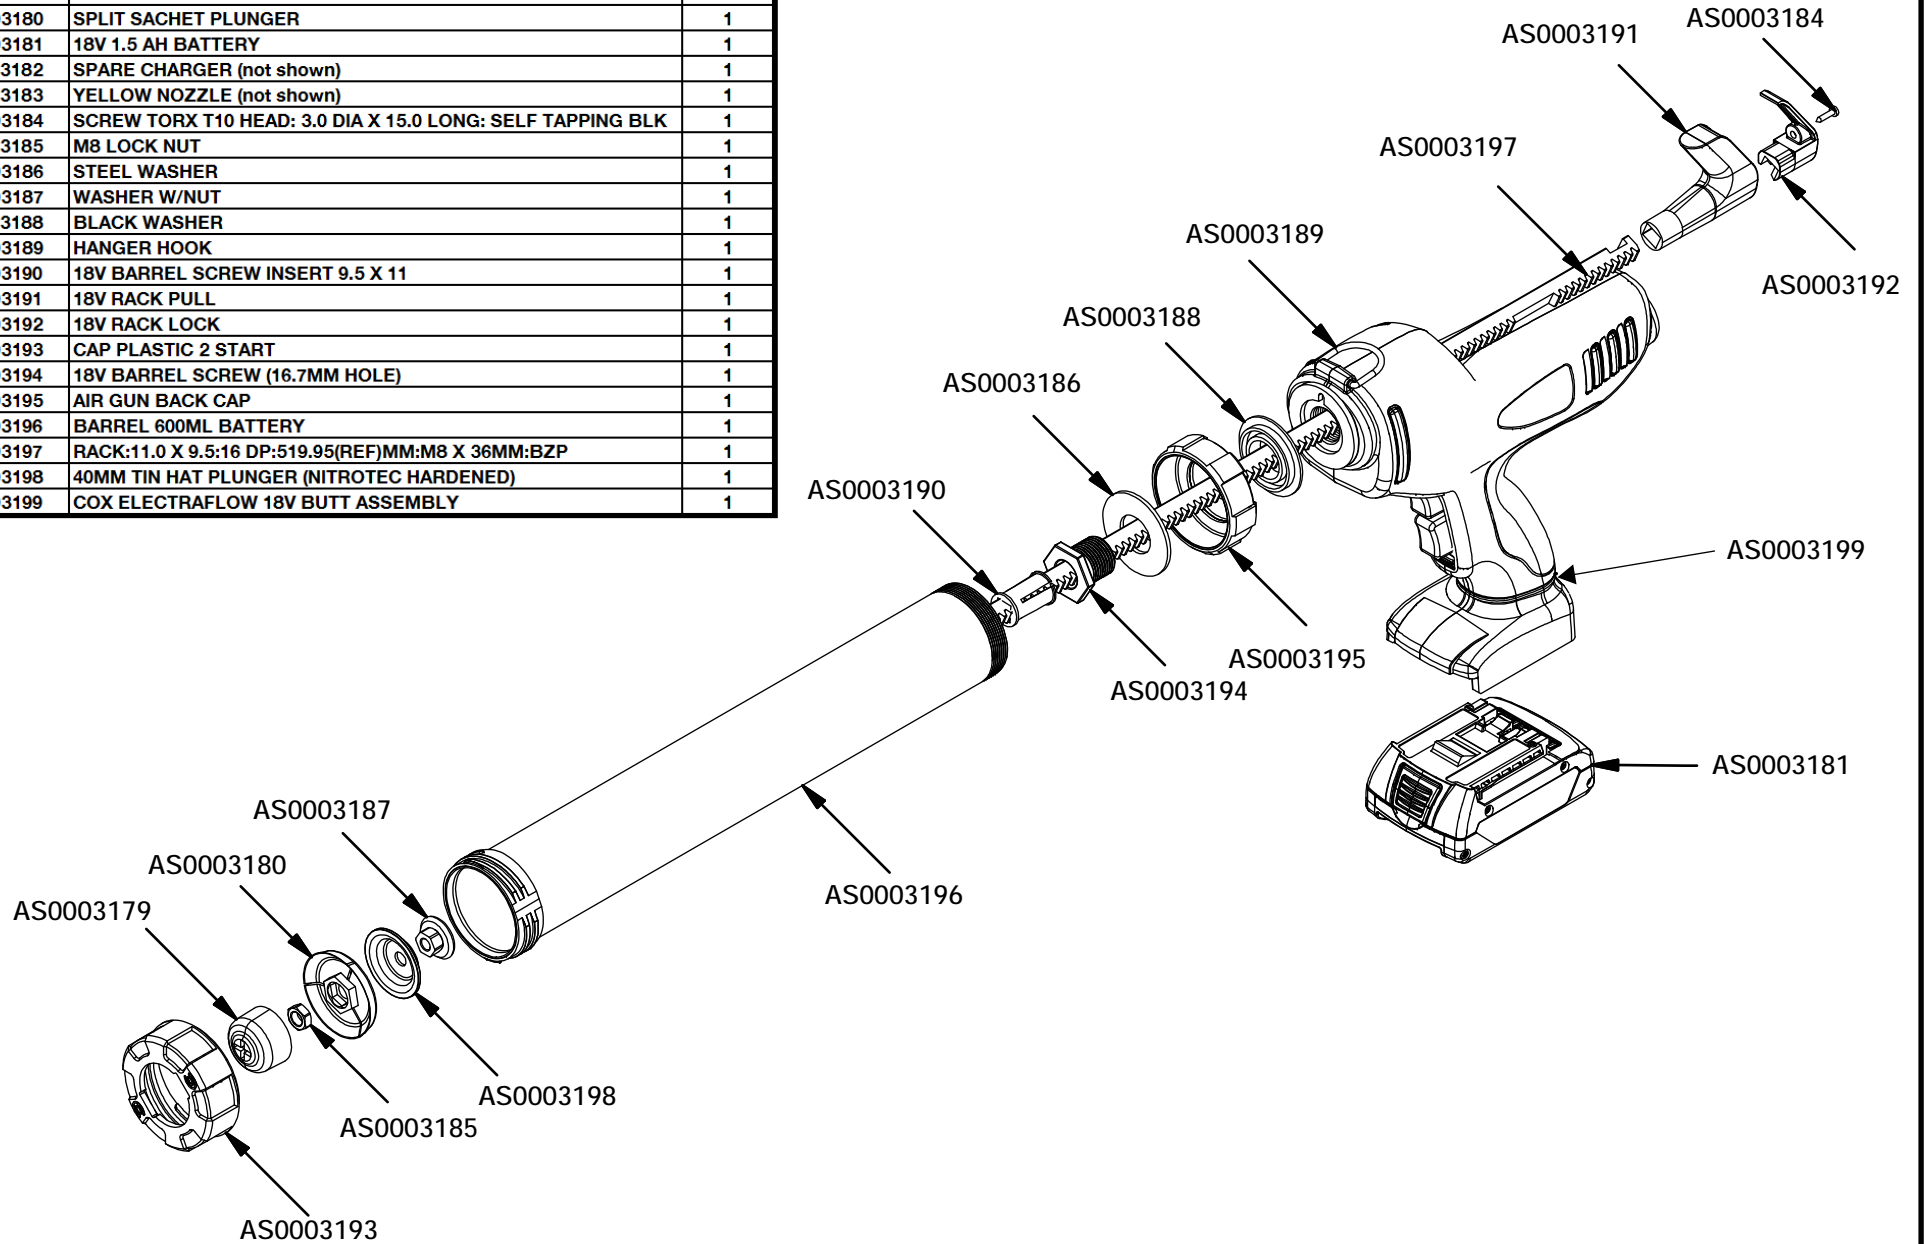

PARTS LIST

PART NUMBER	DESCRIPTION	QTY
AS0003179	PLUNGER EXTENSION	1
AS0003180	SPLIT SACHET PLUNGER	1
AS0003181	18V 1.5 AH BATTERY	1
AS0003182	SPARE CHARGER (not shown)	1
AS0003183	YELLOW NOZZLE (not shown)	1
AS0003184	SCREW TORX T10 HEAD: 3.0 DIA X 15.0 LONG: SELF TAPPING BLK	1
AS0003185	M8 LOCK NUT	1
AS0003186	STEEL WASHER	1
AS0003187	WASHER W/NUT	1
AS0003188	BLACK WASHER	1
AS0003189	HANGER HOOK	1
AS0003190	18V BARREL SCREW INSERT 9.5 X 11	1
AS0003191	18V RACK PULL	1
AS0003192	18V RACK LOCK	1
AS0003193	CAP PLASTIC 2 START	1
AS0003194	18V BARREL SCREW (16.7MM HOLE)	1
AS0003195	AIR GUN BACK CAP	1
AS0003196	BARREL 600ML BATTERY	1
AS0003197	RACK:11.0 X 9.5:16 DP:519.95(REF)MM:M8 X 36MM:BZP	1
AS0003198	40MM TIN HAT PLUNGER (NITROTEC HARDENED)	1
AS0003199	COX ELECTRAFLOW 18V BUTT ASSEMBLY	1

ADHESIVE BATTERY APPLICATOR w/ CASE AT0083600

www.bona.com
(800) 872-5515

REV

DATE

A

09/02/2016