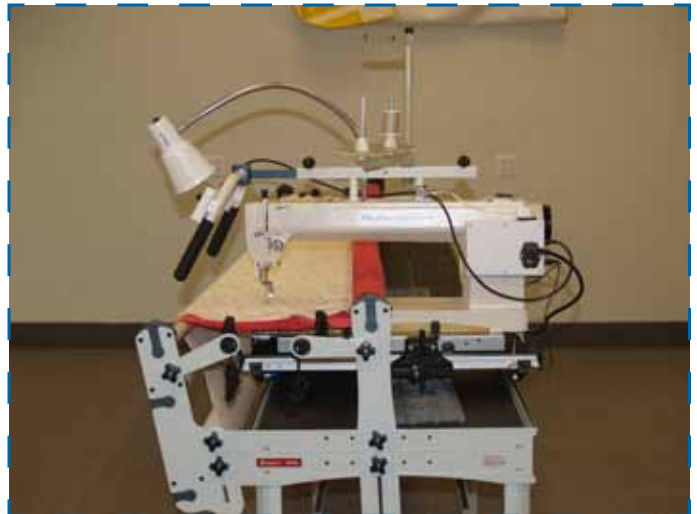

## Other Compatible Frames

Your TinLizzie18LS and Ansley26 longarm quilters are compatible with many different frames including those listed below.

**The Pinnacle**

**The Next Generation**

**The GMQ-pro**