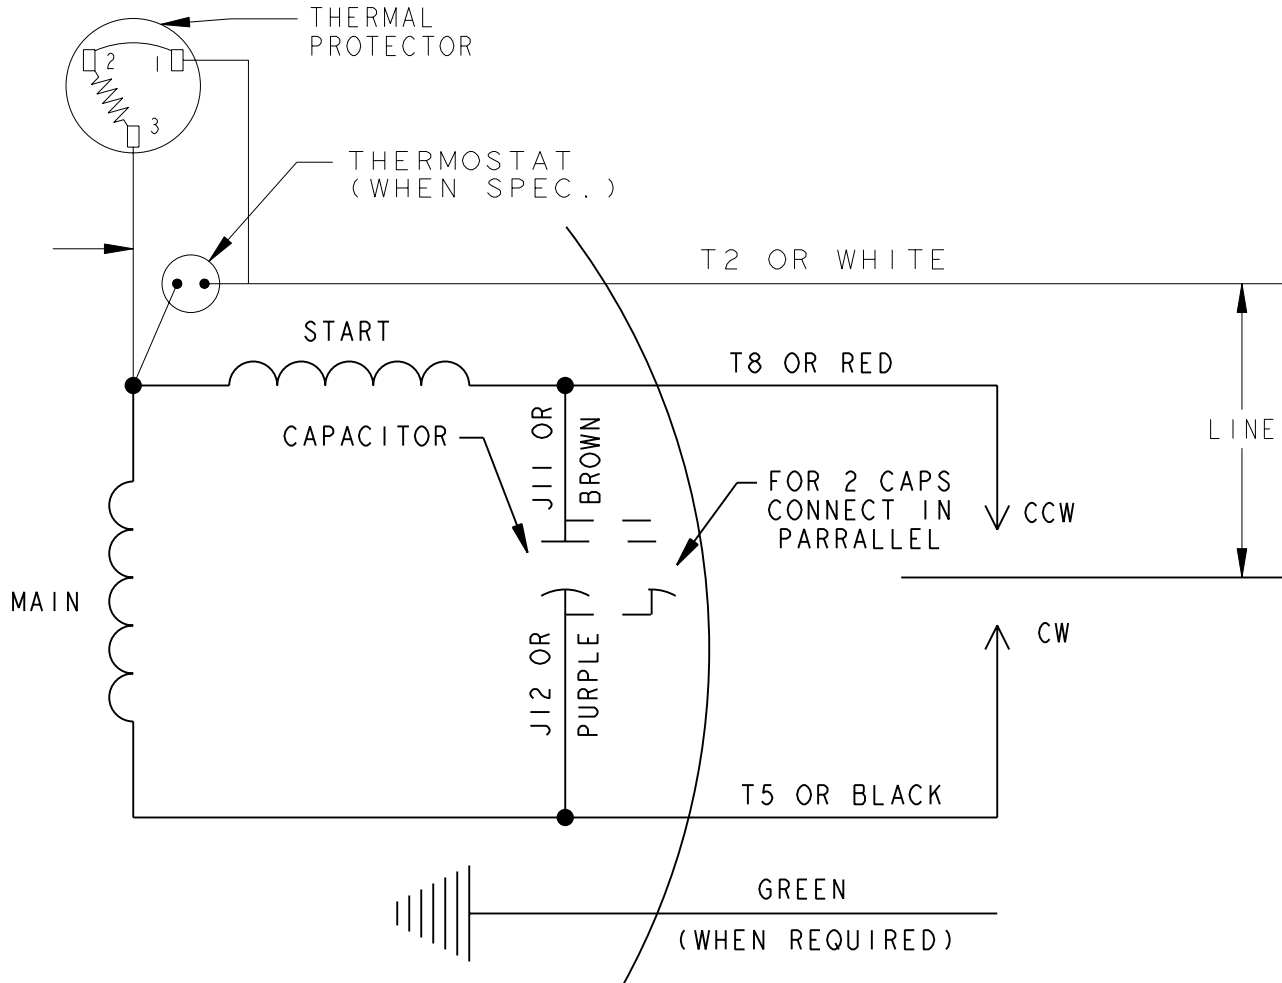

SHEET 1
REV 6
52A109207

THIRD ANGLE PROJECTION

REVISIONS

REV.	DESCRIPTION	DATE	APPROVED
6	UPDATED TO RBC FORMAT	01/12/06	MAM

REVERSIBLE ROTATION - SINGLE VOLTAGE - TYPE KCP WITH CAPACITOR

REF. DIAG. - NONE

CONNECTION LABEL - 52X333135

	SIGNATURES	DATE
MODEL	B.L.J.	04/14/93
DETAIL	.	.
CHECKED	.	.
ENGRG	.	.
MFG	.	.
QUALITY	.	.
ISSUED	B.L.J.	04/14/93
MATERIAL	SOLID MODEL: 52A109207	

REGAL-BELOIT CORPORATION

TITLE
CONNECTION DIAGRAM

FMF: 5KCP33GNA335AX

SIZE: A DRAWING: **52A109207** REV: **6**

SCALE: 1.000 REF. No: . SHEET 1 of 1

FOR ADDITIONAL INFO REFER TO:
APPLIED PRACTICES
DIMENSIONS ARE IN INCHES ✓