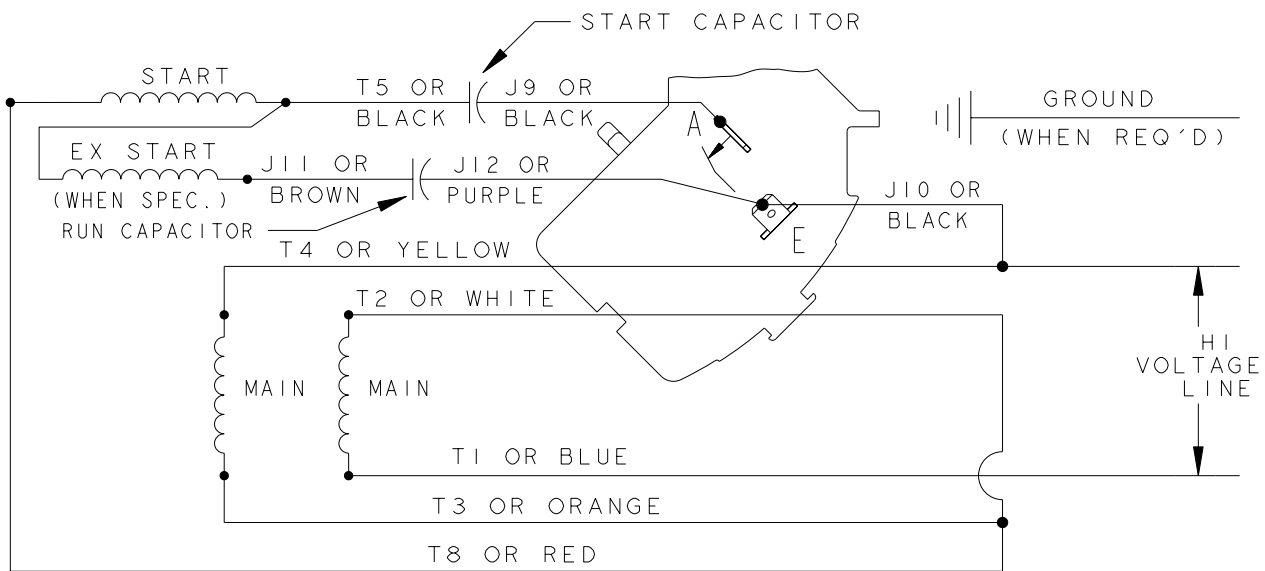

SHEET 1

REV 0

52A105381BG

SIZE DRAWING NO.

THIRD ANGLE PROJECTION

REVISIONS

REV.	DESCRIPTION	DATE	APPROVED
3	UPDATED FORMAT	01/04/06	MAM

CCW/CW ROTATION - DUAL VOLTAGE
TYPE KCR

NOTE#1 - TO REVERSE ROTATION, INTERCHANGE T8 RED AND J10 BLACK LEADS.
NOTE#2 - WHEN MORE THAN ONE CAPACITOR IS USED, CONNECT IN PARALLEL.

SWITCH (H) - 115D958AB

REF. DIAG. - 119A9324

CONNECTION LABEL - 52X332917

REGAL-BELOIT CORPORATION

TITLE

CONNECTION DIAGRAM

SIZE DRAWING

A

52A105381BG

REV
0

SCALE: 1.000