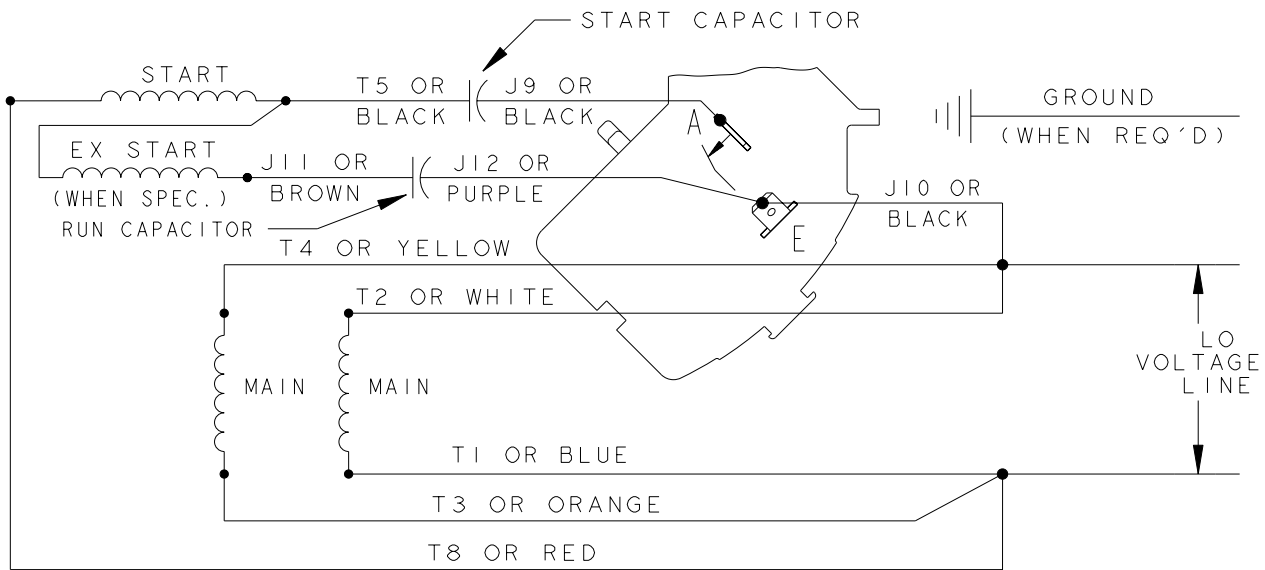

SHEET 1

REV 0

52A105381BG

SIZE DRAWING NO.

THIRD ANGLE PROJECTION

REVISIONS

REV.	DESCRIPTION	DATE	APPROVED
3	UPDATED FORMAT	01/04/06	MAM

CCW/CW ROTATION - DUAL VOLTAGE
TYPE KCR

NOTE#1 - TO REVERSE ROTATION, INTERCHANGE T8 RED AND J10 BLACK LEADS.
NOTE#2 - WHEN MORE THAN ONE CAPACITOR IS USED, CONNECT IN PARALLEL.

SWITCH (H) - 115D958AB

REF. DIAG. - 119A9324

CONNECTION LABEL - 52X332917

REGAL-BELOIT CORPORATION

TITLE

CONNECTION DIAGRAM

SIZE DRAWING

A

52A105381BG

REV
0

SCALE: 1.000