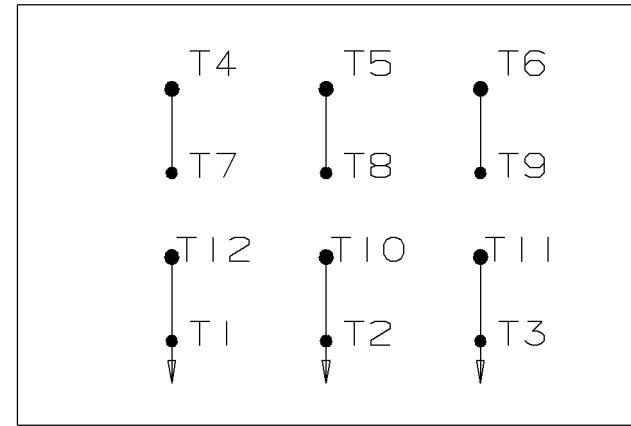

WYE START

HIGH VOLTAGE

DELTA RUN

WYE START

LOW VOLTAGE

DELTA RUN

4/2 CKTY Δ

					✓ UNLESS OTHERWISE SPECIFIED DIMENSIONS ARE IN INCHES TOL. ON XX± .02 XXX± .005 XXXX± .0005 ANGLES± 7'30"			
						MAX. SURFACE ROUGHNESS UNLESS OTHERWISE NOTED	DRAWN BY DRS	12-07-1999
					FINISH	CHKD BY ML	12-07-1999	
					MATERIAL	APPD BY TB	12-07-1999	
REV	DATE	CHANGE	NAME	PART NAME CONNECTION DIAGRAM			DRWG NO A- EE7358-LN	
					PURCHASED	CADD FILE NO.	EE7358-LN	