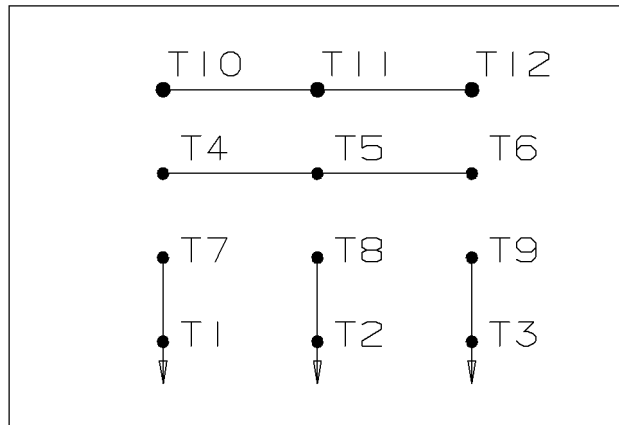

WYE START

HIGH VOLTAGE

DELTA RUN

WYE START

LOW VOLTAGE

DELTA RUN

4/2 CKTY Δ

					✓ UNLESS OTHERWISE SPECIFIED DIMENSIONS ARE IN INCHES TOL. ON XX± .02 XXX± .005 XXXX± .0005 ANGLES± 7'30"			
						MAX. SURFACE ROUGHNESS UNLESS OTHERWISE NOTED	DRAWN BY DRS	12-07-1999
					FINISH	CHKD BY ML	12-07-1999	
					MATERIAL	APPD BY TB	12-07-1999	
REV	DATE	CHANGE	NAME	PART NAME CONNECTION DIAGRAM			DRWG NO A- EE7358-LN	
					PURCHASED	CADD FILE NO.	EE7358-LN	