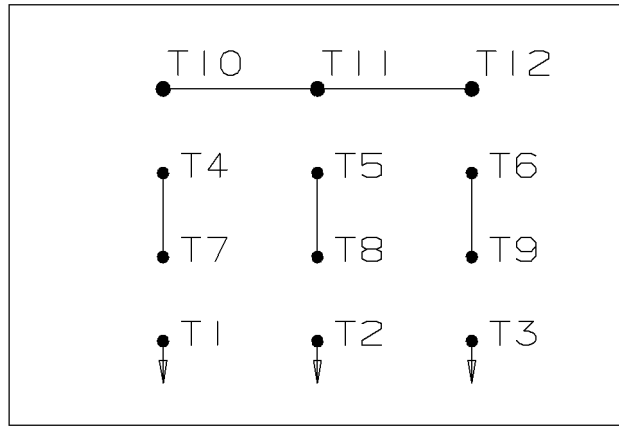

WYE START

HIGH VOLTAGE

DELTA RUN

WYE START

LOW VOLTAGE

DELTA RUN

4/2 CKTY Δ

					✓ UNLESS OTHERWISE SPECIFIED DIMENSIONS ARE IN INCHES TOL. ON XX± .02 XXX± .005 XXXX± .0005 ANGLES± 7'30"			
						MAX. SURFACE ROUGHNESS UNLESS OTHERWISE NOTED	DRAWN BY DRS	12-07-1999
					FINISH	CHKD BY ML	12-07-1999	
					MATERIAL	APPD BY TB	12-07-1999	
REV	DATE	CHANGE	NAME	PART NAME CONNECTION DIAGRAM			DRWG NO A- EE7358-LN	
					PURCHASED	CADD FILE NO.	EE7358-LN	