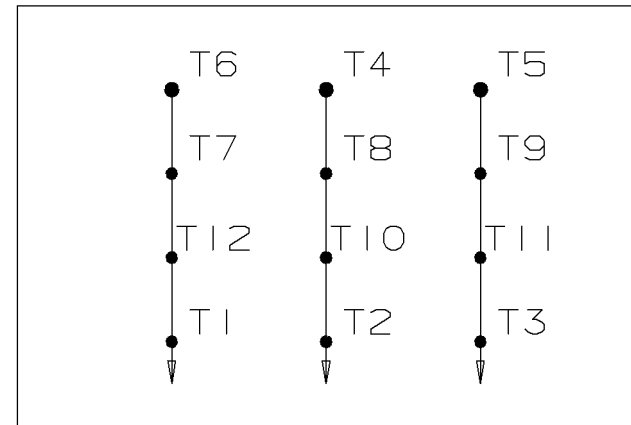

WYE START

HIGH VOLTAGE

DELTA RUN

WYE START

LOW VOLTAGE

DELTA RUN

4/2 CKTY Δ

					✓ UNLESS OTHERWISE SPECIFIED DIMENSIONS ARE IN INCHES TOL. ON XX± .02 XXX± .005 XXXX± .0005 ANGLES± 7'30"			
						MAX. SURFACE ROUGHNESS UNLESS OTHERWISE NOTED	DRAWN BY DRS	12-07-1999
					FINISH	CHKD BY ML	12-07-1999	
					MATERIAL	APPD BY TB	12-07-1999	
REV	DATE	CHANGE	NAME	PART NAME CONNECTION DIAGRAM			DRWG NO A- EE7358-LN	
					PURCHASED	CADD FILE NO.	EE7358-LN	