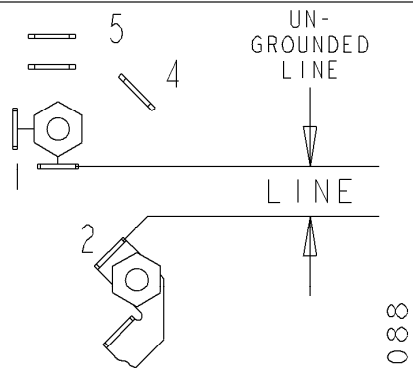

SHEET
REV

NP24X350112
0

SIZE DRAWING NO.
A

REVISIONS

REV.	DESCRIPTION	DATE	APPROVED

THIRD ANGLE PROJECTION

VOLTAGE CONNECTIONS		
LEAD	LOW VOLT	HIGH VOLT
PURPLE	5	4
YELLOW	2	5