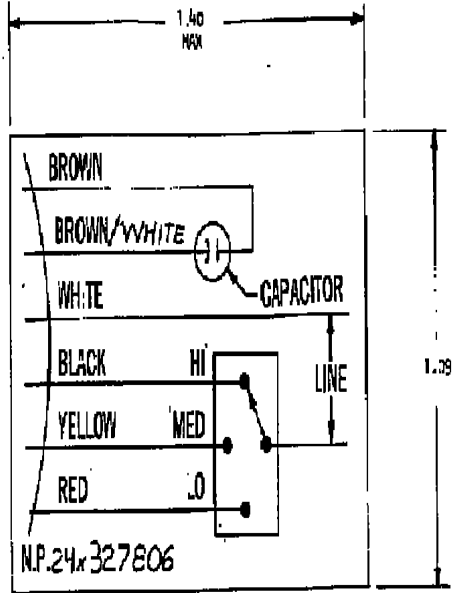

REVISIONS	
REV	DESCRIPTION
1	Convert to RBC Format JAN 8-2006

MATERIALS: 4 MIL WHITE VINYL ADHESIVE STOCK GE SPEC A50F6A1-51

BLACK INK GE SPEC A50F6A8

NOTE: THE BOX LINES AND DIMENSIONS REPRESENT THE SIZE OF THE TAPE TO BE USED. DO NOT INCLUDE THESE IN STAMP FORMAT.

CONNECTION DIAGRAM

FILE	DATE	24x 327806	ISSUED	REVISED
			KMY 12/23/97	NO

REVISIONS	
REV	DESCRIPTION
1	Convert to RBC Format JAN 8-2006