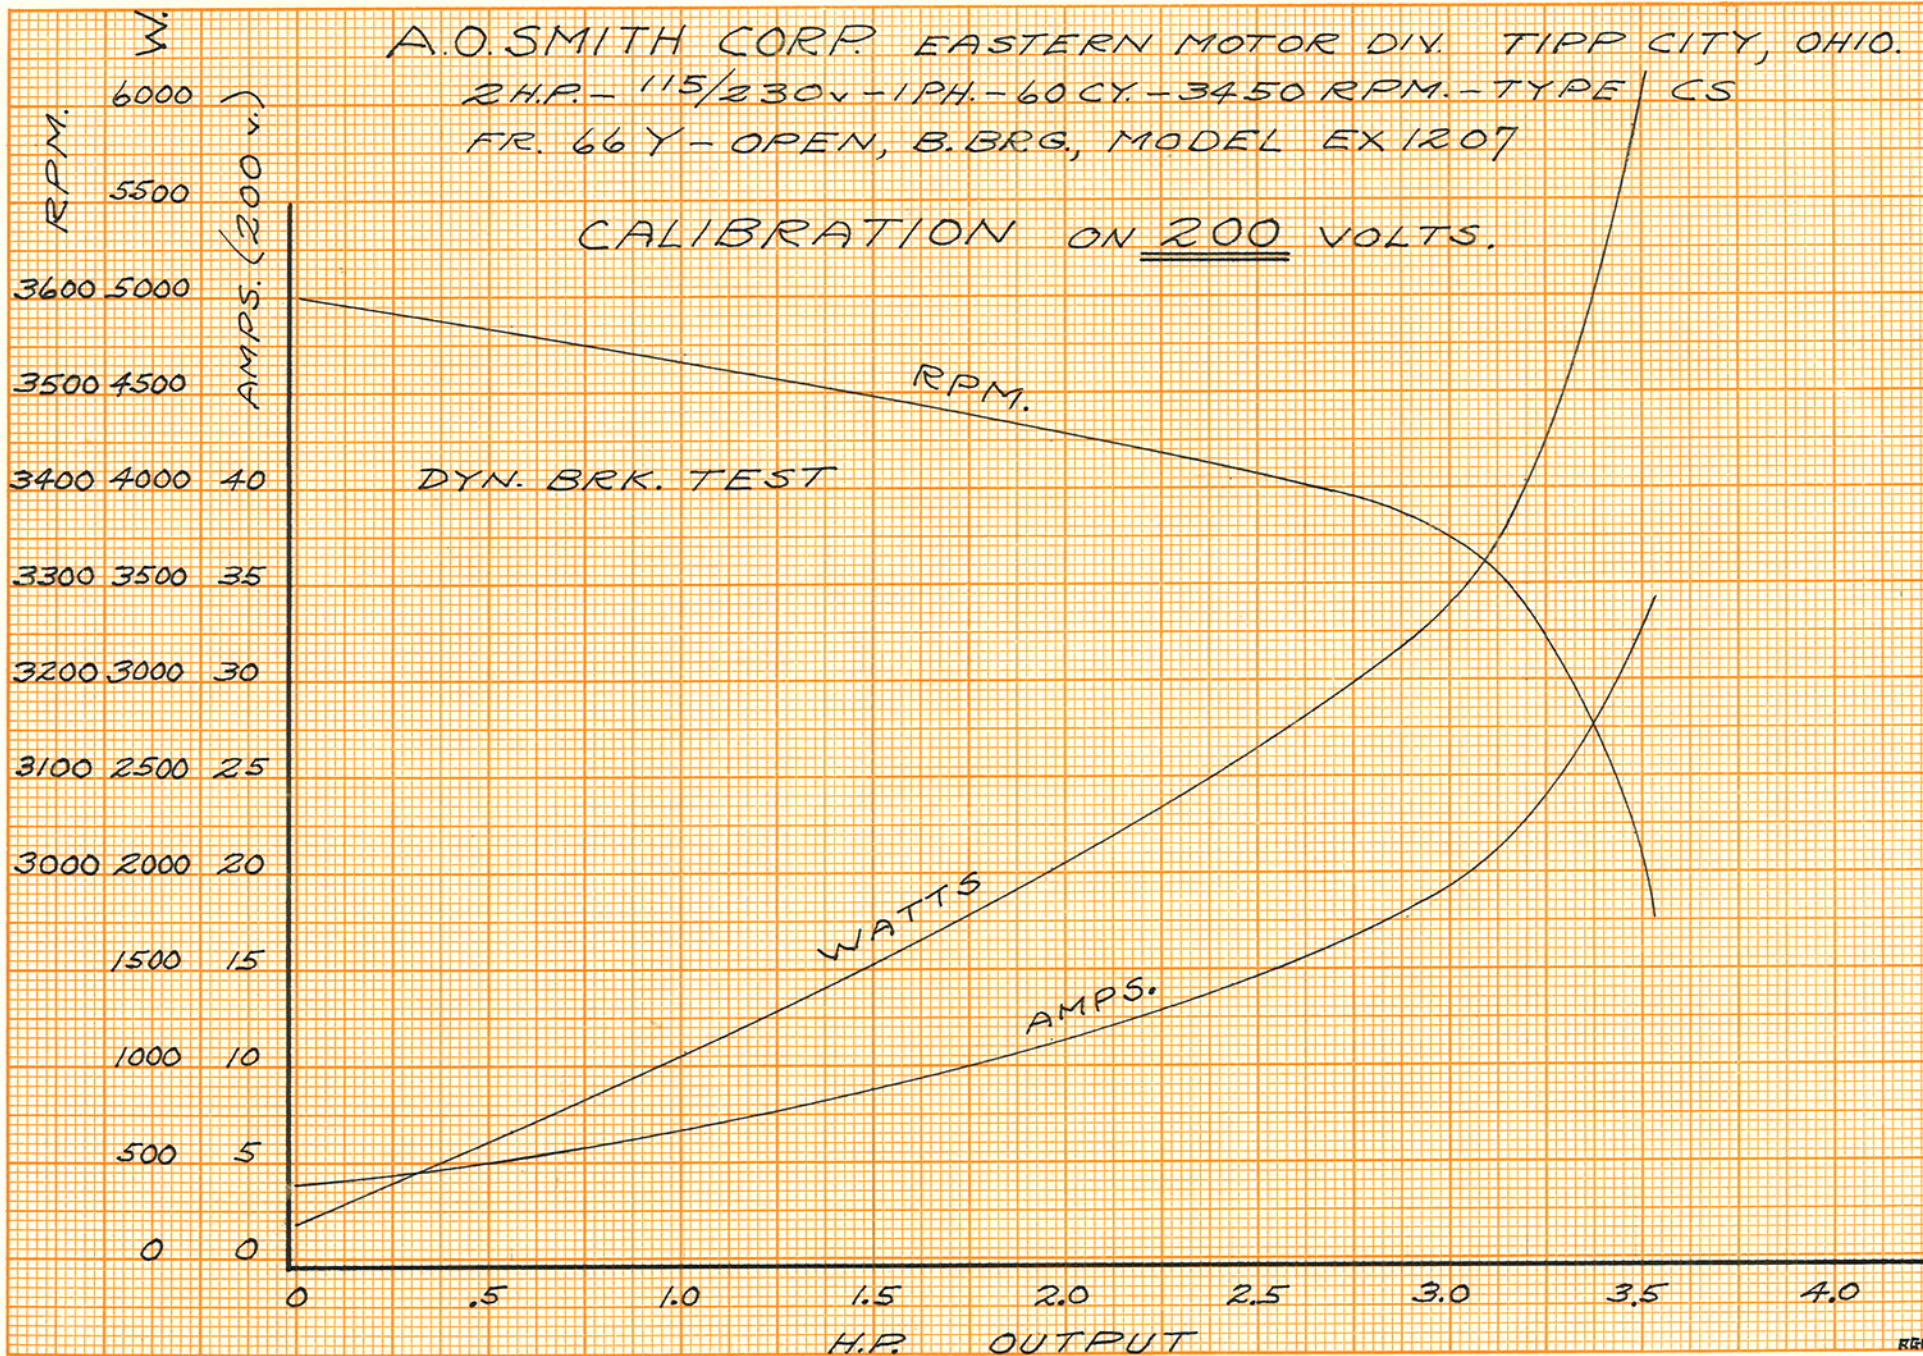

C 241

A.O. SMITH CORP. EASTERN MOTOR DIV. TIPP CITY, OHIO.
2 H.P. - 115/230V - 1 PH. - 60 CY. - 3450 RPM. - TYPE CS
FR. 66 Y - OPEN, B. BRG., MODEL EX 1207

CALIBRATION ON 200 VOLTS.

C 241