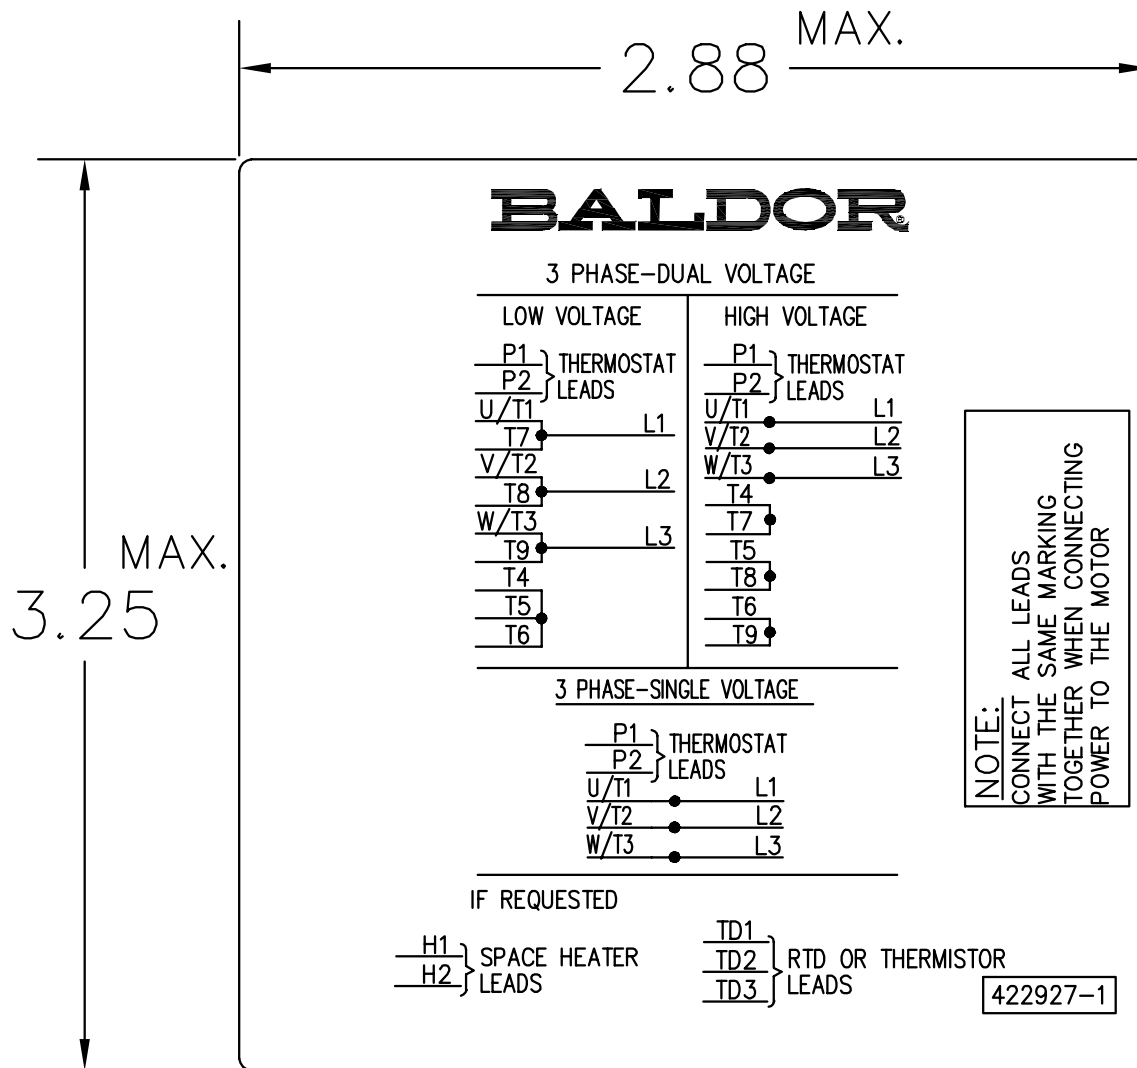

NOTE:  
 DATA TO BE SIZED  
 SO THAT IT FITS INTO  
 MATERIAL DECAL  
 DIMENSIONS. MAKE  
 LETTERS & NUMBERS  
 AS LARGE AS POSSIBLE.

MATERIAL: CERAMATIC DGF-P4  
 PERMA GRIP ADHESIVE

ALL LETTERS, NUMBERS  
 AND LINES TO BE BLACK  
 ON WHITE BACKGROUND.

REV. DESC: CHANGE BACKGROUND COLOR FROM GOLD TO WHITE		
REV. LTR: B	VERSION: 02	TDR: 00000788708
FILE: \RGG\00000\203	REVISED: 08:09:29 03/04/2013	
MTL: -	BY: RGGWT	

**BALDOR**

EXTERNAL CONNECTION LABEL