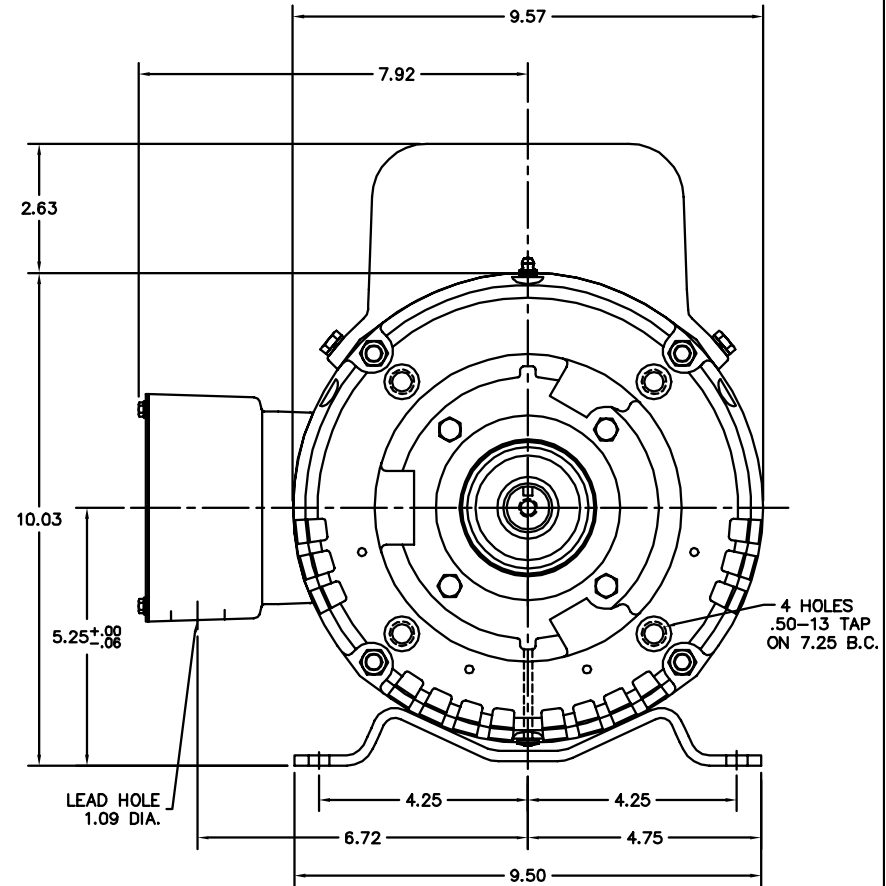

PULLEY END DETAIL

WEST COAST PUMP MOUNTING

CUSTOMER IS RESPONSIBLE FOR DETERMINING THAT BALDOR'S PRODUCT WILL PERFORM SUITABLY IN THE INTENDED APPLICATION.

REV. DESC: REPLACE ENDPLATES		
REV. LTR: K	VERSION: 01	TDR: 000001018975
FILE: \AAA\00009\680	REVISED: 04:44:22 03/16/2017	BY: USZAHAR
MTL: -		

BALDOR

HORZ 213-5TCZ OPEN 37L-LC W/SCREENS

SH 1 of 1