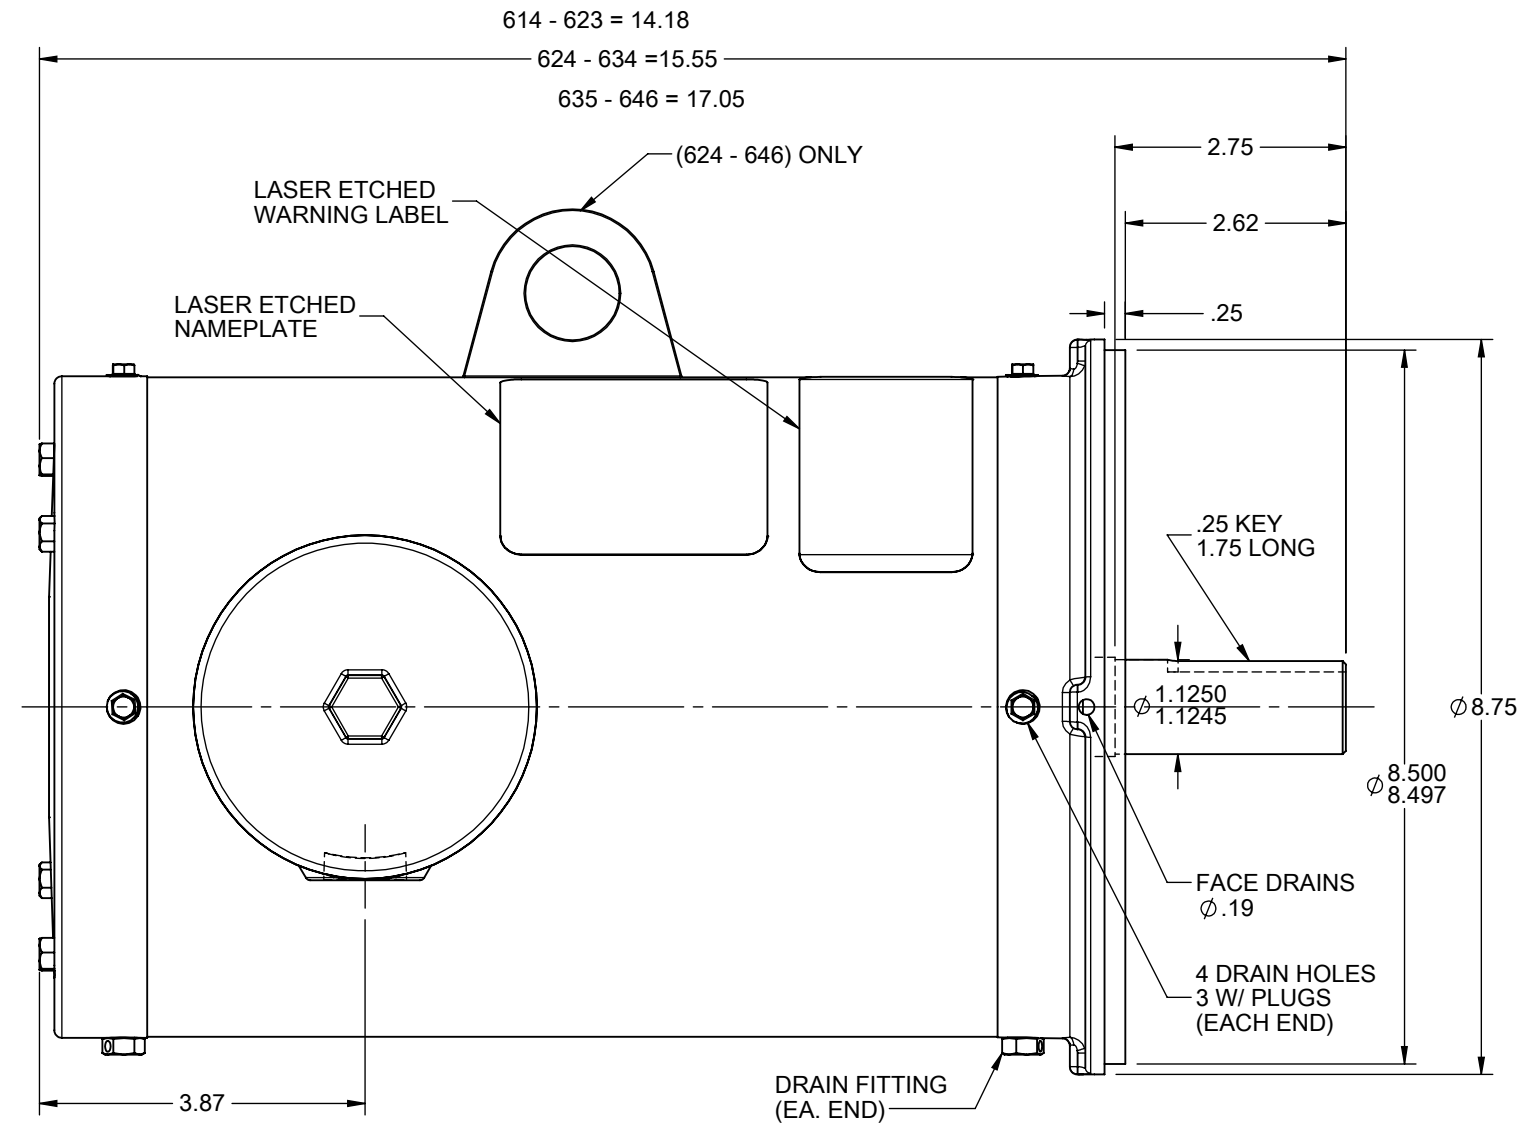

36LYR540

D

C

B

A

PULLEY END DETAIL

D

C

B

A

36LYR540

CUSTOMER IS RESPONSIBLE FOR DETERMINING THAT BALDOR'S PRODUCT WILL PERFORM SUITABLY IN THE INTENDED APPLICATION

REV. DESC: FLIP NP AND WARNING LABEL POSITIONS			
REV: A	VERSION: 01	REVISED: 02:22:08 10/17/2018	TDR: 000001088334
MODEL NO. 36LYR540			REF: -
BY: ENWINB0			B

BALDOR

VERT 182-4TC TENV M WD11/12

8 7 6 5 4 3 2 1