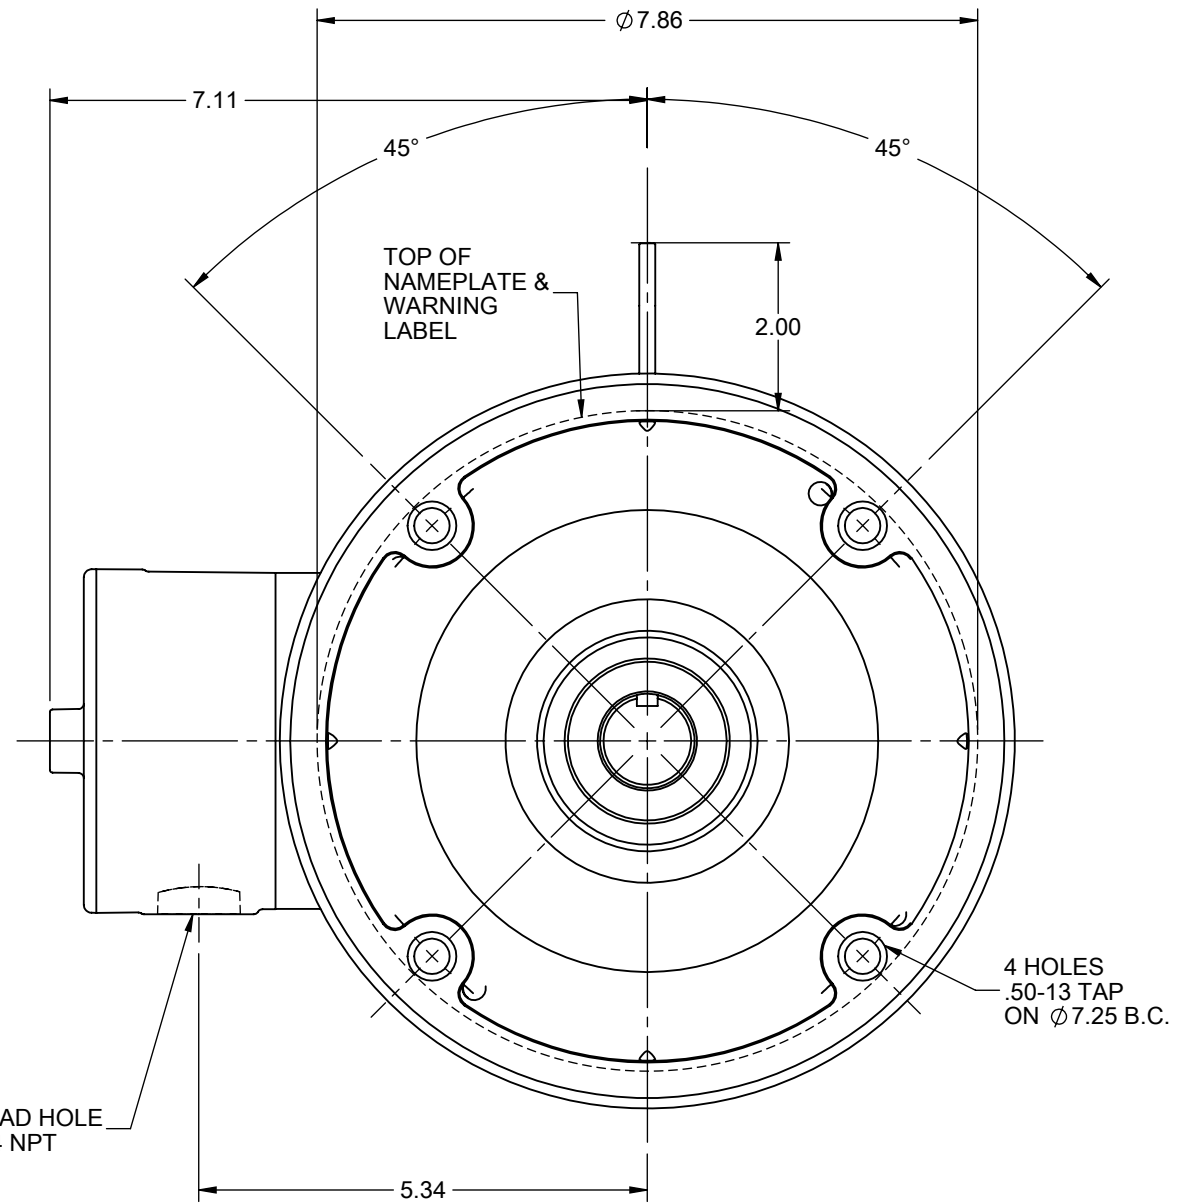

36LYR540

D

C

B

A

PULLEY END DETAIL

D

C

B

A

36LYR540

CUSTOMER IS RESPONSIBLE FOR DETERMINING THAT BALDOR'S PRODUCT WILL PERFORM SUITABLY IN THE INTENDED APPLICATION

REV. DESC: FLIP NP AND WARNING LABEL POSITIONS			
REV: A	VERSION: 01	REVISED: 02:22:08 10/17/2018	TDR: 000001088334
MODEL NO. 36LYR540			REF: -
BY: ENWINB0			B

BALDOR

VERT 182-4TC TENV M WD11/12

8 7 6 5 4 3 2 1