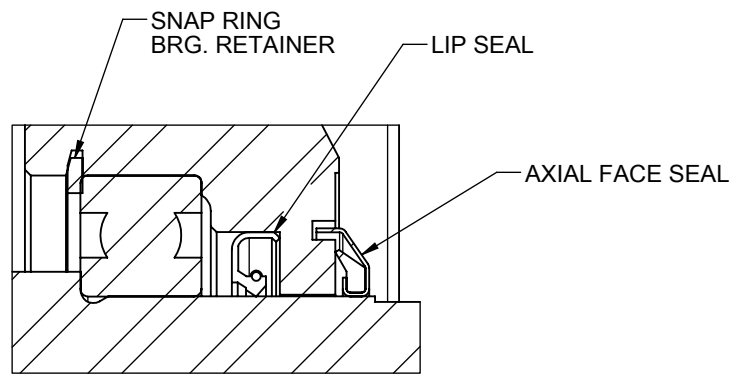

36LYR540

D

C

B

A

PULLEY END DETAIL

D

C

B

A

36LYR540

CUSTOMER IS RESPONSIBLE FOR DETERMINING THAT BALDOR'S PRODUCT WILL PERFORM SUITABLY IN THE INTENDED APPLICATION

REV. DESC: FLIP NP AND WARNING LABEL POSITIONS			
REV: A	VERSION: 01	REVISED: 02:22:08 10/17/2018	TDR: 000001088334
MODEL NO. 36LYR540			REF: -
BY: ENWINB0			B