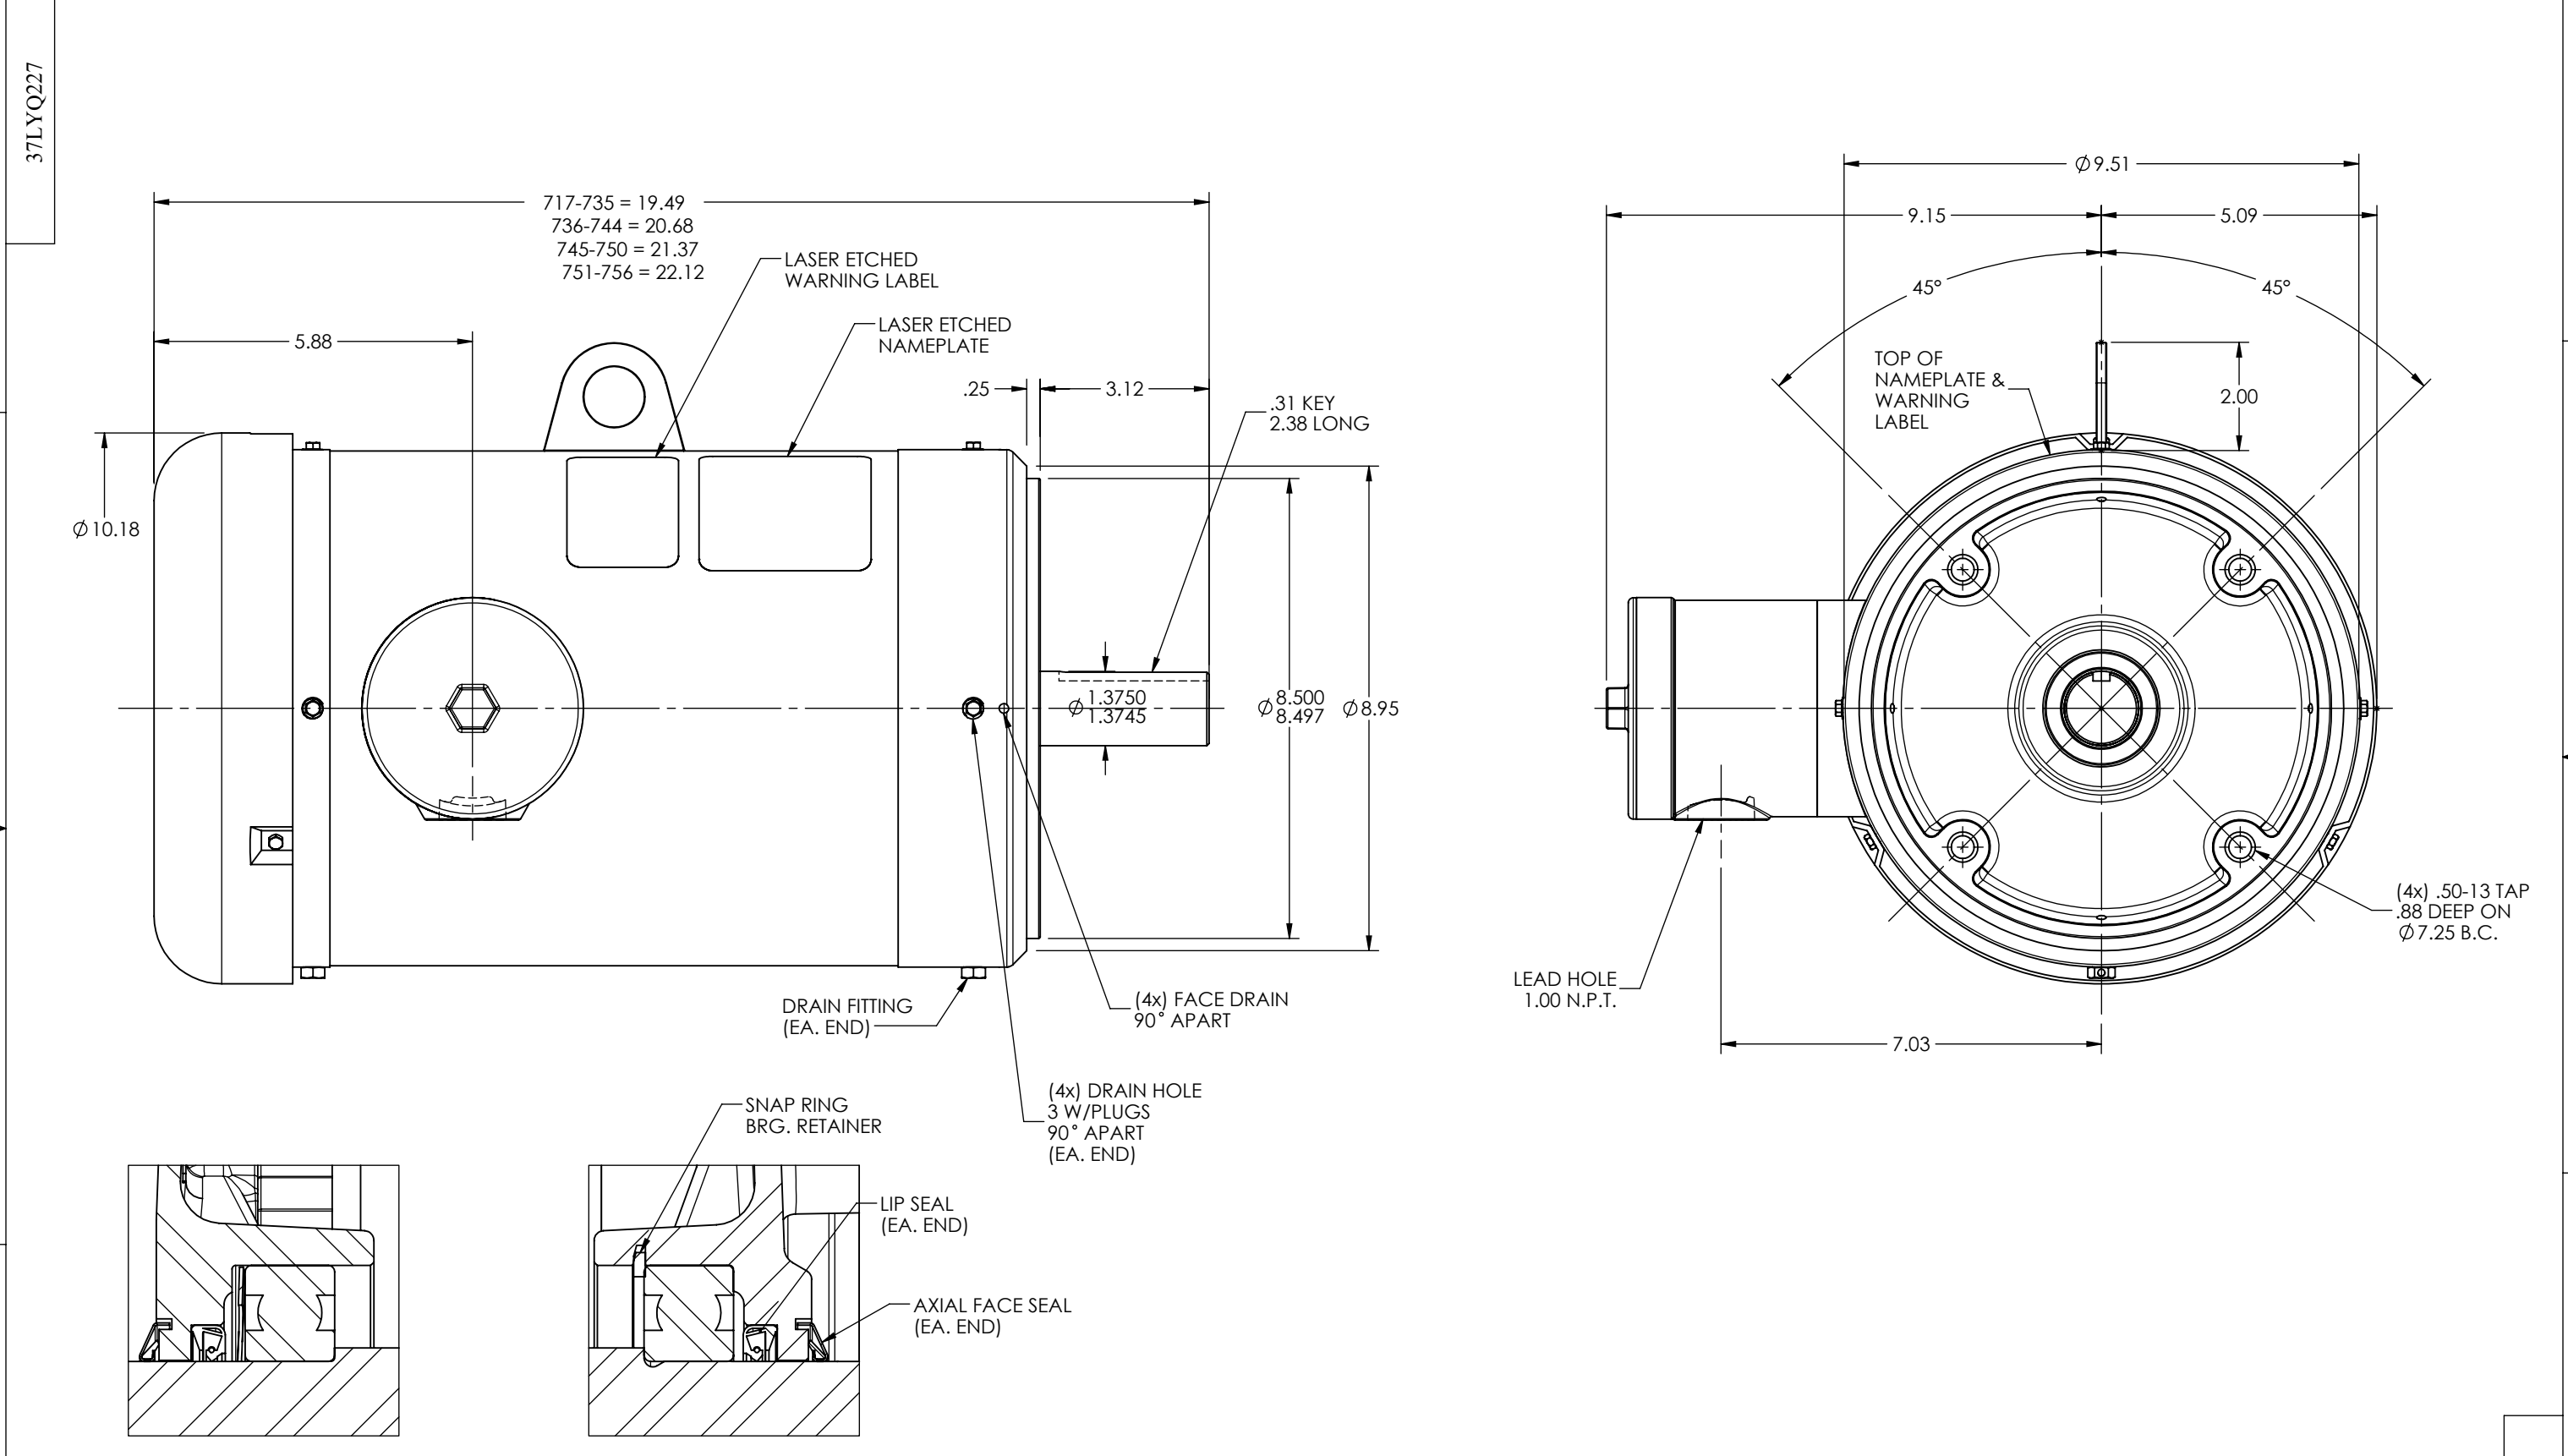

8 7 6 5 4 3 2 1

FRONT END DETAIL

PULLEY END DETAIL

REV. DESC: NEW			
REV: -	VERSION: 00	REVISED: 11:31:02 07/25/2017	TDR: 000001023871
MODEL NO. 37LYQ227			
BY: ENADAF0			B

BALDOR

STD VERT 213-5TC TEFC M WD11/12