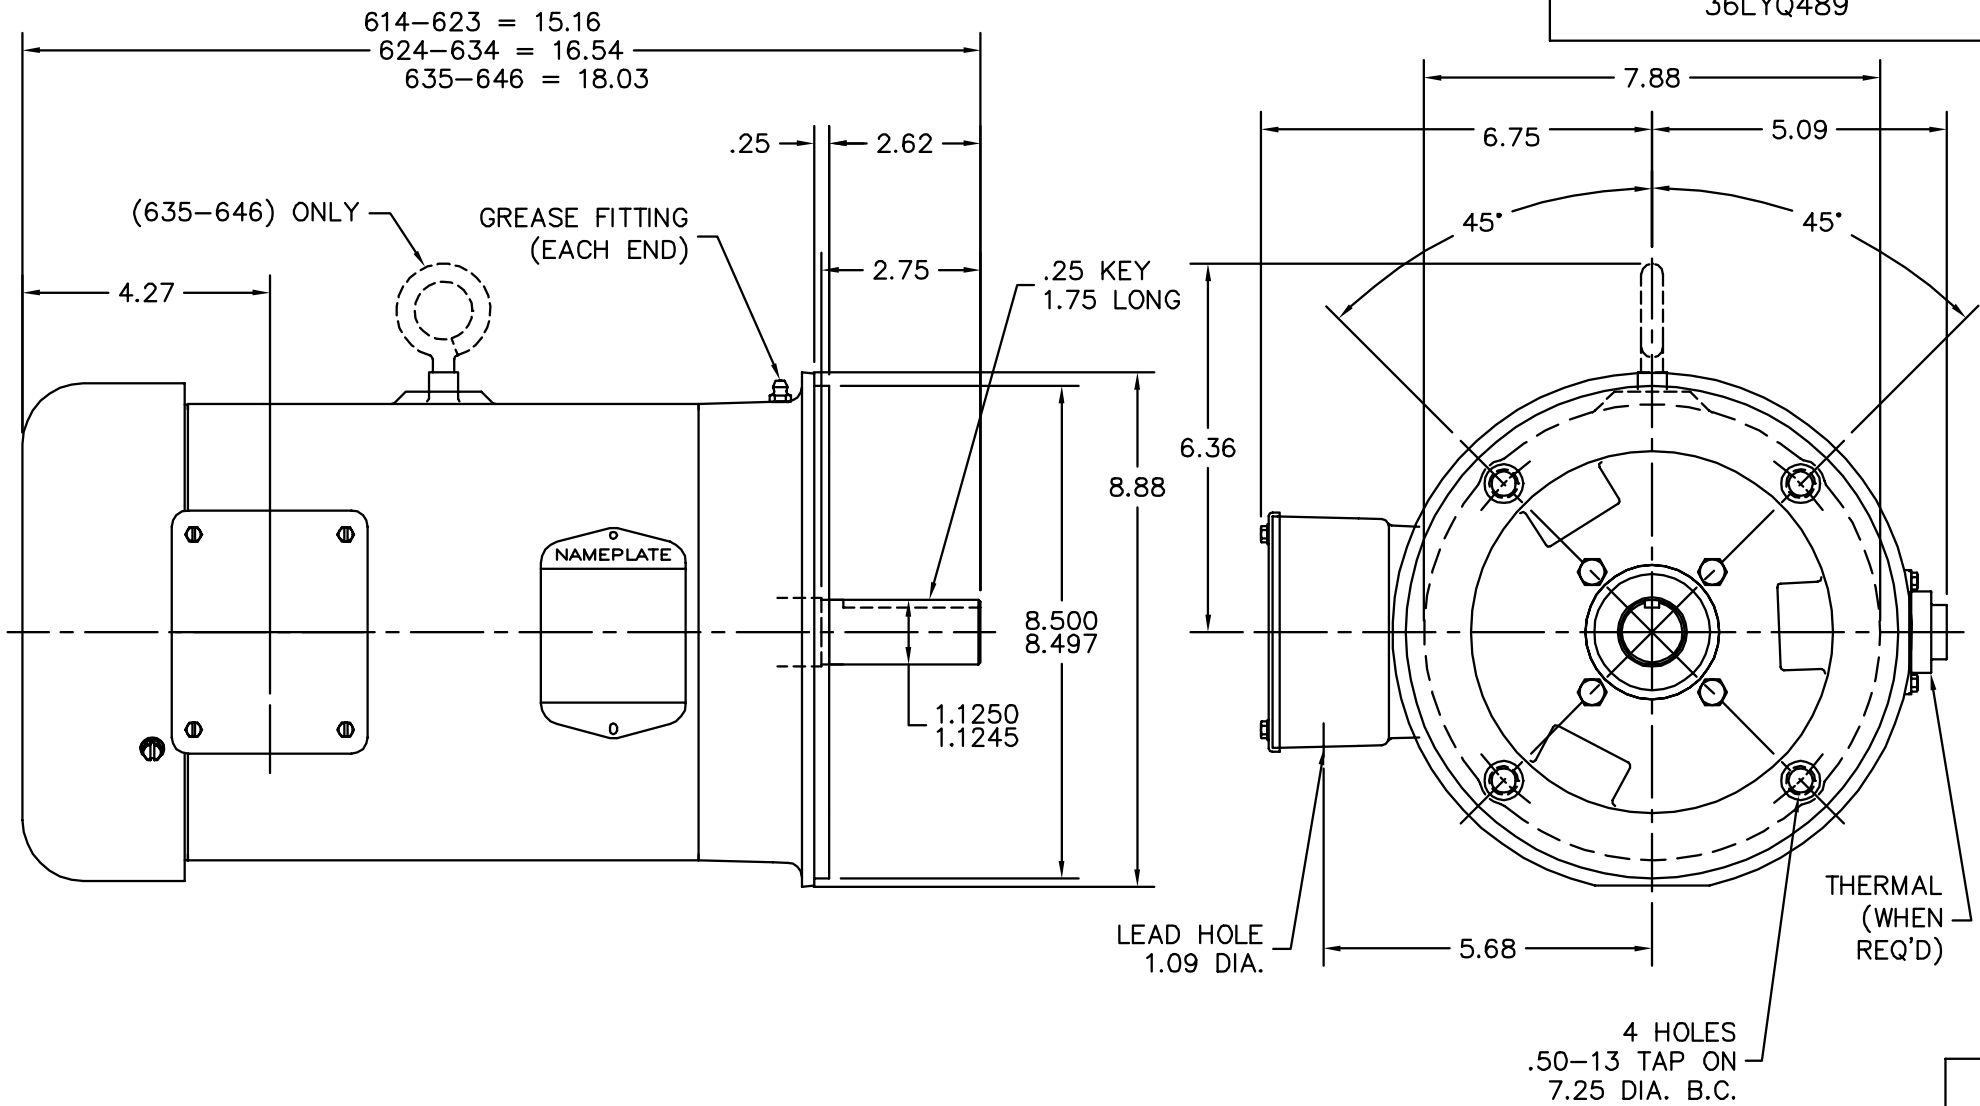

36LYQ489

CUSTOMER IS RESPONSIBLE FOR DETERMINING THAT BALDOR'S PRODUCT WILL PERFORM SUITABLY IN THE INTENDED APPLICATION.

REV. DESC: CHANGE FREP: WAS 36EP3200A32 NOW 36EP3204B01		
REV. LTR: C	VERSION: 03	TDR: 000001105724
FILE: \AAA\00217\791	REVISED: 02:45:14 04/15/2019	BY: FPJFEGO
MTL: -		

**BALDOR - RELIANCE®**

VERT 182-4TC OPEN 36M W/DRIP COVER (NO EXTERNAL FAN)

SH 1 of 1

36LYQ489