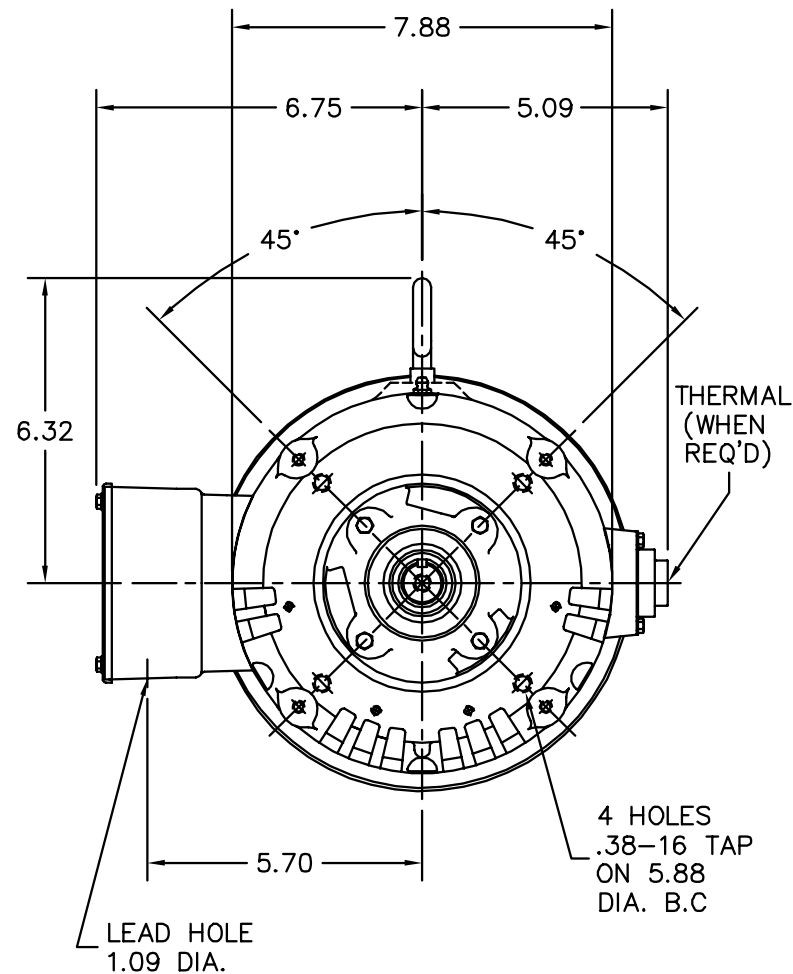

36LYQ830

CUSTOMER IS RESPONSIBLE FOR DETERMINING THAT BALDOR'S PRODUCT WILL PERFORM SUITABLY IN THE INTENDED APPLICATION.

REV. DESC: CHANGE FREP: WAS 36EP3200A32 NOW 36EP3204B01		
REV. LTR: A	VERSION: 01	TDR: 000001105724
FILE: \AAA\00228\533	REVISED: 02:48:58 04/15/2019	BY: FPJFEGO
MTL: -		

BALDOR - RELIANCE®

VERT 182-4JM 36M OPEN W/ DRIP COVER & SCREENS (NO EXT FAN)

SH 1 of 1

36LYQ830