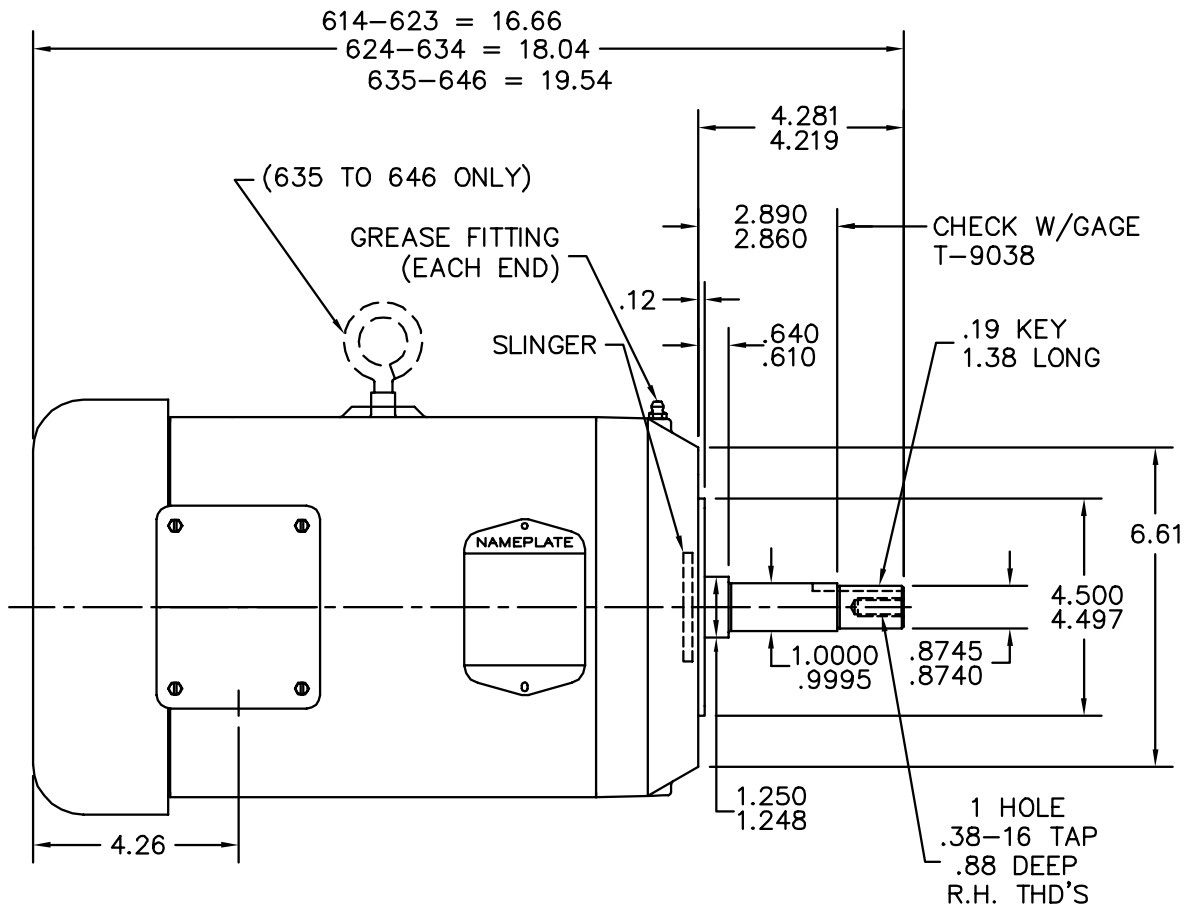

36LYQ830

CUSTOMER IS RESPONSIBLE FOR DETERMINING THAT BALDOR'S PRODUCT WILL PERFORM SUITABLY IN THE INTENDED APPLICATION.

REV. DESC: CHANGE FREP: WAS 36EP3200A32 NOW 36EP3204B01		
REV. LTR: A	VERSION: 01	TDR: 000001105724
FILE: \AAA\00228\533	REVISED: 02:48:58 04/15/2019	BY: FPJFEGO
MTL: -		

BALDOR - RELIANCE®

VERT 182-4JM 36M OPEN W/ DRIP COVER & SCREENS (NO EXT FAN)

SH 1 of 1

36LYQ830