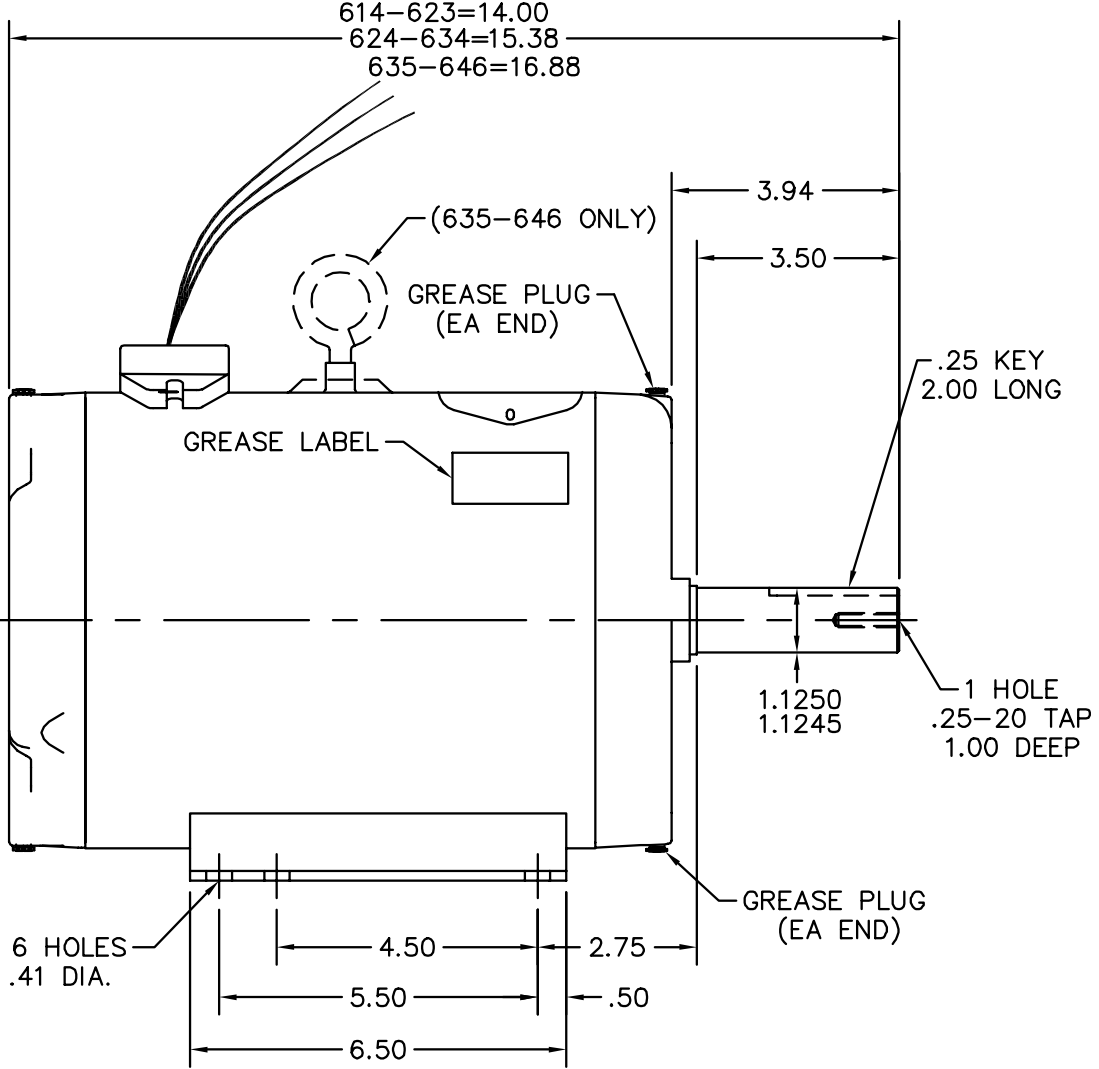

36LYF548

CUSTOMER IS RESPONSIBLE FOR DETERMINING THAT BALDOR'S PRODUCT WILL PERFORM SUITABLY IN THE INTENDED APPLICATION.

REV. DESC: CHANGE FREP: WAS 36EP3200A06 NOW 36EP3204C00		
REV. LTR: P	VERSION: 02	TDR: 000001105395
FILE: \AAA\00004\330	REVISED: 10: 40: 58 04/10/2019	BY: FGCHAH1
MTL: -	◎ ◻	

BALDOR - RELIANCE®

STD HORZ 182-4TZ OPEN 36C (UNIV CROP DRYER)

SH 1 of 1

36LYF548