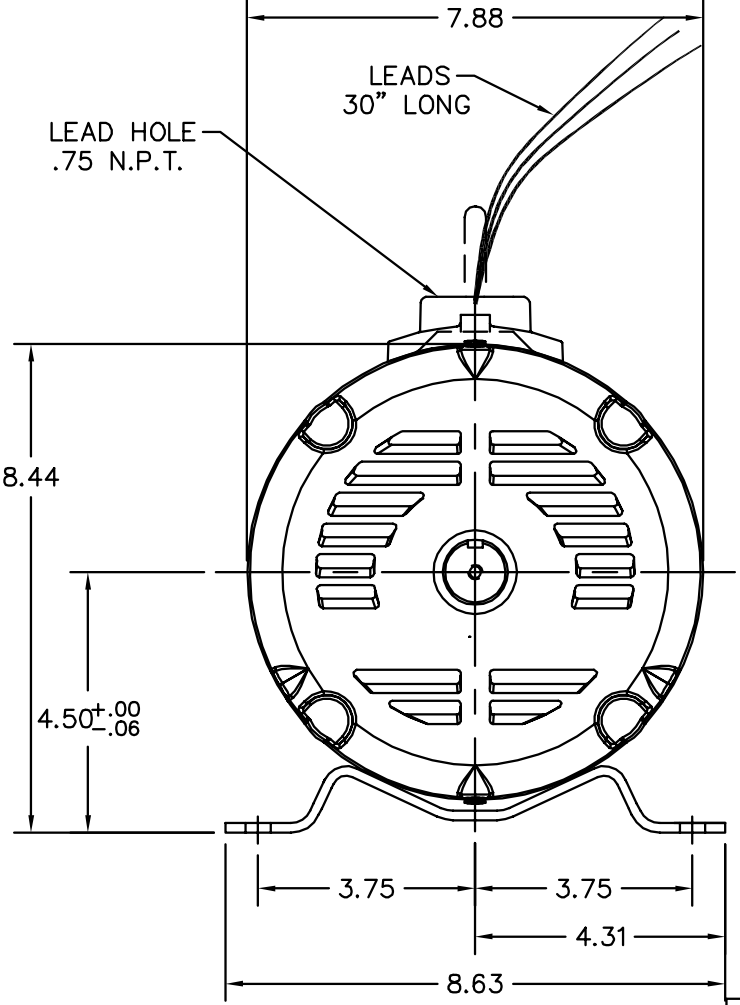

36LYF548

CUSTOMER IS RESPONSIBLE FOR DETERMINING THAT BALDOR'S PRODUCT WILL PERFORM SUITABLY IN THE INTENDED APPLICATION.

REV. DESC: CHANGE FREP: WAS 36EP3200A06 NOW 36EP3204C00		
REV. LTR: P	VERSION: 02	TDR: 000001105395
FILE: \AAA\00004\330	REVISED: 10: 40: 58 04/10/2019	BY: FGCHAH1
MTL: -	◎ ◻	

BALDOR - RELIANCE®

STD HORZ 182-4TZ OPEN 36C (UNIV CROP DRYER)

SH 1 of 1

36LYF548