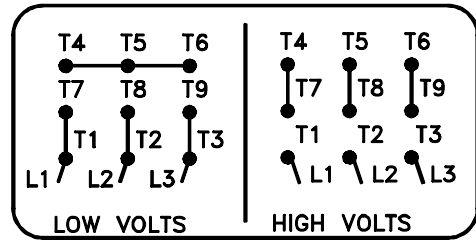

A-C MOTOR
 CONNECTION DIAGRAM
 STANDARD 9 LEAD Y CONNECTED

(N.P. 1575-A)

REV. DESC: LOADED TO BUS, C/R 335225		
REV. LTR: -	VERSION: 00	TDR: 000000538207
FILE: \MGA\00000\659	REVISED: 10:14:19 04/30/2010	
MTL: -	BY: RAGRA	

BALDOR

CONN DIAG - STANDARD 9 LEAD, Y CONNECTED

SH 1 of 1