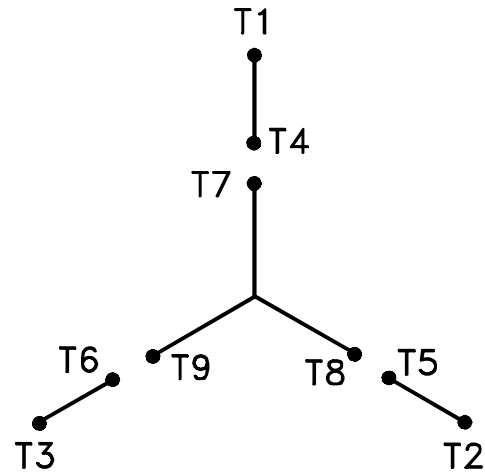

A-C MOTOR
 CONNECTION DIAGRAM
 STANDARD 9 LEAD Y CONNECTED

(N.P. 1575-A)

REV. DESC: LOADED TO BUS, C/R 335225		
REV. LTR: -	VERSION: 00	TDR: 000000538207
FILE: \MGA\00000\659	REVISED: 10:14:19 04/30/2010	
MTL: -	BY: RAGRA	

BALDOR

CONN DIAG - STANDARD 9 LEAD, Y CONNECTED

SH 1 of 1