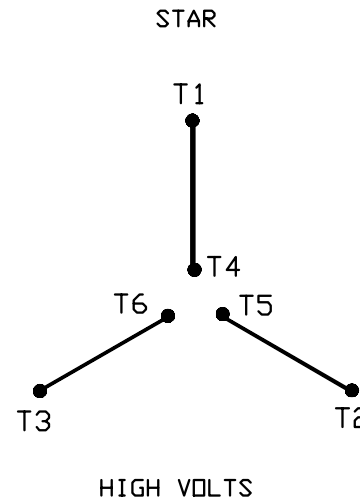

A-C MOTOR CONNECTION DIAGRAM

STANDARD 6 LEAD (DELTA/STAR CONNECTED)
DUAL VOLTAGE (LOW VOLTS/HIGH VOLTS)

(N. P. 1767-CC)

REV. DESC: FONT CHANGE FOR PDF SEARCHABLE

REV. LTR: C

VERSION: 03

TDR: 000001009406

FILE: \RSN\00017\950

REVISED: 10:55:03 12/21/2016

BY: MGHMTT

MTL: -

BALDOR

A-C MOTOR CONNECTION DIAGRAM

SH 1 of 1