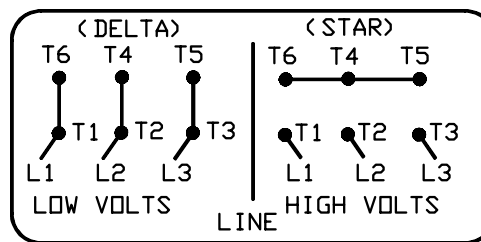

A-C MOTOR CONNECTION DIAGRAM

STANDARD 6 LEAD (DELTA/STAR CONNECTED)
DUAL VOLTAGE (LOW VOLTS/HIGH VOLTS)

(N. P. 1767-CC)

REV. DESC: FONT CHANGE FOR PDF SEARCHABLE

REV. LTR: C

VERSION: 03

TDR: 000001009406

FILE: \RSN\00017\950

REVISED: 10:55:03 12/21/2016

BY: MGHMTT

MTL: -

BALDOR

A-C MOTOR CONNECTION DIAGRAM

SH 1 of 1