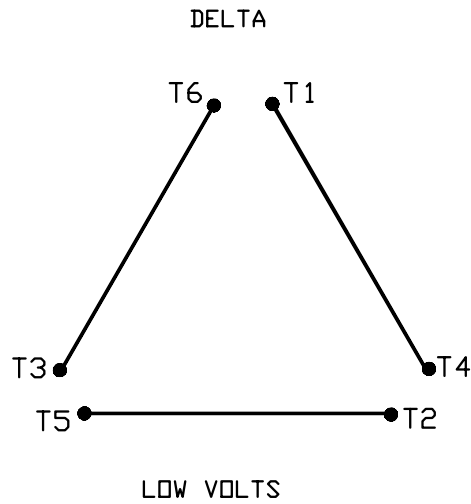

A-C MOTOR CONNECTION DIAGRAM

STANDARD 6 LEAD (DELTA/STAR CONNECTED)
DUAL VOLTAGE (LOW VOLTS/HIGH VOLTS)

(N. P. 1767-CC)

REV. DESC: FONT CHANGE FOR PDF SEARCHABLE

REV. LTR: C

VERSION: 03

TDR: 000001009406

FILE: \RSN\00017\950

REVISED: 10:55:03 12/21/2016

BY: MGHMTT

MTL: -

BALDOR

A-C MOTOR CONNECTION DIAGRAM

SH 1 of 1