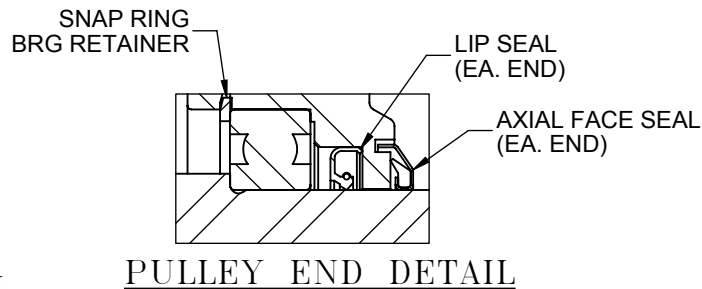

35LYE4781

CUSTOMER IS RESPONSIBLE FOR DETERMINING THAT BALDOR'S PRODUCT WILL PERFORM SUITABLY IN THE INTENDED APPLICATION

REV. DESC: NEW			
REV: -	VERSION: 00	REVISED: 01:52:41 01/15/2018	TDR: 000001030660
35LYE4781		MODEL NO. 35LYE4781	REF: -
		BY: ENMARH0	

BALDOR

STD HORZ 143-5JM TEFC 35M WD11/12

35LYE4781