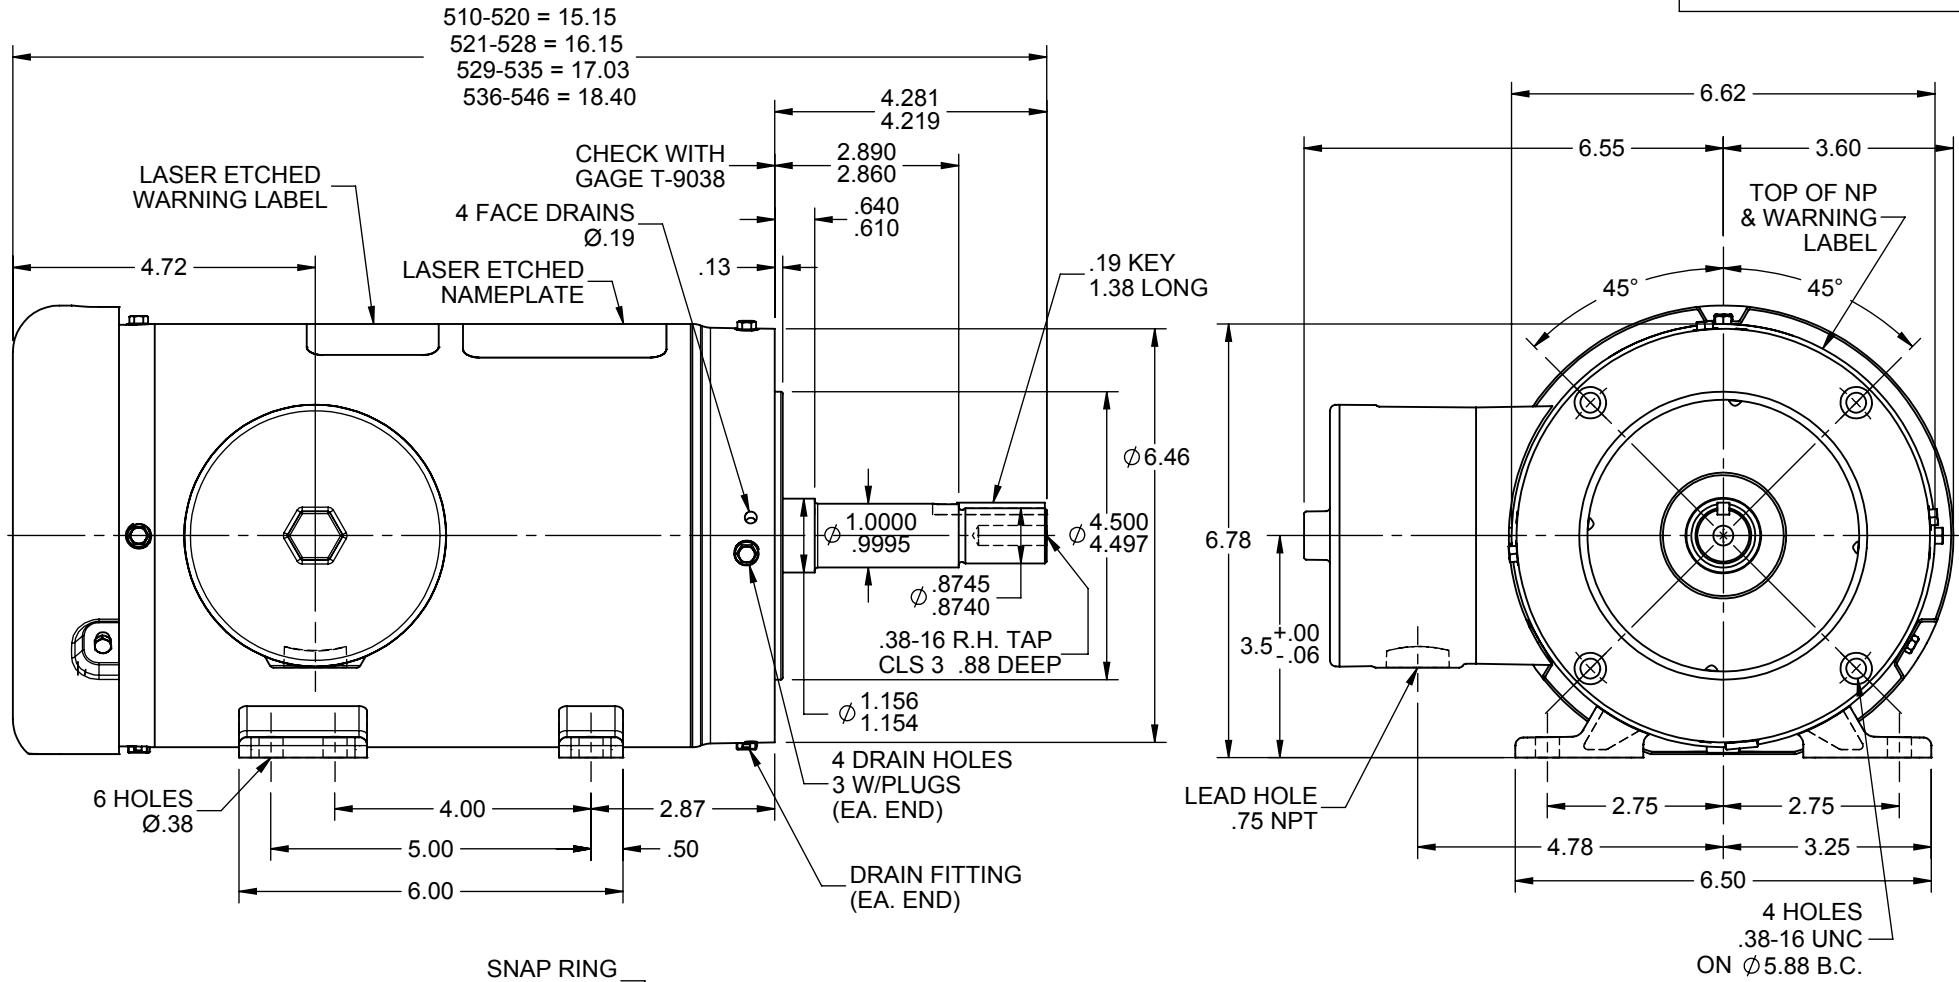

35LYE4781

CUSTOMER IS RESPONSIBLE FOR DETERMINING THAT BALDOR'S PRODUCT WILL PERFORM SUITABLY IN THE INTENDED APPLICATION

REV. DESC: NEW			
REV: -	VERSION: 00	REVISED: 01:52:41 01/15/2018	TDR: 000001030660
35LYE4781		MODEL NO. 35LYE4781	REF: -
		BY: ENMARH0	

BALDOR

STD HORZ 143-5JM TEFC 35M WD11/12

35LYE4781