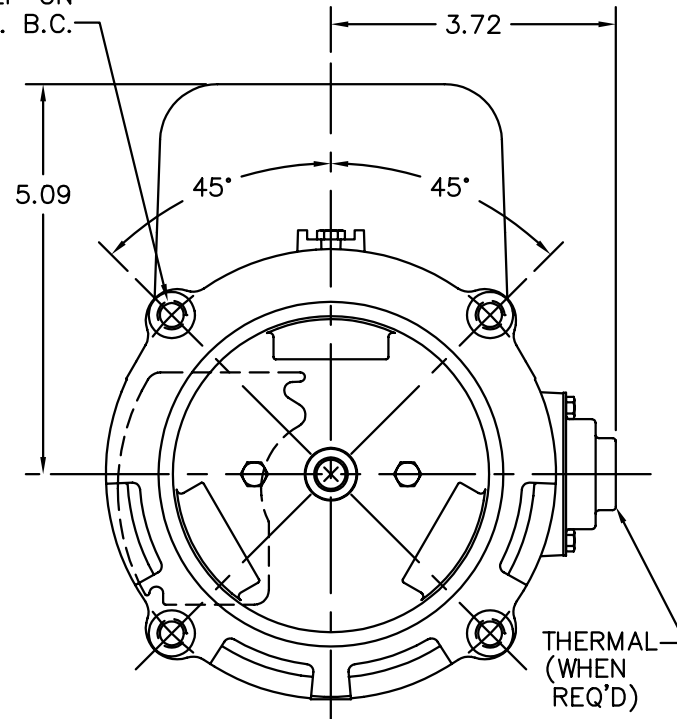

34LYF531

4 HOLES
 .38-16 TAP
 .56 DEEP ON
 5.88 DIA. B.C.

CUST. NAME		CUST. P.O.		CERTIFIED BY		MODEL		INSUL		AMB	
H.P.		MTG		TYPE		R.P.M.		VOLTS		ENCL	
PHASE		FREQ		FRAME							
REV. LTR: -						BY: WMB		REVISED: 01/05/99 11:21		TDR: 0170353	
34LYF531						FILE: AAA00061300		MDL: -		MTL: -	
BALDOR ELECTRIC Co.											
STD VERT 34LC NEMA 56J OPEN W/TERM PANEL & DRIP COVER											