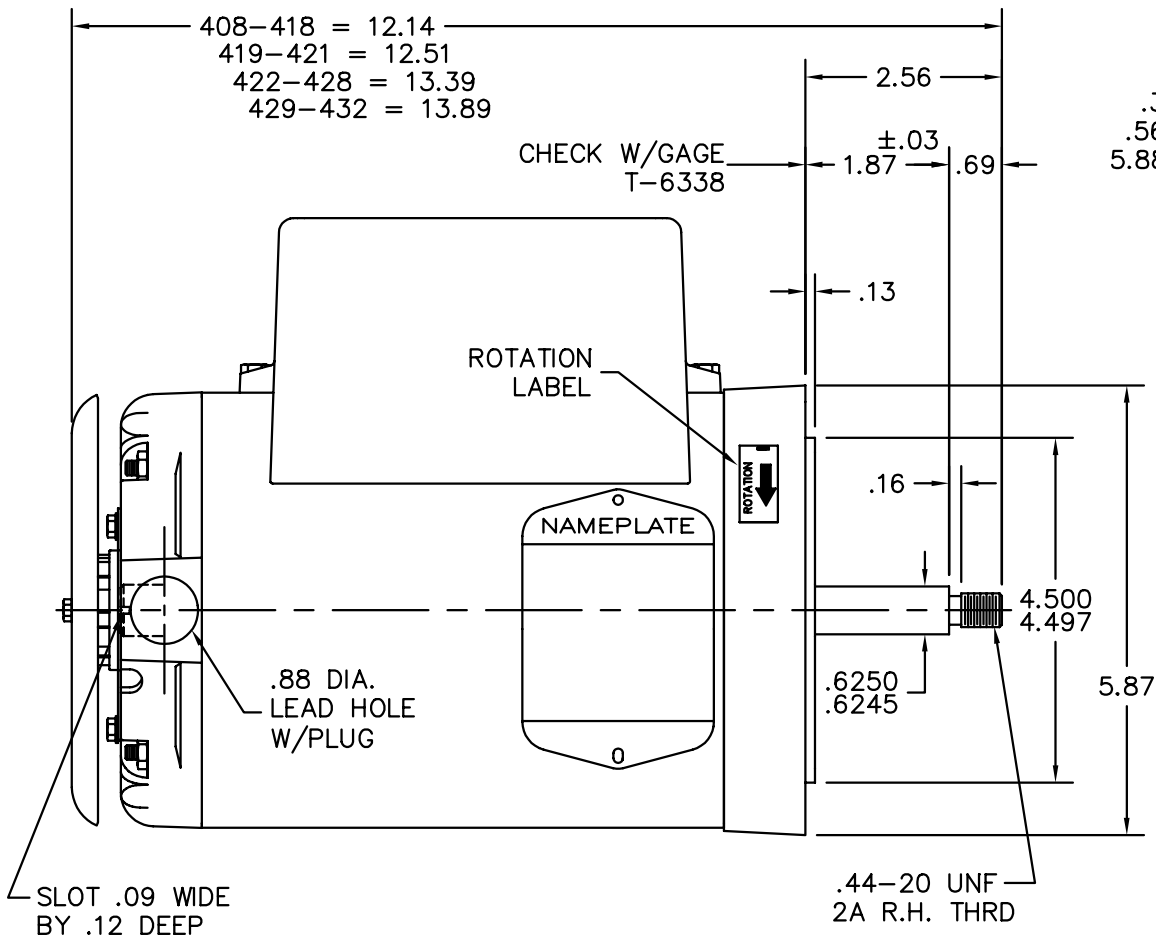

34LYF531

4 HOLES
 .38-16 TAP
 .56 DEEP ON
 5.88 DIA. B.C.

CUST. NAME		CUST. P.O.		CERTIFIED BY		MODEL		INSUL		AMB	
H.P.		MTG		TYPE		R.P.M.		VOLTS		ENCL	
PHASE		FREQ		FRAME							
REV. LTR: -						BY: WMB		REVISED: 01/05/99 11:21		TDR: 0170353	
34LYF531						FILE: AAA00061300		MDL: -		MTL: -	
BALDOR ELECTRIC Co.											
STD VERT 34LC NEMA 56J OPEN W/TERM PANEL & DRIP COVER											

34LYF531