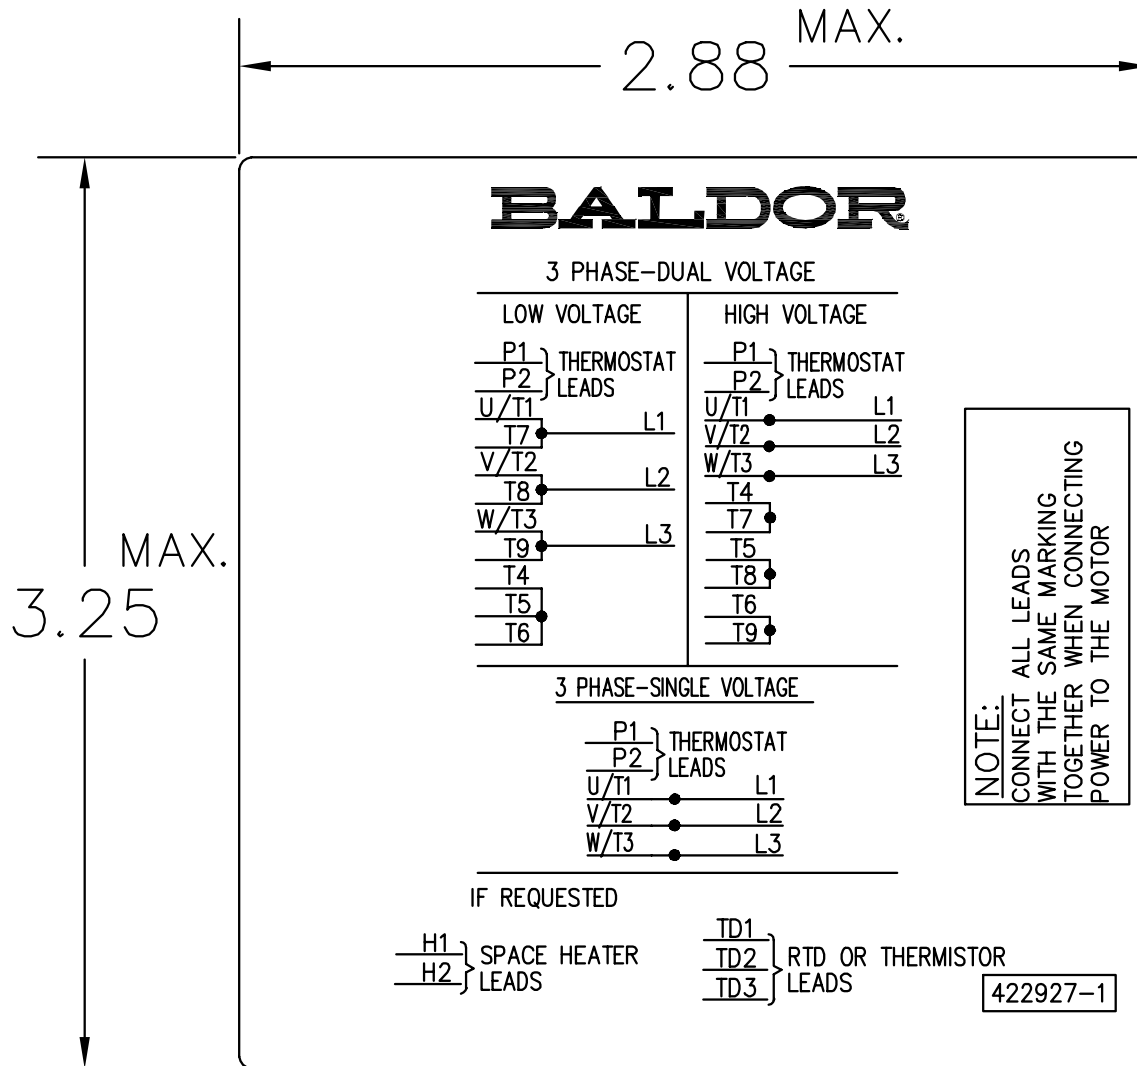

NOTE:
 DATA TO BE SIZED
 SO THAT IT FITS INTO
 MATERIAL DECAL
 DIMENSIONS. MAKE
 LETTERS & NUMBERS
 AS LARGE AS POSSIBLE.

MATERIAL: CERAMATIC DGF-P4
 PERMA GRIP ADHESIVE

ALL LETTERS, NUMBERS AND LINES TO BE BLACK ON WHITE BACKGROUND.

REV. DESC: CHANGE BACKGROUND COLOR FROM GOLD TO WHITE		
REV. LTR: B	VERSION: 02	TDR: 00000788708
FILE: \RGG\00000\203	REVISED: 08:09:29 03/04/2013	
MTL: -	BY: RGGWT	

BALDOR

EXTERNAL CONNECTION LABEL

SH 1 of 1