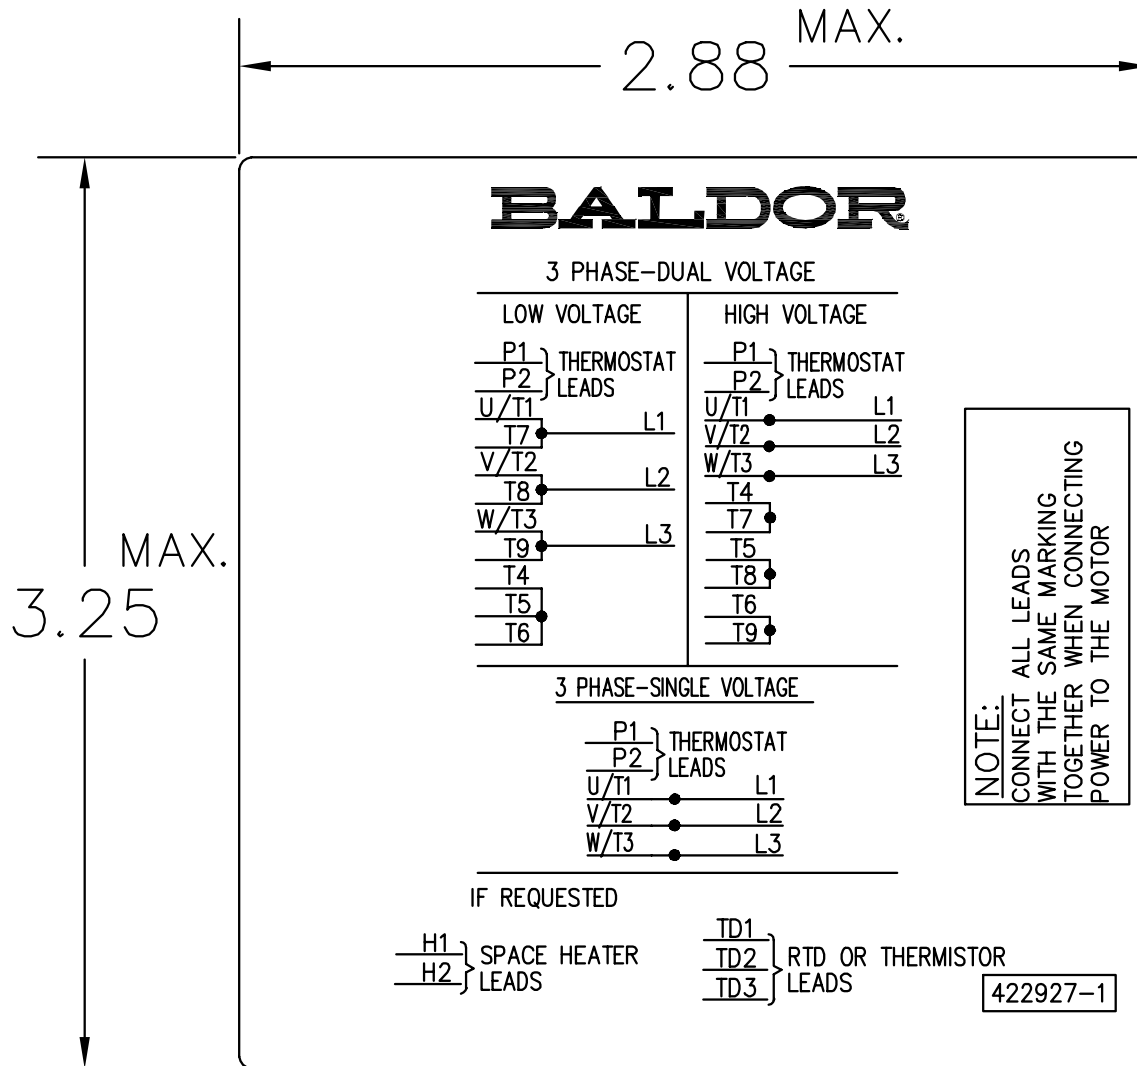

NOTE:
 DATA TO BE SIZED
 SO THAT IT FITS INTO
 MATERIAL DECAL
 DIMENSIONS. MAKE
 LETTERS & NUMBERS
 AS LARGE AS POSSIBLE.

MATERIAL: CERAMATIC DGF-P4
 PERMA GRIP ADHESIVE

ALL LETTERS, NUMBERS
 AND LINES TO BE BLACK
 ON WHITE BACKGROUND.

REV. DESC: CHANGE BACKGROUND COLOR FROM GOLD TO WHITE		
REV. LTR: B	VERSION: 02	TDR: 00000788708
FILE: \RGG\00000\203	REVISED: 08:09:29 03/04/2013	
MTL: -	BY: RGGWT	

BALDOR

EXTERNAL CONNECTION LABEL

SH 1 of 1