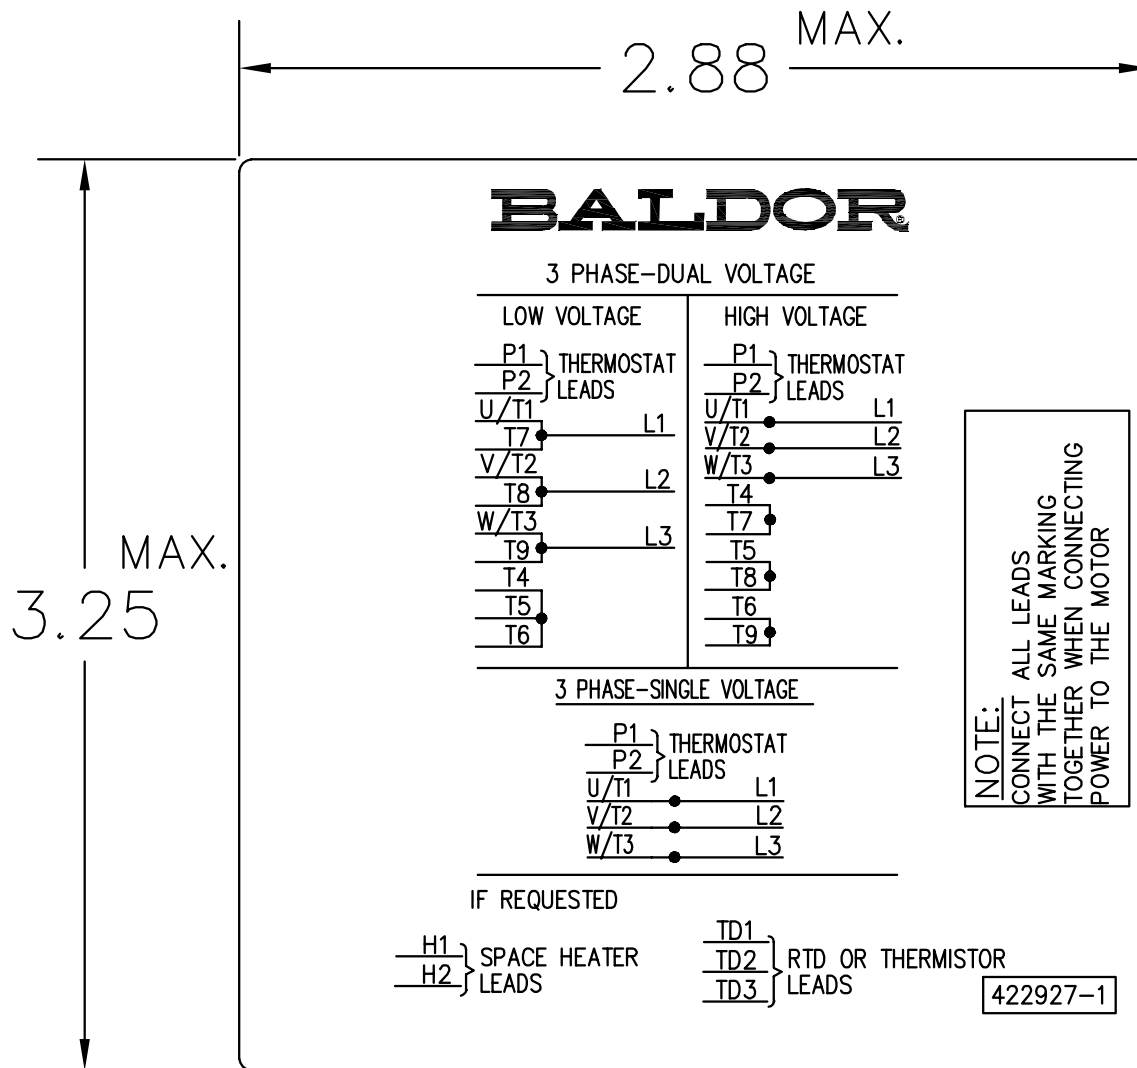

NOTE:
 DATA TO BE SIZED
 SO THAT IT FITS INTO
 MATERIAL DECAL
 DIMENSIONS. MAKE
 LETTERS & NUMBERS
 AS LARGE AS POSSIBLE.

MATERIAL: CERAMATIC DGF-P4
 PERMA GRIP ADHESIVE

ALL LETTERS, NUMBERS
 AND LINES TO BE BLACK
 ON WHITE BACKGROUND.

REV. DESC: CHANGE BACKGROUND COLOR FROM GOLD TO WHITE		
REV. LTR: B	VERSION: 02	TDR: 00000788708
FILE: \RGG\00000\203	REVISED: 08:09:29 03/04/2013	
MTL: -	BY: RGGWT	

BALDOR

EXTERNAL CONNECTION LABEL

SH 1 of 1