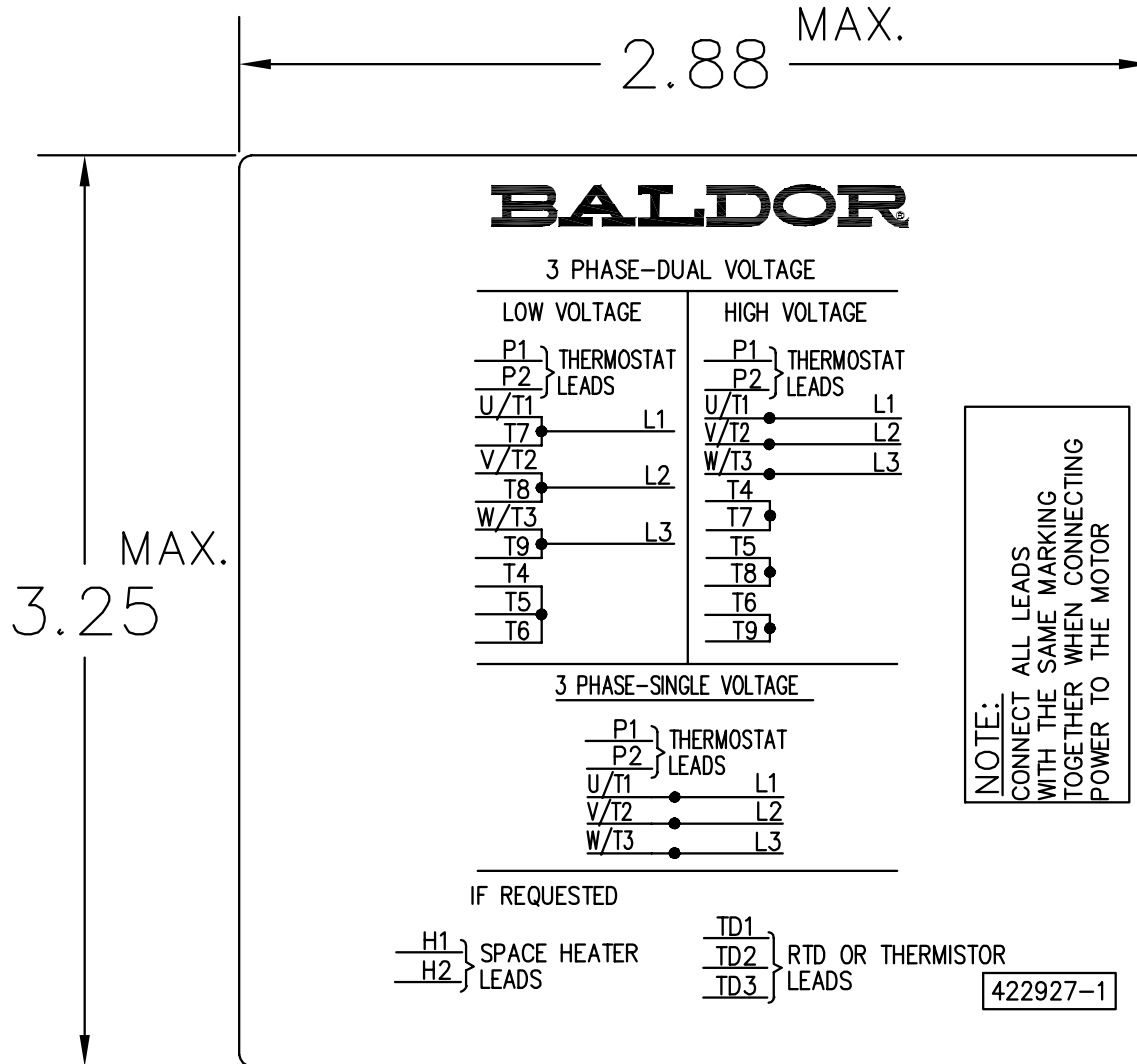

NOTE:
 DATA TO BE SIZED
 SO THAT IT FITS INTO
 MATERIAL DECAL
 DIMENSIONS. MAKE
 LETTERS & NUMBERS
 AS LARGE AS POSSIBLE.

MATERIAL: CERAMATIC DGF-P4
 PERMA GRIP ADHESIVE

ALL LETTERS, NUMBERS
 AND LINES TO BE BLACK
 ON WHITE BACKGROUND.

REV. DESC: CHANGE BACKGROUND COLOR FROM GOLD TO WHITE		
REV. LTR: B	VERSION: 02	TDR: 00000788708
FILE: \RGG\00000\203	REVISED: 08:09:29 03/04/2013	
MTL: -	BY: RGGWT	

BALDOR

EXTERNAL CONNECTION LABEL

SH 1 of 1