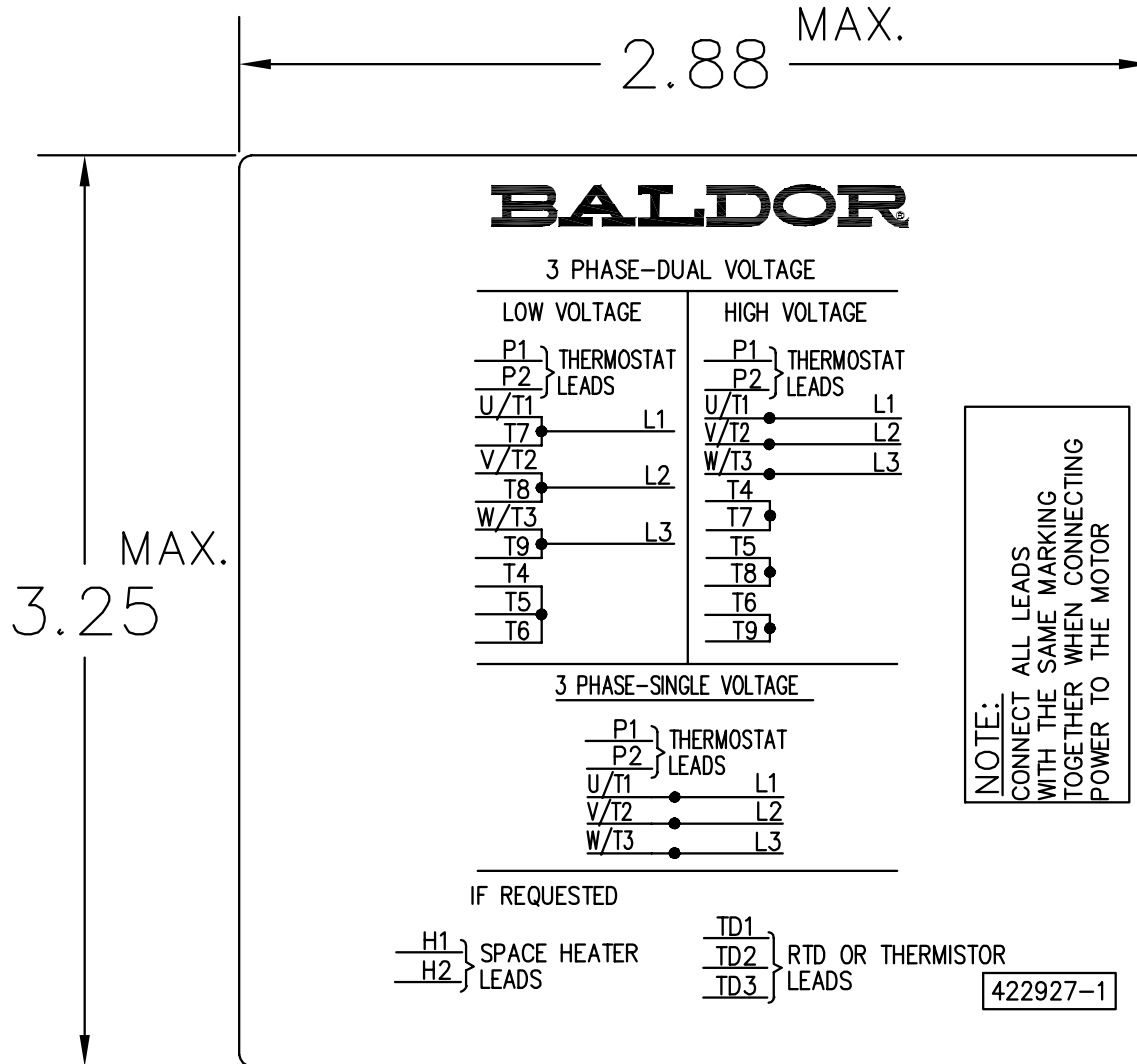

NOTE:  
 DATA TO BE SIZED  
 SO THAT IT FITS INTO  
 MATERIAL DECAL  
 DIMENSIONS. MAKE  
 LETTERS & NUMBERS  
 AS LARGE AS POSSIBLE.

MATERIAL: CERAMATIC DGF-P4  
 PERMA GRIP ADHESIVE  
ALL LETTERS, NUMBERS  
 AND LINES TO BE BLACK  
 ON WHITE BACKGROUND.

REV. DESC: CHANGE BACKGROUND COLOR FROM GOLD TO WHITE		
REV. LTR: B	VERSION: 02	TDR: 00000788708
FILE: \RGG\00000\203	REVISED: 08:09:29 03/04/2013	
MTL: -	BY: RGGWT	

**BALDOR**

EXTERNAL CONNECTION LABEL