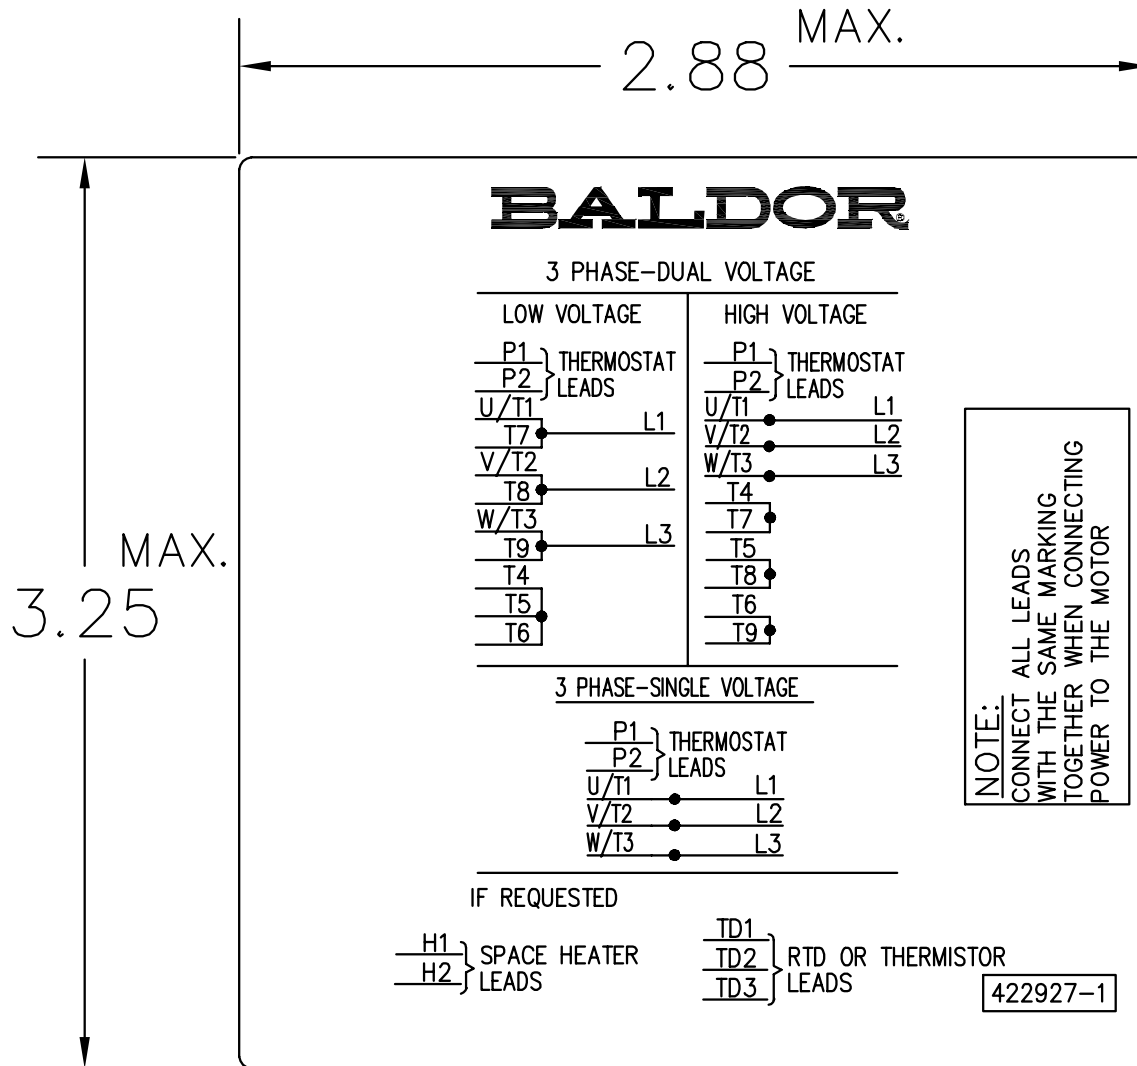

NOTE:  
 DATA TO BE SIZED  
 SO THAT IT FITS INTO  
 MATERIAL DECAL  
 DIMENSIONS. MAKE  
 LETTERS & NUMBERS  
 AS LARGE AS POSSIBLE.

MATERIAL: CERAMATIC DGF-P4  
 PERMA GRIP ADHESIVE

ALL LETTERS, NUMBERS  
 AND LINES TO BE BLACK  
 ON WHITE BACKGROUND.

REV. DESC: CHANGE BACKGROUND COLOR FROM GOLD TO WHITE		
REV. LTR: B	VERSION: 02	TDR: 00000788708
FILE: \RGG\00000\203	REVISED: 08:09:29 03/04/2013	
MTL: -	BY: RGGWT	

**BALDOR**

EXTERNAL CONNECTION LABEL