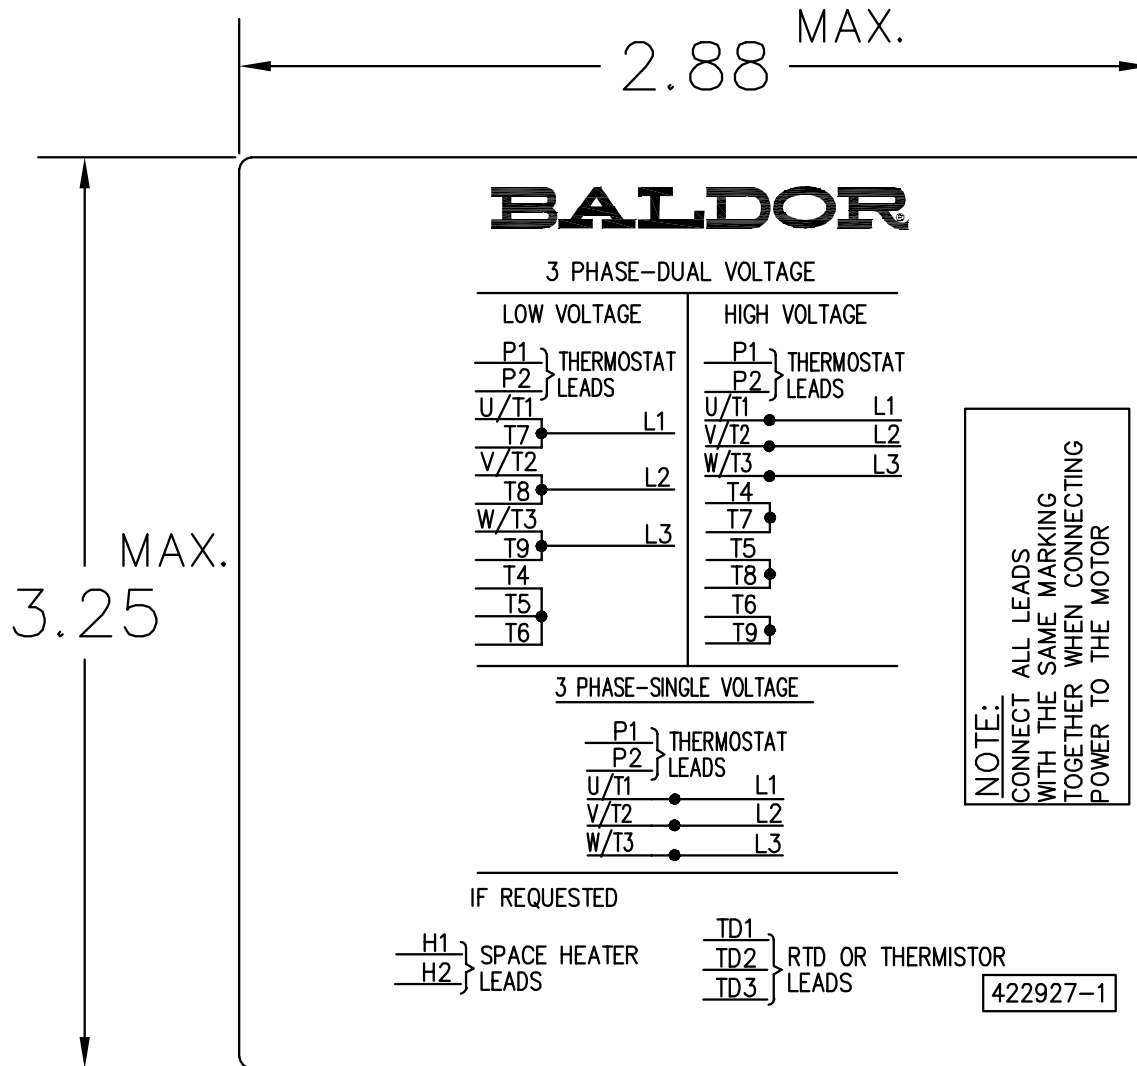

NOTE:
 DATA TO BE SIZED
 SO THAT IT FITS INTO
 MATERIAL DECAL
 DIMENSIONS. MAKE
 LETTERS & NUMBERS
 AS LARGE AS POSSIBLE.

MATERIAL: CERAMATIC DGF-P4
 PERMA GRIP ADHESIVE
ALL LETTERS, NUMBERS
 AND LINES TO BE BLACK
 ON WHITE BACKGROUND.

REV. DESC: CHANGE BACKGROUND COLOR FROM GOLD TO WHITE		
REV. LTR: B	VERSION: 02	TDR: 00000788708
FILE: \RGG\00000\203	REVISED: 08:09:29 03/04/2013	
MTL: -	BY: RGGWT	

BALDOR

EXTERNAL CONNECTION LABEL

SH 1 of 1