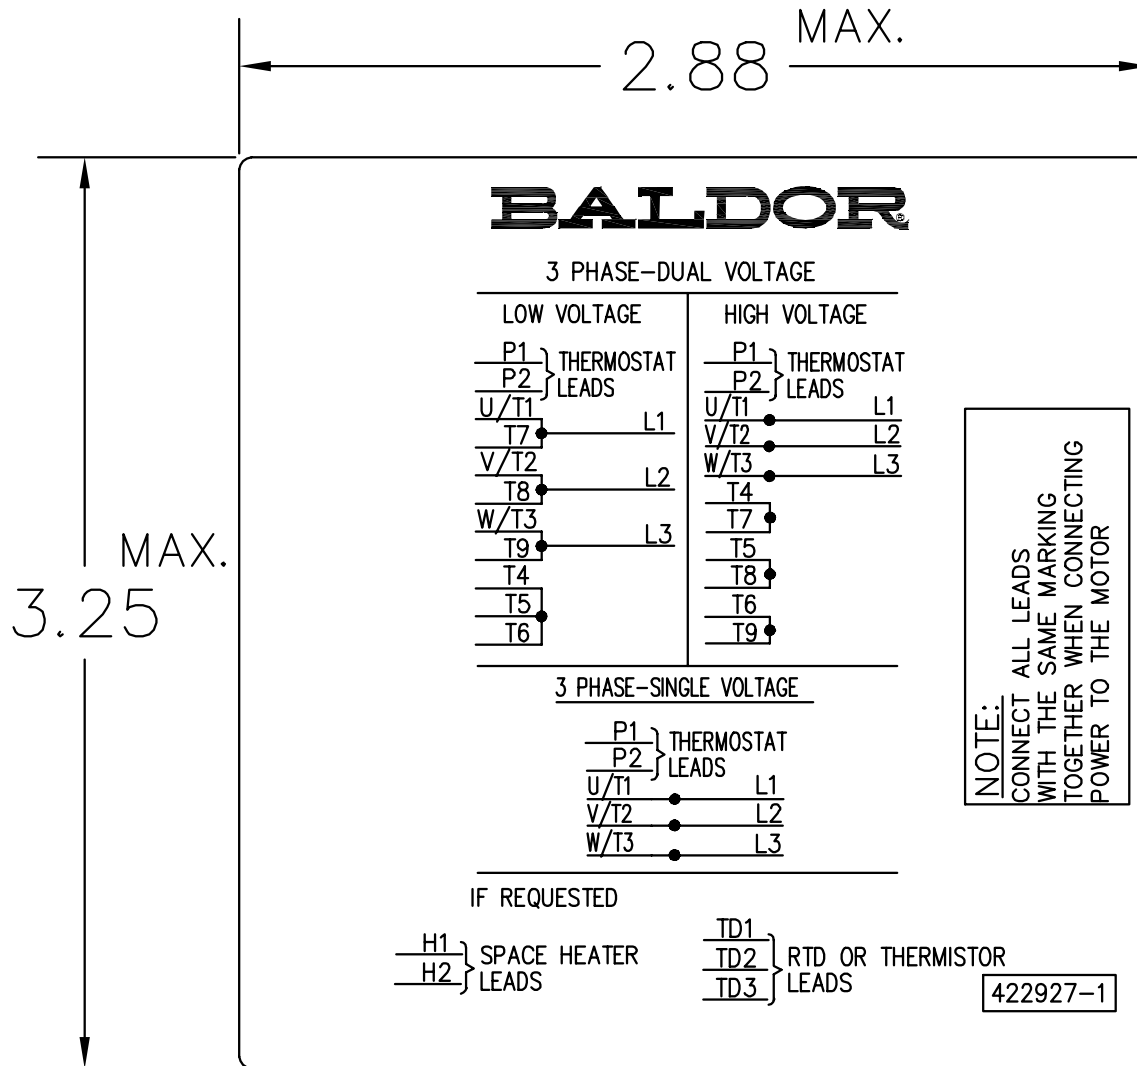

NOTE:
 DATA TO BE SIZED
 SO THAT IT FITS INTO
 MATERIAL DECAL
 DIMENSIONS. MAKE
 LETTERS & NUMBERS
 AS LARGE AS POSSIBLE.

MATERIAL: CERAMATIC DGF-P4
 PERMA GRIP ADHESIVE

ALL LETTERS, NUMBERS
 AND LINES TO BE BLACK
 ON WHITE BACKGROUND.

REV. DESC: CHANGE BACKGROUND COLOR FROM GOLD TO WHITE		
REV. LTR: B	VERSION: 02	TDR: 00000788708
FILE: \RGG\00000\203	REVISED: 08: 09: 29 03/04/2013	
MTL: -	BY: RGGWT	

BALDOR

EXTERNAL CONNECTION LABEL

SH 1 of 1