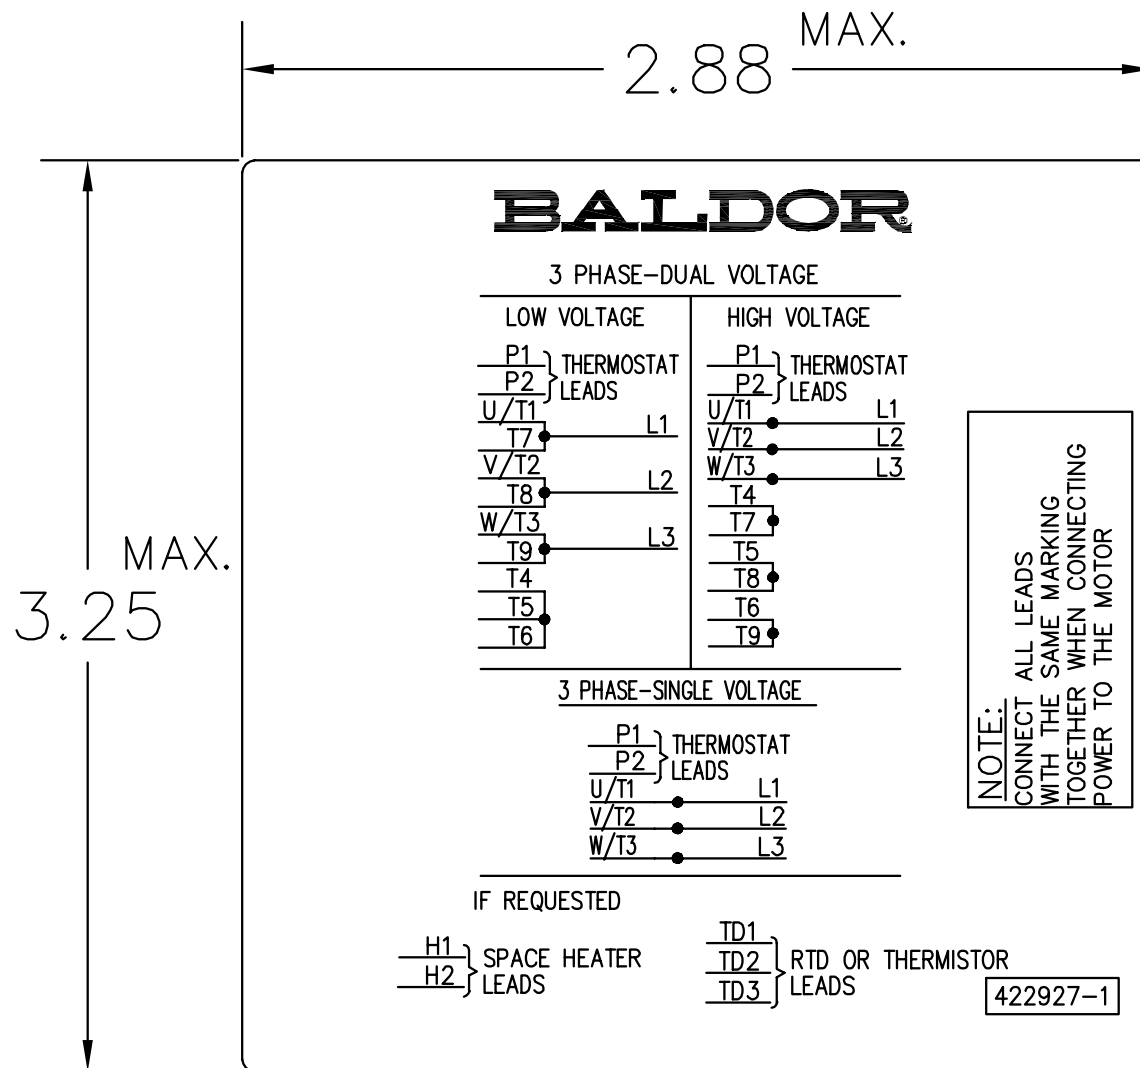

NOTE:  
 DATA TO BE SIZED  
 SO THAT IT FITS INTO  
 MATERIAL DECAL  
 DIMENSIONS. MAKE  
 LETTERS & NUMBERS  
 AS LARGE AS POSSIBLE.

MATERIAL: CERAMATIC DGF-P4  
 PERMA GRIP ADHESIVE

ALL LETTERS, NUMBERS  
 AND LINES TO BE BLACK  
 ON WHITE BACKGROUND.

REV. DESC: CHANGE BACKGROUND COLOR FROM GOLD TO WHITE		
REV. LTR: B	VERSION: 02	TDR: 00000788708
FILE: \RGG\00000\203	REVISED: 08:09:29 03/04/2013	
MTL: -	BY: RGGWT	

**BALDOR**

EXTERNAL CONNECTION LABEL