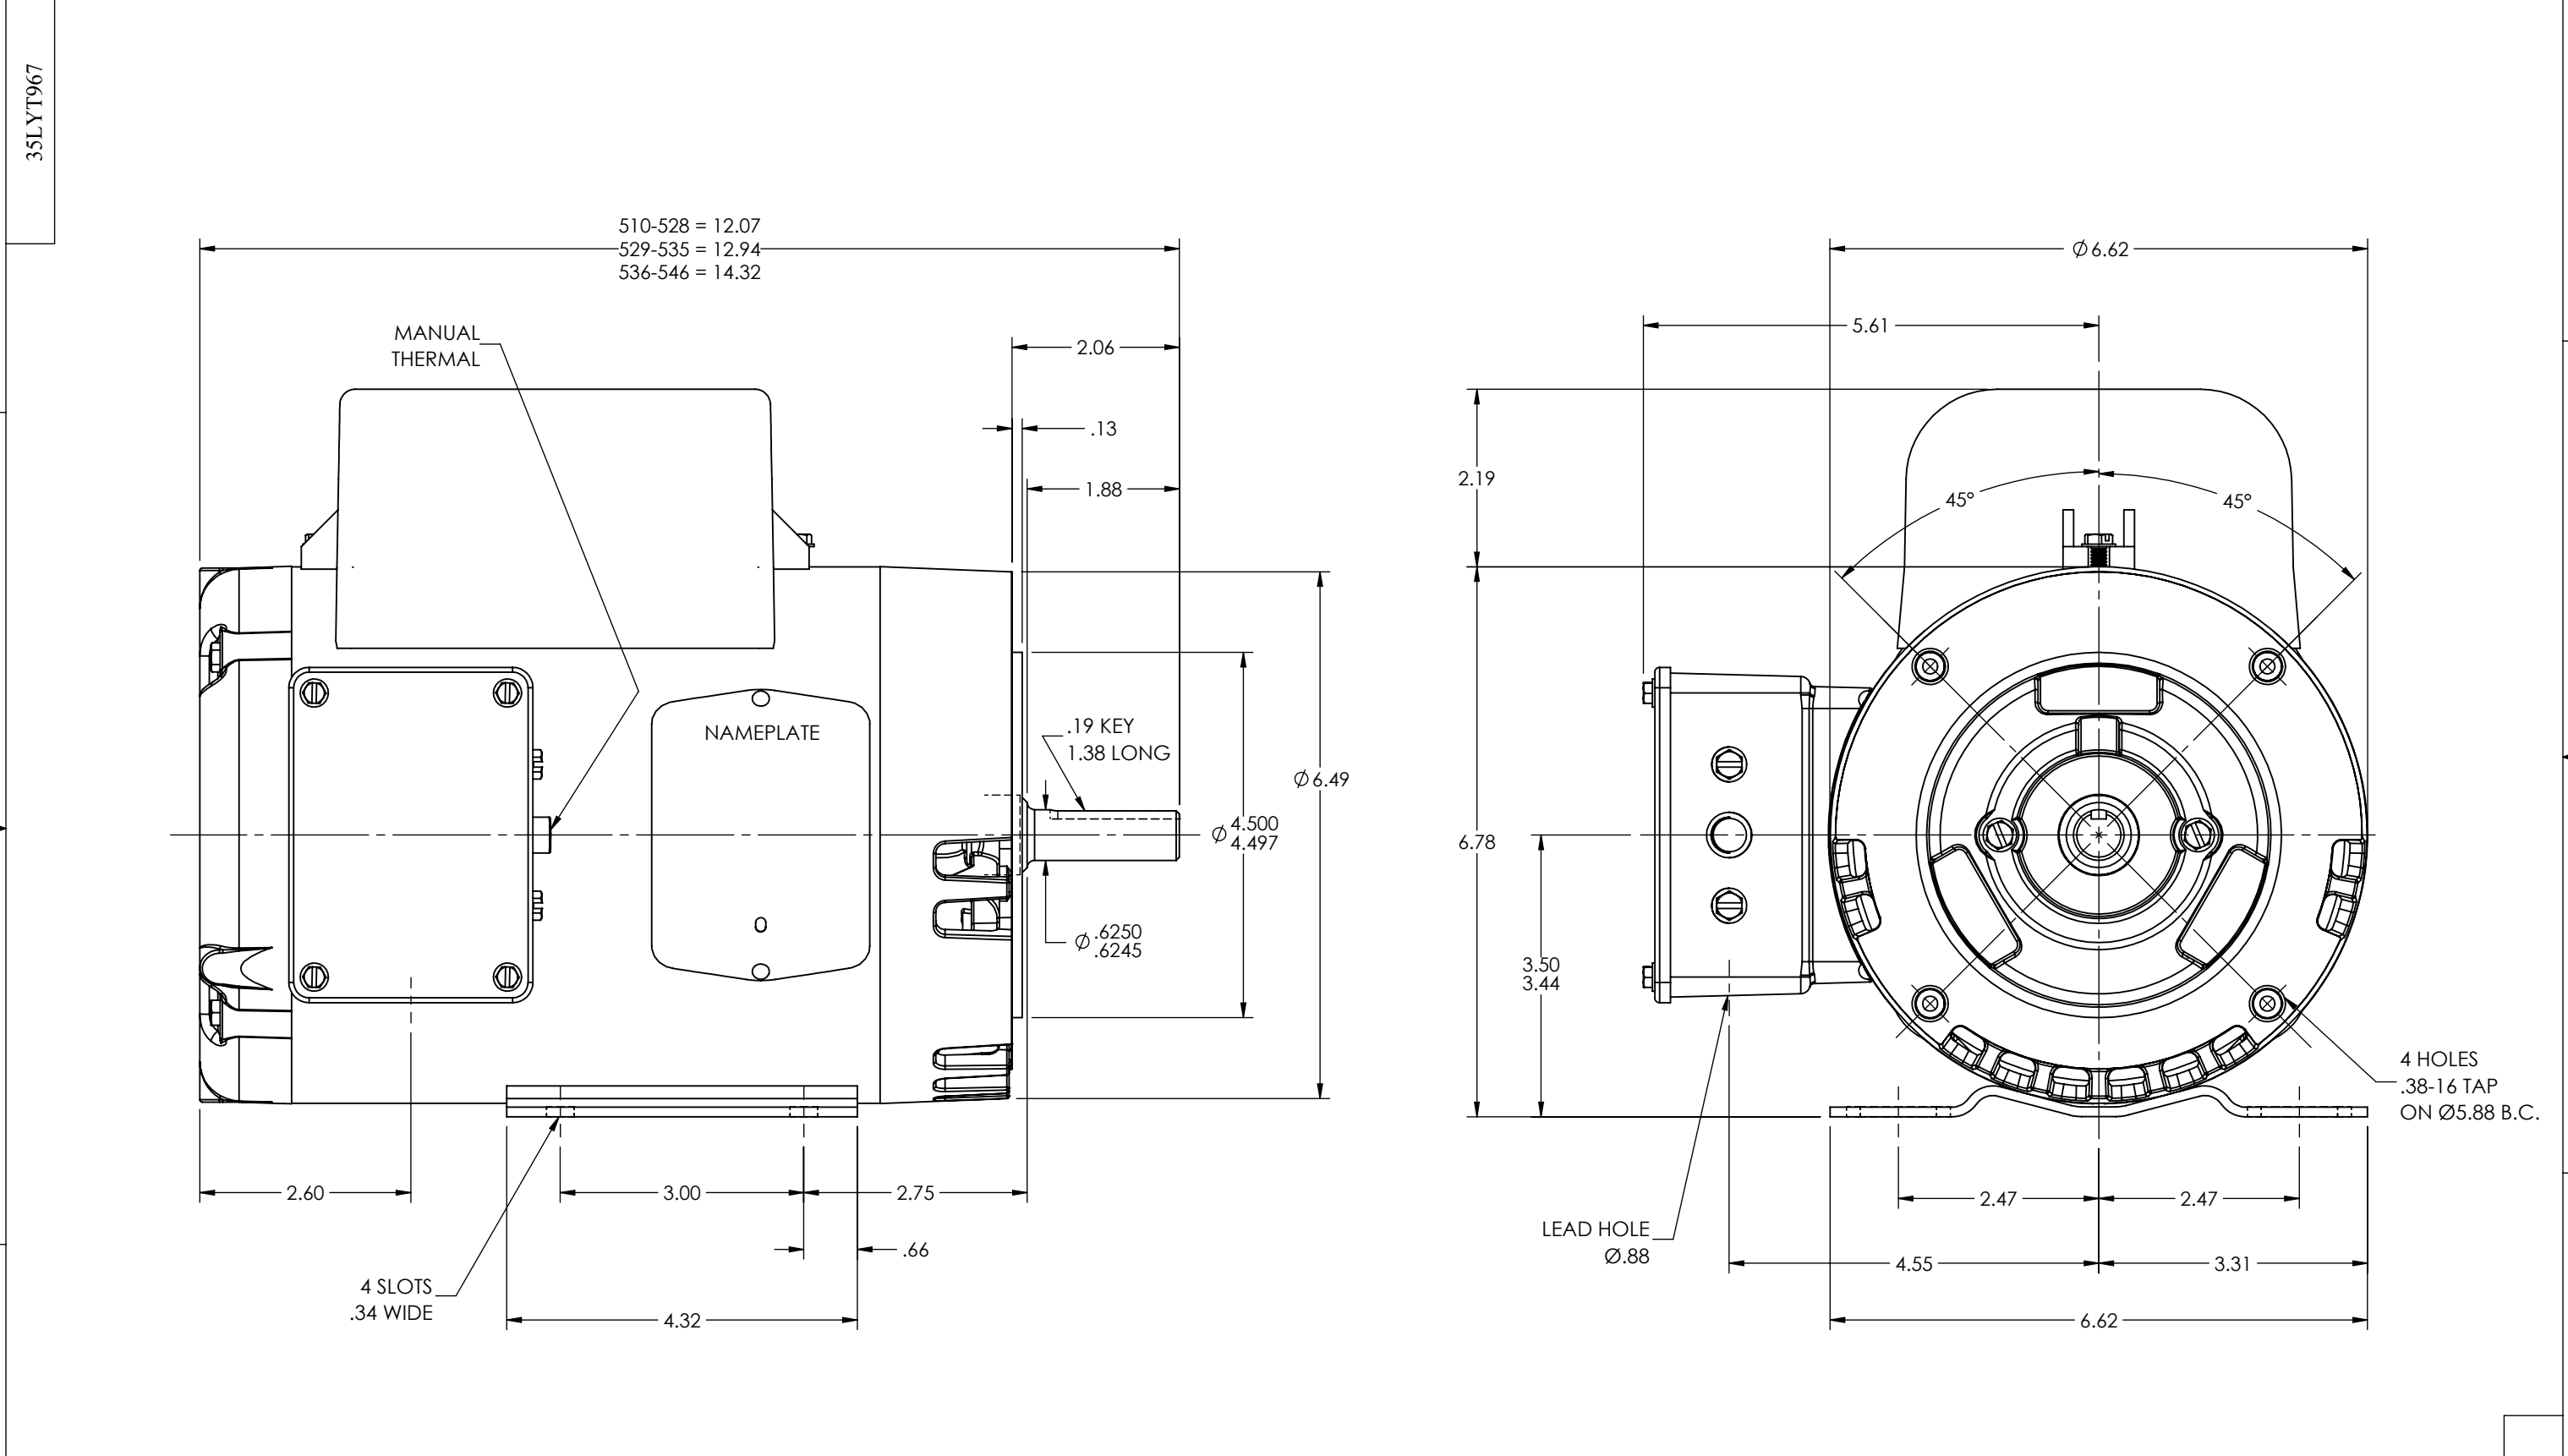

8 7 6 5 4 3 2 1

CUSTOMER IS RESPONSIBLE FOR DETERMINING THAT THE PRODUCT WILL PERFORM SUITABLY IN THE INTENDED APPLICATION

REV. DESC: LOAD INOPC CREATED SWD DRG INTO BUS - PACKAGE 16			
REV: C	VERSION: 03	REVISED: 03:12:52 02/04/2019	TDR: 000001098202
MODEL NO. 35LYT967		REF: -	
BY: USBUFRA			B

BALDOR - RELIANCE®

HORZ 56C OPEN 35LC W/1.00" MTO IN KBOX
SH 1 OF 1

35LYT967

8 7 6 5 4 3 2 1