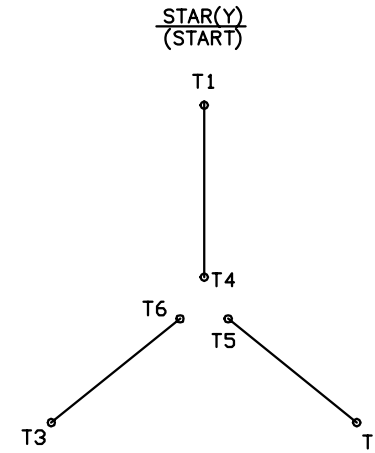

A-C MOTOR CONNECTION DIAGRAM

STANDARD 6 LEAD

Y START - DELTA RUN

< N. P. 1767-DC >

REV. DESC: ADDED T4 TO Y CONNECT DIAGRAM

REV. LTR: D

VERSION: 04

TDR: 00000847713

FILE: \RAG\00001\808

REVISED: 10:41:26 04/08/2014

BY: RAGJSS1

MTL: -

BALDOR

CONNECT DIAGRAM STD 6 LEAD Y START DELTA RUN

SH 1 of 1