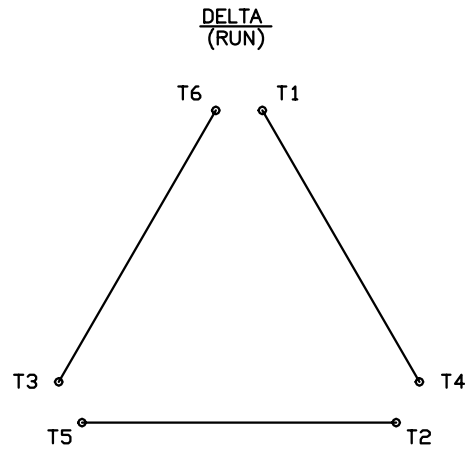

# A-C MOTOR CONNECTION DIAGRAM

STANDARD 6 LEAD

Y START - DELTA RUN

< N. P. 1767-DC >

REV. DESC: ADDED T4 TO Y CONNECT DIAGRAM

REV. LTR: D

VERSION: 04

TDR: 00000847713

## BALDOR

CONNECT DIAGRAM STD 6 LEAD Y START DELTA RUN

SH 1 of 1