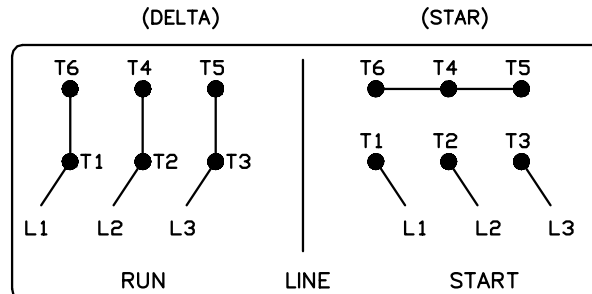

# A-C MOTOR CONNECTION DIAGRAM

STANDARD 6 LEAD

Y START - DELTA RUN

< N. P. 1767-DC >

REV. DESC: ADDED T4 TO Y CONNECT DIAGRAM

REV. LTR: D

VERSION: 04

TDR: 00000847713

## BALDOR

CONNECT DIAGRAM STD 6 LEAD Y START DELTA RUN

SH 1 of 1