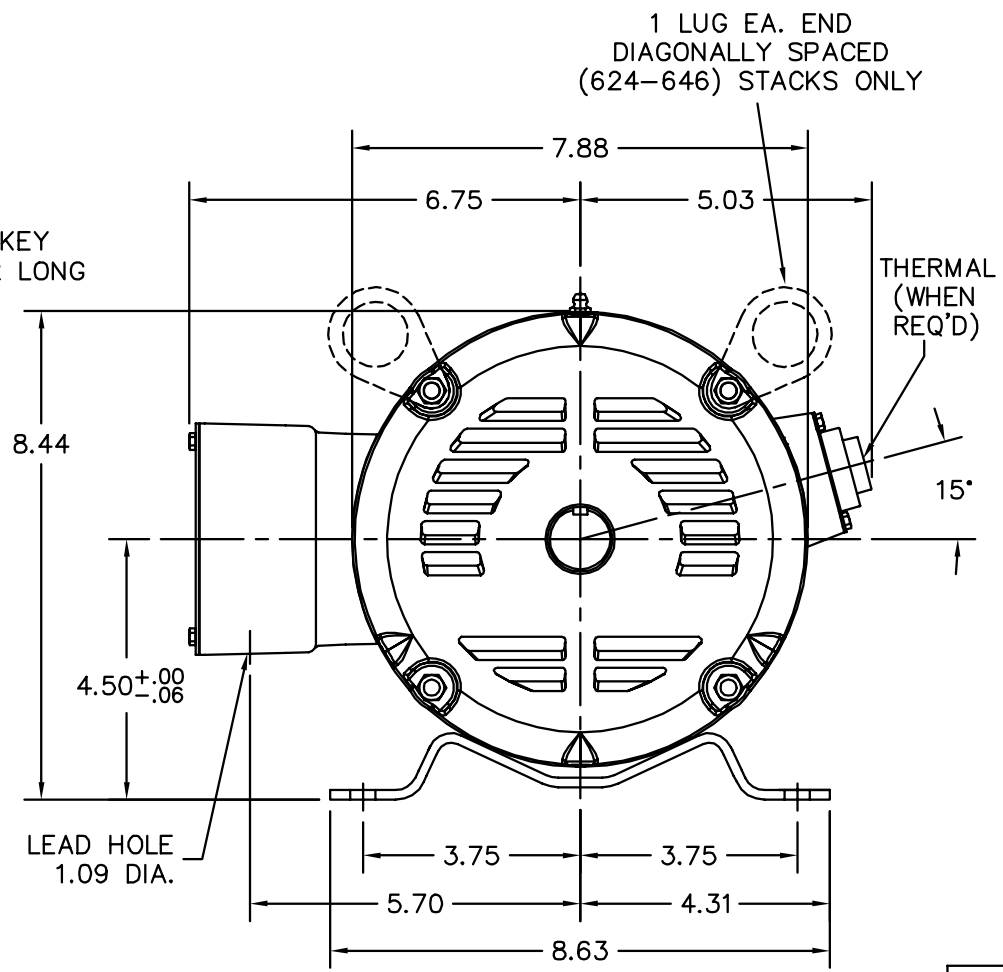

.25 KEY  
2.12 LONG

CUSTOMER IS RESPONSIBLE FOR DETERMINING THAT BALDOR'S PRODUCT WILL PERFORM SUITABLY IN THE INTENDED APPLICATION.

REV. DESC: FREP: WAS 36FE3200A01, NOW 36EP3204B00		
REV. LTR: H	VERSION: 05	TDR: 000001099959
FILE: \AAA\00017\098	REVISED: 08:22:25 04/03/2019	BY: FPJFQ0
MTL: -		

**BALDOR - RELIANCE®**

STD HORZ 182-4T OPSB 36M SUPER-E

SH 1 of 1

36LYG548