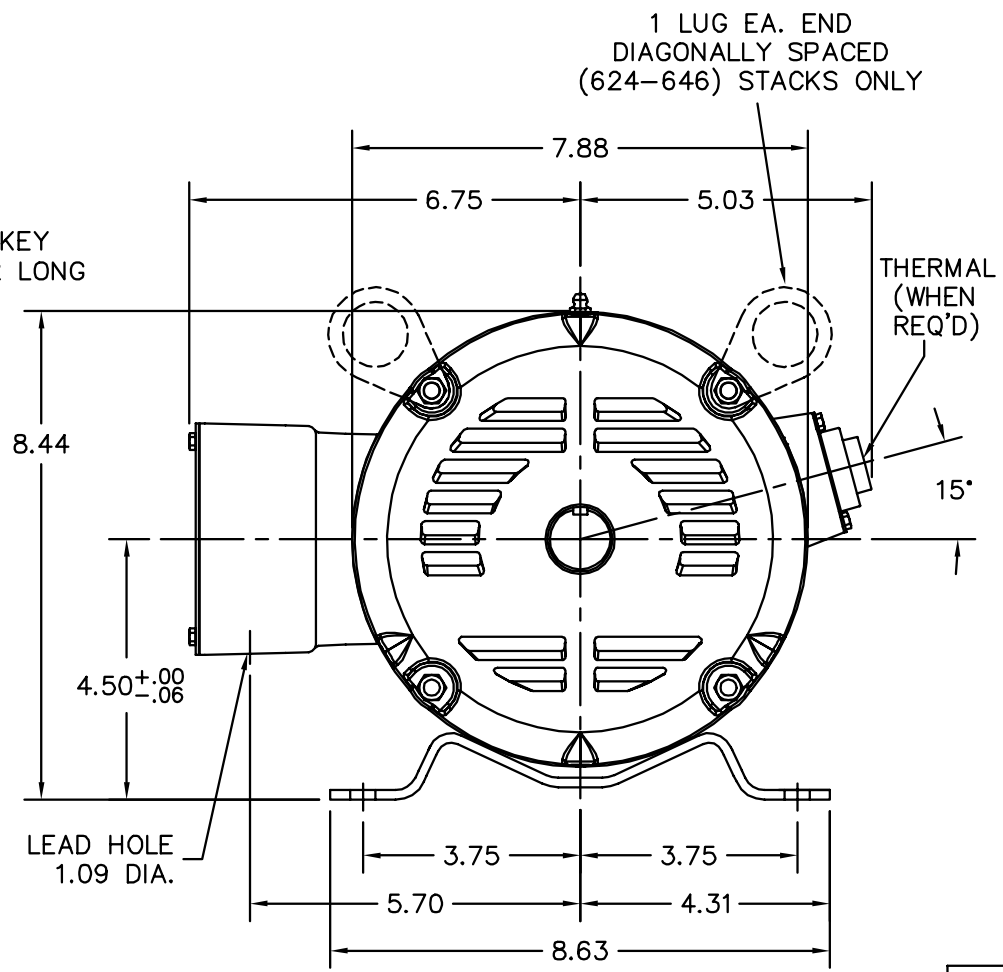

.25 KEY
2.12 LONG

CUSTOMER IS RESPONSIBLE FOR DETERMINING THAT BALDOR'S PRODUCT WILL PERFORM SUITABLY IN THE INTENDED APPLICATION.

REV. DESC: FREP: WAS 36FE3200A01, NOW 36EP3204B00		
REV. LTR: H	VERSION: 05	TDR: 000001099959
FILE: \AAA\00017\098	REVISED: 08:22:25 04/03/2019	BY: FPJFQ0
MTL: -		

BALDOR - RELIANCE®

STD HORZ 182-4T OPSB 36M SUPER-E

SH 1 of 1

36LYG548