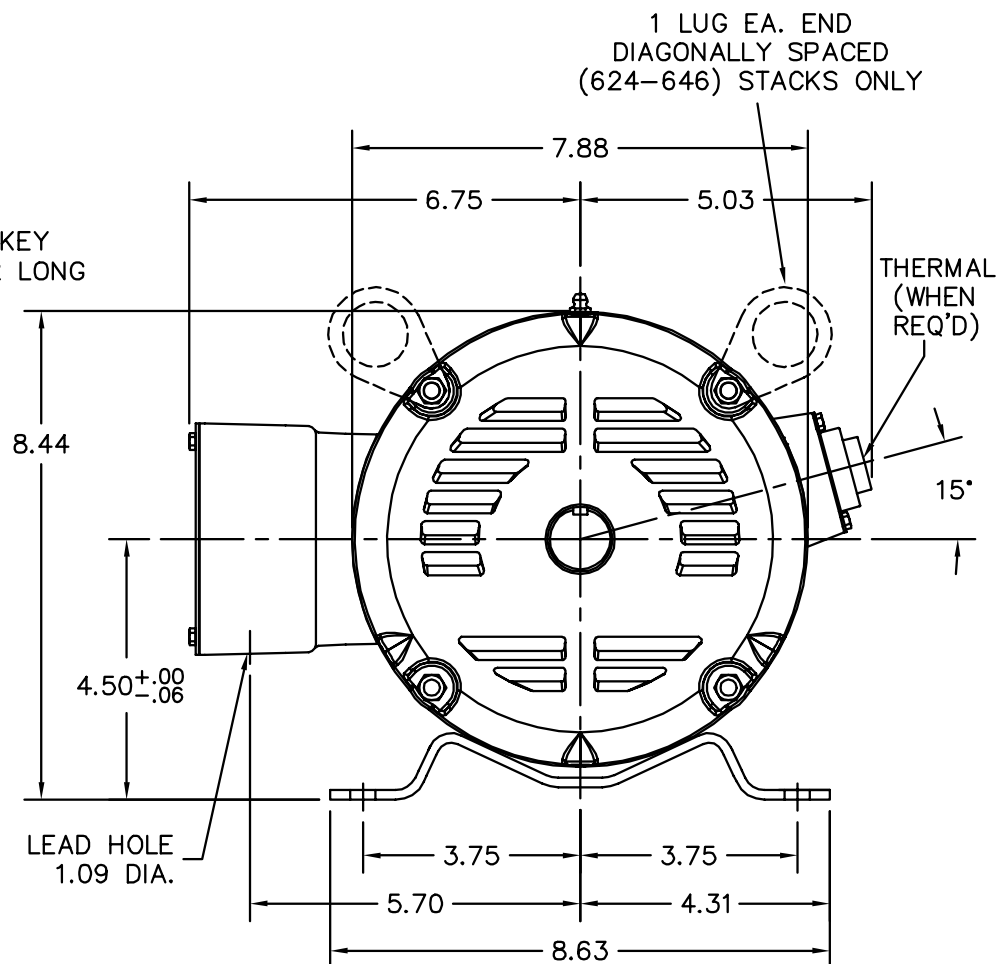

.25 KEY
2.12 LONG

CUSTOMER IS RESPONSIBLE FOR DETERMINING THAT BALDOR'S PRODUCT WILL PERFORM SUITABLY IN THE INTENDED APPLICATION.

REV. DESC: FREP: WAS 36FE3200A01, NOW 36EP3204B00		
REV. LTR: H	VERSION: 05	TDR: 000001099959
FILE: \AAA\00017\098	REVISED: 08:22:25 04/03/2019	BY: FPJFQ0
MTL: -		

BALDOR - RELIANCE®

STD HORZ 182-4T OPSB 36M SUPER-E

SH 1 of 1

36LYG548