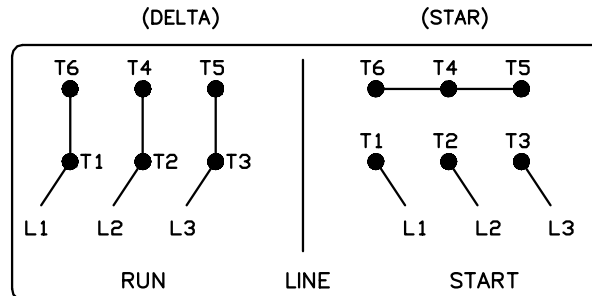

A-C MOTOR CONNECTION DIAGRAM

STANDARD 6 LEAD

Y START - DELTA RUN

< N. P. 1767-DC >

REV. DESC: ADDED T4 TO Y CONNECT DIAGRAM

REV. LTR: D

VERSION: 04

TDR: 00000847713

FILE: \RAG\00001\808

REVISED: 10:41:26 04/08/2014

BY: RAGJSS1

MTL: -

BALDOR

CONNECT DIAGRAM STD 6 LEAD Y START DELTA RUN

SH 1 of 1