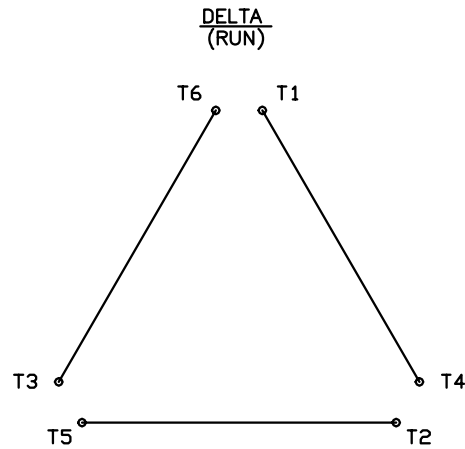

A-C MOTOR CONNECTION DIAGRAM

STANDARD 6 LEAD

Y START - DELTA RUN

< N. P. 1767-DC >

REV. DESC: ADDED T4 TO Y CONNECT DIAGRAM

REV. LTR: D

VERSION: 04

TDR: 00000847713

FILE: \RAG\00001\808

REVISED: 10:41:26 04/08/2014

BY: RAGJSS1

MTL: -

BALDOR

CONNECT DIAGRAM STD 6 LEAD Y START DELTA RUN

SH 1 of 1