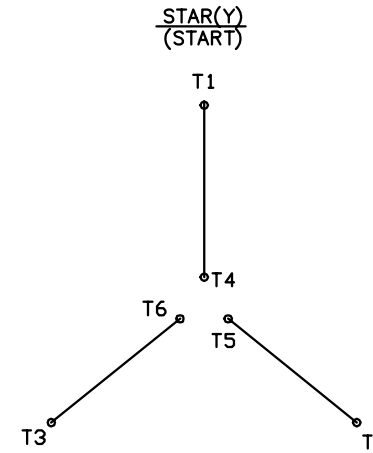

A-C MOTOR CONNECTION DIAGRAM

STANDARD 6 LEAD

Y START - DELTA RUN

< N. P. 1767-DC >

REV. DESC: ADDED T4 TO Y CONNECT DIAGRAM

REV. LTR: D

VERSION: 04

TDR: 00000847713

FILE: \RAG\00001\808

REVISED: 10:41:26 04/08/2014

BY: RAGJSS1

MTL: -

BALDOR

CONNECT DIAGRAM STD 6 LEAD Y START DELTA RUN

SH 1 of 1