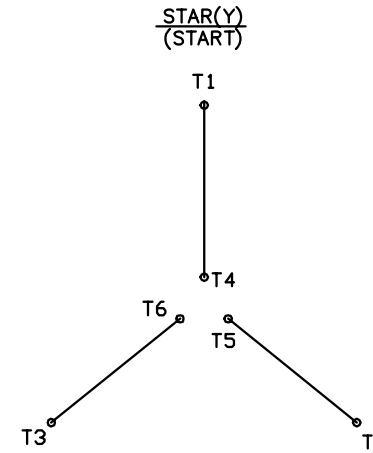

# A-C MOTOR CONNECTION DIAGRAM

STANDARD 6 LEAD

Y START - DELTA RUN

< N. P. 1767-DC >

REV. DESC: ADDED T4 TO Y CONNECT DIAGRAM

REV. LTR: D

VERSION: 04

TDR: 00000847713

## BALDOR

CONNECT DIAGRAM STD 6 LEAD Y START DELTA RUN

SH 1 of 1