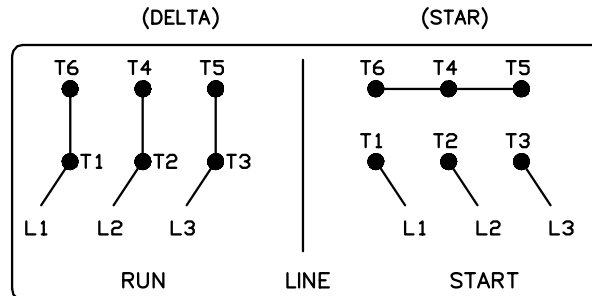

# A-C MOTOR CONNECTION DIAGRAM

STANDARD 6 LEAD

Y START - DELTA RUN

< N. P. 1767-DC >

REV. DESC: ADDED T4 TO Y CONNECT DIAGRAM

REV. LTR: D

VERSION: 04

TDR: 00000847713

## BALDOR

CONNECT DIAGRAM STD 6 LEAD Y START DELTA RUN

SH 1 of 1