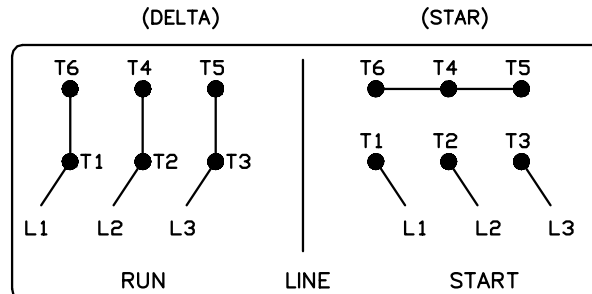

A-C MOTOR CONNECTION DIAGRAM

STANDARD 6 LEAD

Y START - DELTA RUN

< N. P. 1767-DC >

REV. DESC: ADDED T4 TO Y CONNECT DIAGRAM

REV. LTR: D

VERSION: 04

TDR: 00000847713

FILE: \RAG\00001\808

REVISED: 10:41:26 04/08/2014

BY: RAGJSS1

MTL: -

BALDOR

CONNECT DIAGRAM STD 6 LEAD Y START DELTA RUN

SH 1 of 1