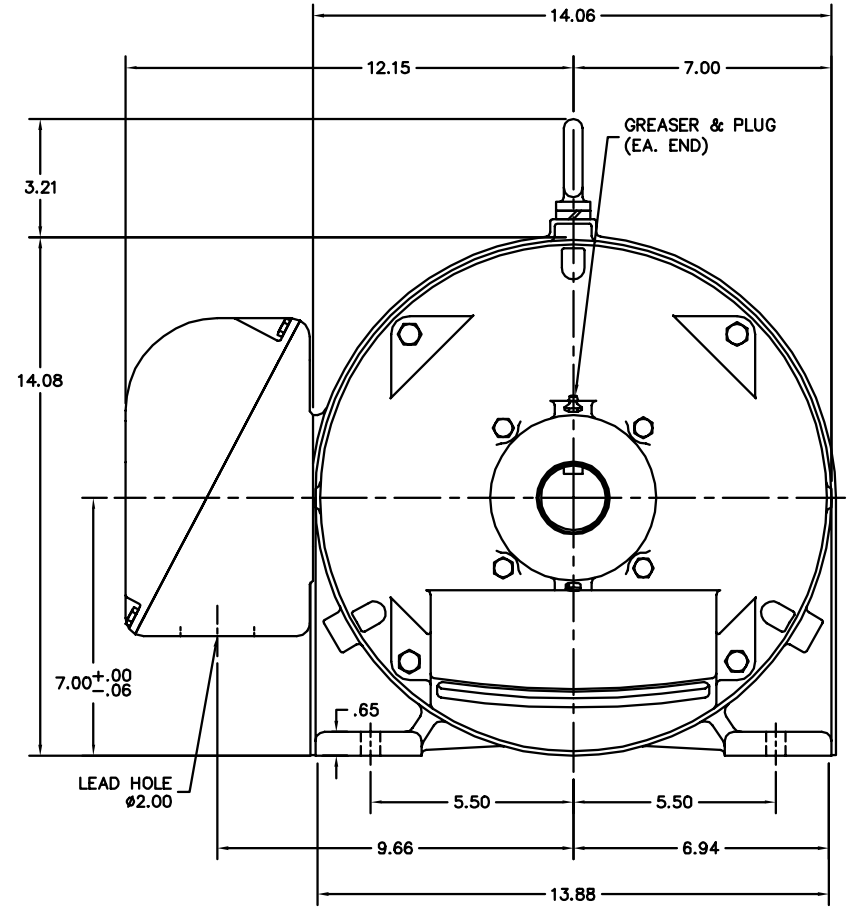

10LYD001

CUSTOMER IS RESPONSIBLE FOR DETERMINING THAT BALDOR'S PRODUCT WILL PERFORM SUITABLY IN THE INTENDED APPLICATION.

REV. DESC: ADD TO 60 STACK		
REV. LTR: T	VERSION: 06	TDR: 000001041519
FILE: \AAA\00002\291	REVISED: 04:25:03 08/30/2017	BY: ENBRISO
MTL: -		

BALDOR

HORZ OPEN 286T 310M SE

SH 1 of 1

10LYD001