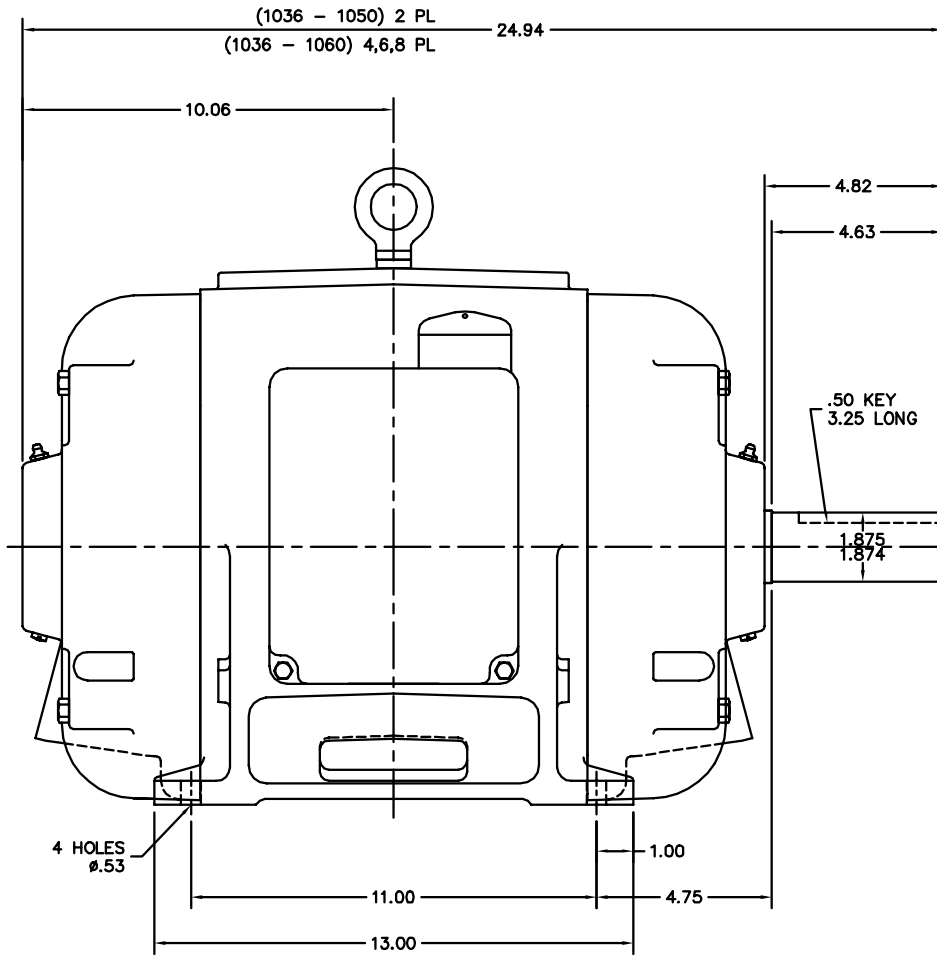

10LYD001

CUSTOMER IS RESPONSIBLE FOR DETERMINING THAT BALDOR'S PRODUCT WILL PERFORM SUITABLY IN THE INTENDED APPLICATION.

REV. DESC: ADD TO 60 STACK		
REV. LTR: T	VERSION: 06	TDR: 000001041519
FILE: \AAA\00002\291	REVISED: 04:25:03 08/30/2017	BY: ENBRISO
MTL: -		

BALDOR

HORZ OPEN 286T 310M SE

SH 1 of 1

10LYD001