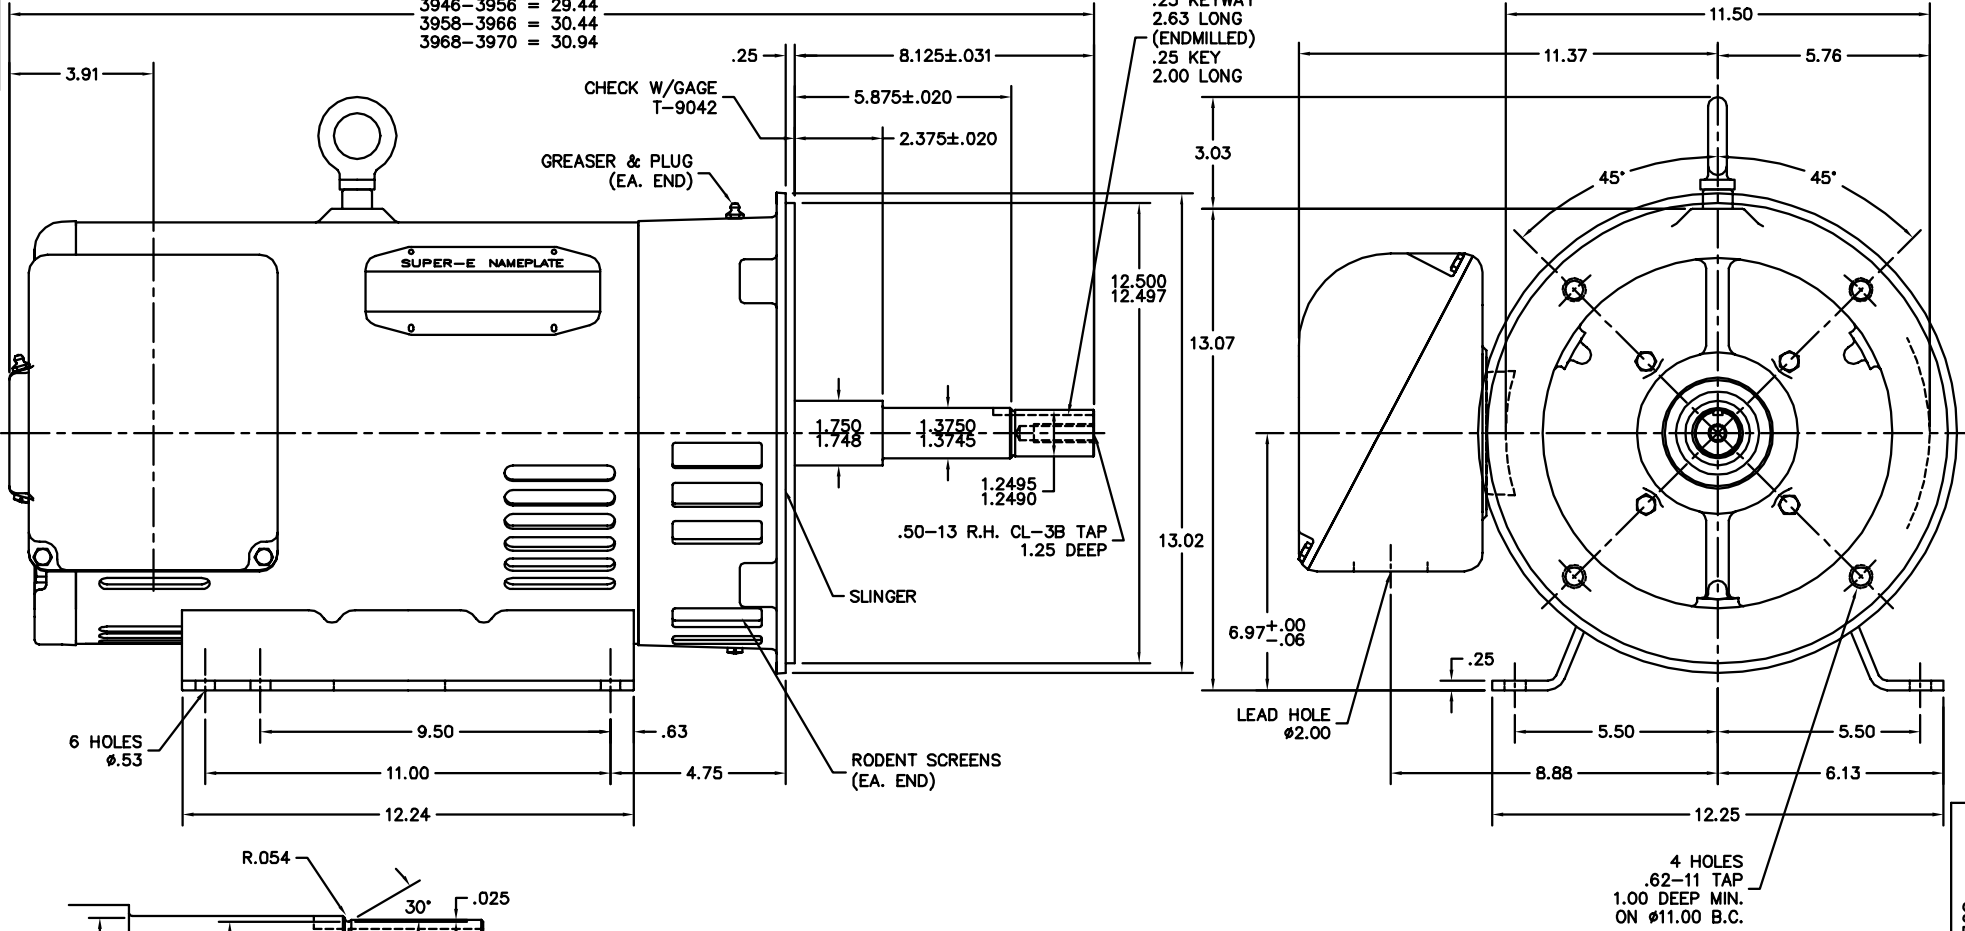

3920-3944 = 27.94  
 3946-3956 = 29.44  
 3958-3966 = 30.44  
 3968-3970 = 30.94

CUSTOMER IS RESPONSIBLE FOR DETERMINING THAT BALDOR'S PRODUCT WILL PERFORM SUITABLY IN THE INTENDED APPLICATION.

REV. DESC: CHG PUEP 39EP1404A03 TO 39EP1404A09		
REV. LTR: D	VERSION: 04	TDR: 000001014103
FILE: \AAA\00163\288	REVISED: 02:04:38 02/06/2017	BY: USODDIL
MTL: -		

**BALDOR**

HOR OPSB 284-6JP W/312 BRG & ROD SCREENS, SUPER-E  
 SH 1 of 1